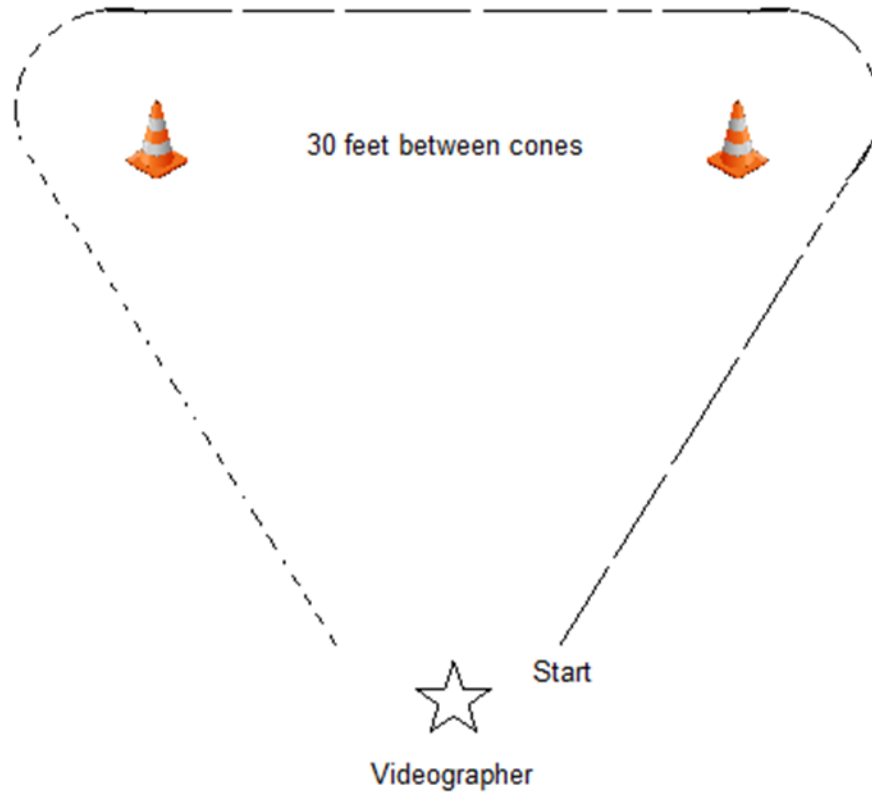

2021 iRanch Horse World Show

Ranch Conformation Class – All Divisions

1. State exhibitor and horse name.
2. Trot away from videographer
3. Trot around corner and to second cone
4. Walk around corner and straight to judge
5. Set up for inspection.
6. Videographer will take two laps around horse starting at left side and panning around horse. (Be sure to capture entire horse in video including head).

*Conformation is an in-hand class. Use well fitting plain leather, rope or web halter.