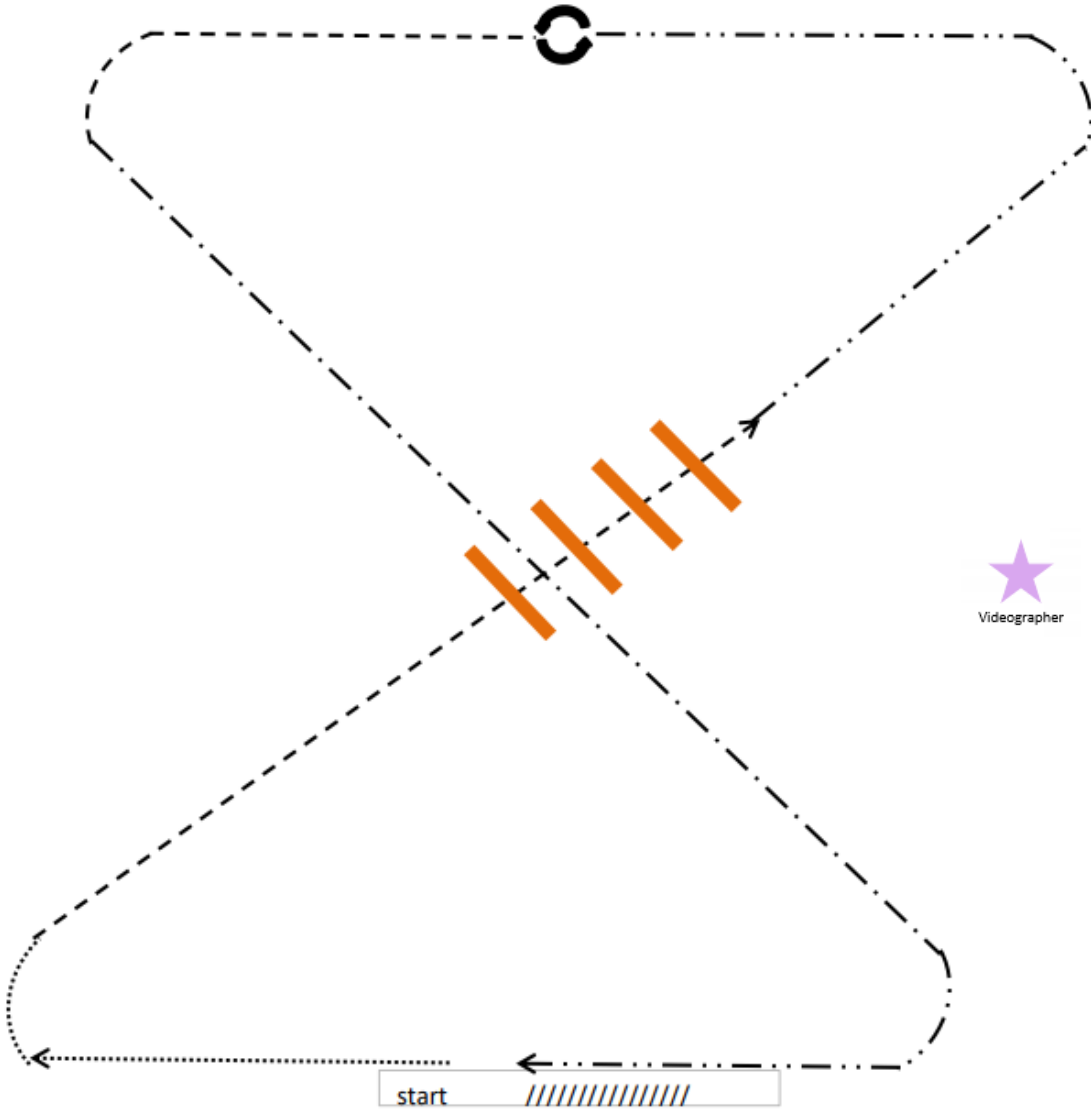

Walk Trot Ranch Riding Pattern: Green Rider & Short Stirrup

- | | |
|---------------------|-----------------|
| 1 WALK | 5 STOP 360 LEFT |
| 2 TROT | 6 TROT |
| 3 TROT over 4 RAILS | 7 EXTENDED TROT |
| 4 EXTENDED TROT | 8 STOP & BACK |