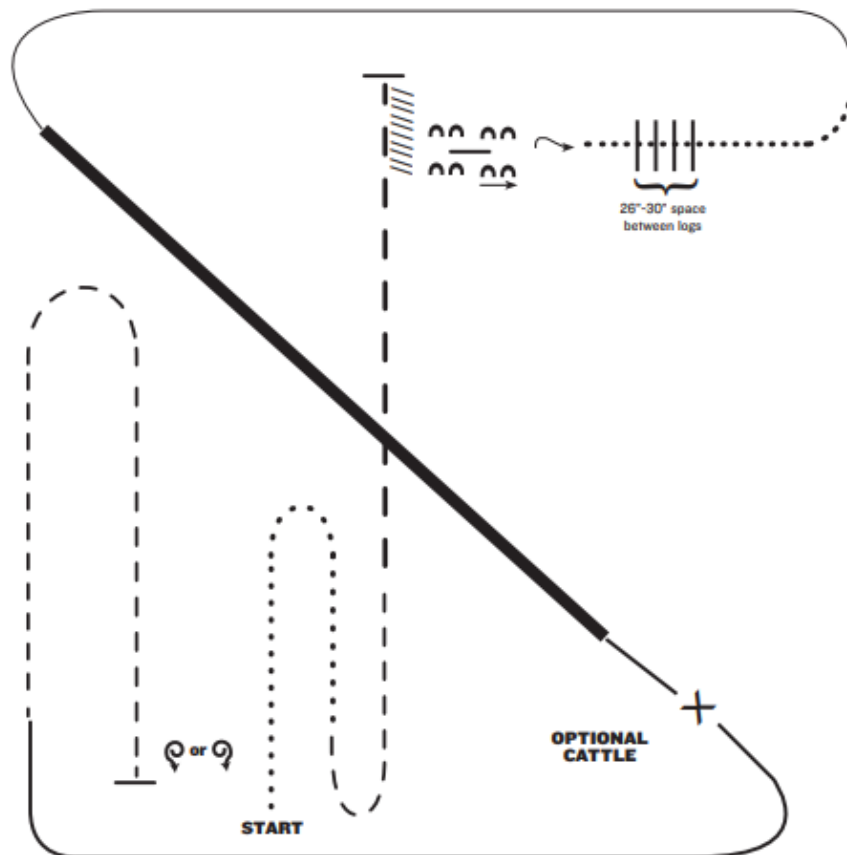

# Walk Trot Lope Ranch Riding Pattern: Open, Amateur, Green Horse, First Timers & Youth

## RANCH RIDING – PATTERN 7

1. Walk
2. Trot
3. Extended trot
4. Stop and back
5. Side pass over log right
6. 1/4 turn right, walk over logs
7. Walk
8. Lope left lead
9. Extended lope (left lead)
10. Collect lope, change leads (simple or flying)
11. Lope right lead
12. Trot
13. Stop, one 360 degree turn either direction

Note: The drawn description of this pattern is only intended for the general depiction of the pattern. Exhibitors should utilize the arena space to best exhibit their horses.