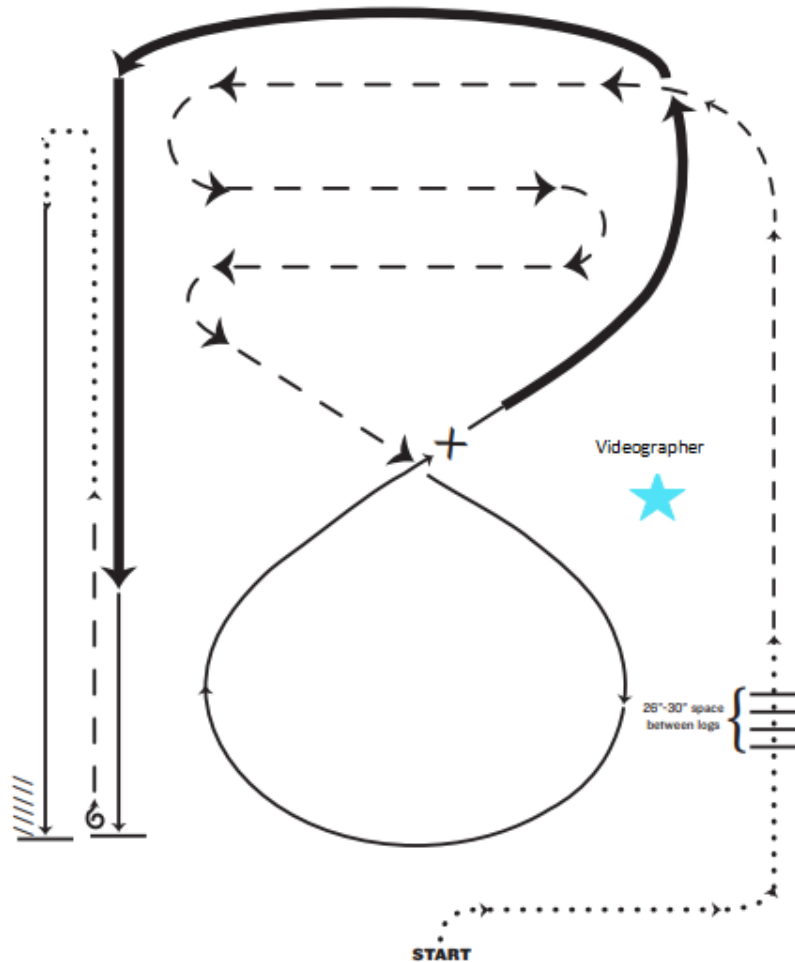

Ranch Horse Round-Up Series – Show #1

Walk Trot Lope Ranch Riding –

Open, Amateur, Amateur Select, Green Horse, Youth & Collegiate

AQHA Pattern 13 (Modified)

- I. Walk
2. Walk over logs
3. Trot
4. Extended trot serpentine
5. Lope right lead
6. Change leads (simple or flying)
7. Extended lope (left lead), collect lope
8. Stop, 1/2 turn, either direction
9. Trot
10. Walk, lope left lead
- II. Stop and back