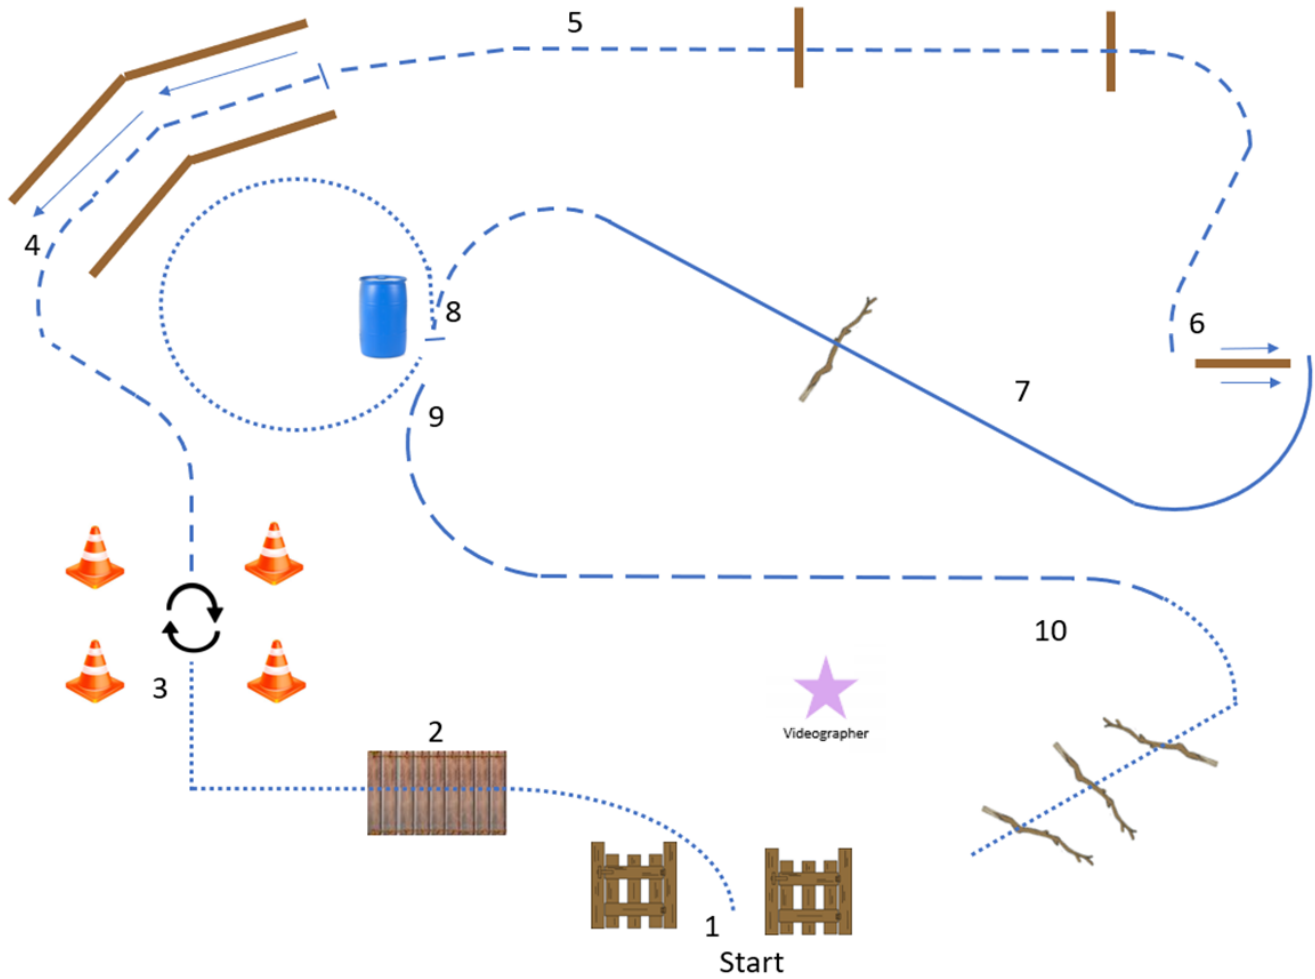

# Ranch Horse Round-Up Series – Show #1

## Walk Trot Lope Ranch Trail –

Open, Amateur, Amateur Select, Green Horse, Collegiate & Youth

1. Work Gate (Right hand push)
2. Walk to bridge, cross bridge
3. Walk as shown, 360 right
4. Trot, trot to end of chute, stop & back chute
5. Trot, trot two poles
6. Stop and sidepass pole left
7. Lope right lead, lope pole, break to trot
8. Stop at barrel, pick up item and extended walk circle as shown, replace item
9. Extended trot
10. Walk, Walk scattered logs/poles