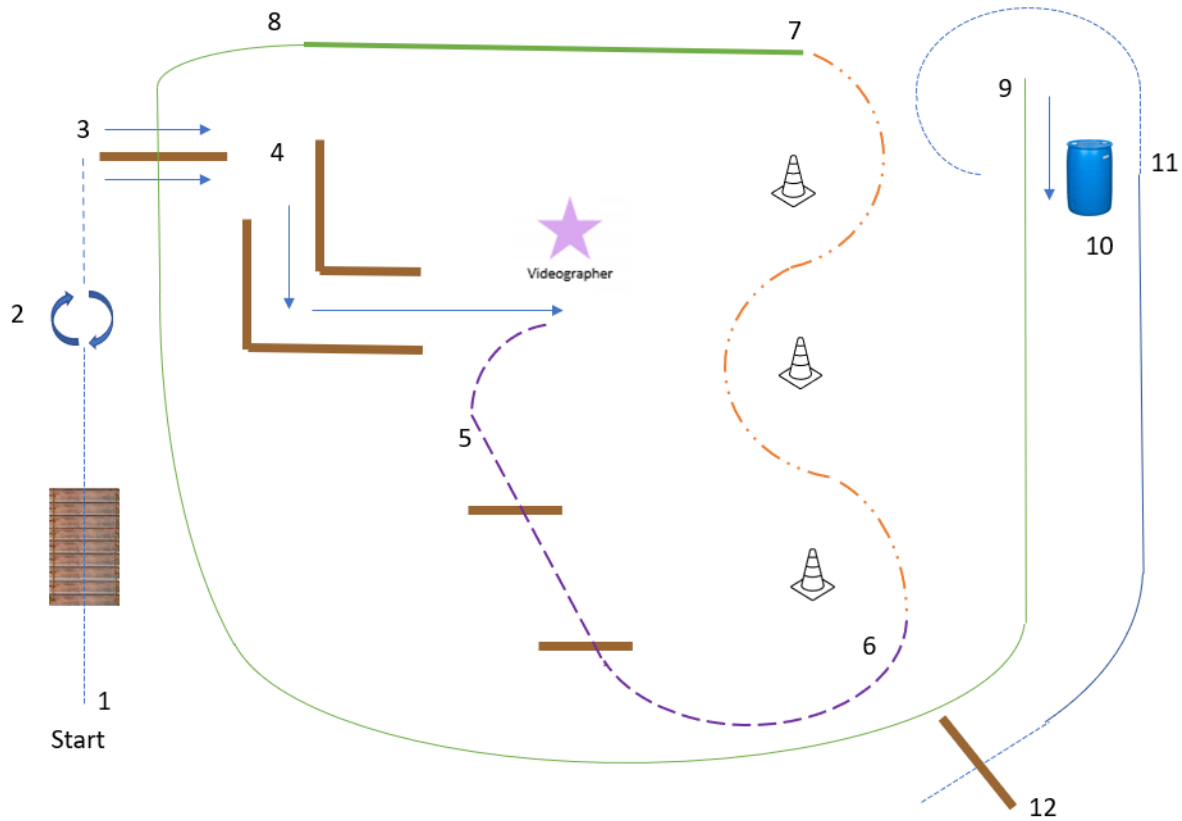

Ranch Horse Round-Up Series – Show #3

Walk Trot Lope Ranch Trail –

Open, Amateur, Amateur Select, Green Horse, Collegiate & Youth

1. Walk, walk bridge
2. Stop, 360 right, trot to pole
3. Stop, sidepass right
4. Back chute
5. Trot, trot poles
6. Extended trot as shown around cones
7. Extended lope, Left lead
8. Collect to lope, lope log
9. Stop, back to barrel
10. Pick up item (bucket or rope), extended walk as shown
11. Replace item, Lope right lead
12. Walk elevated pole (at least 4")