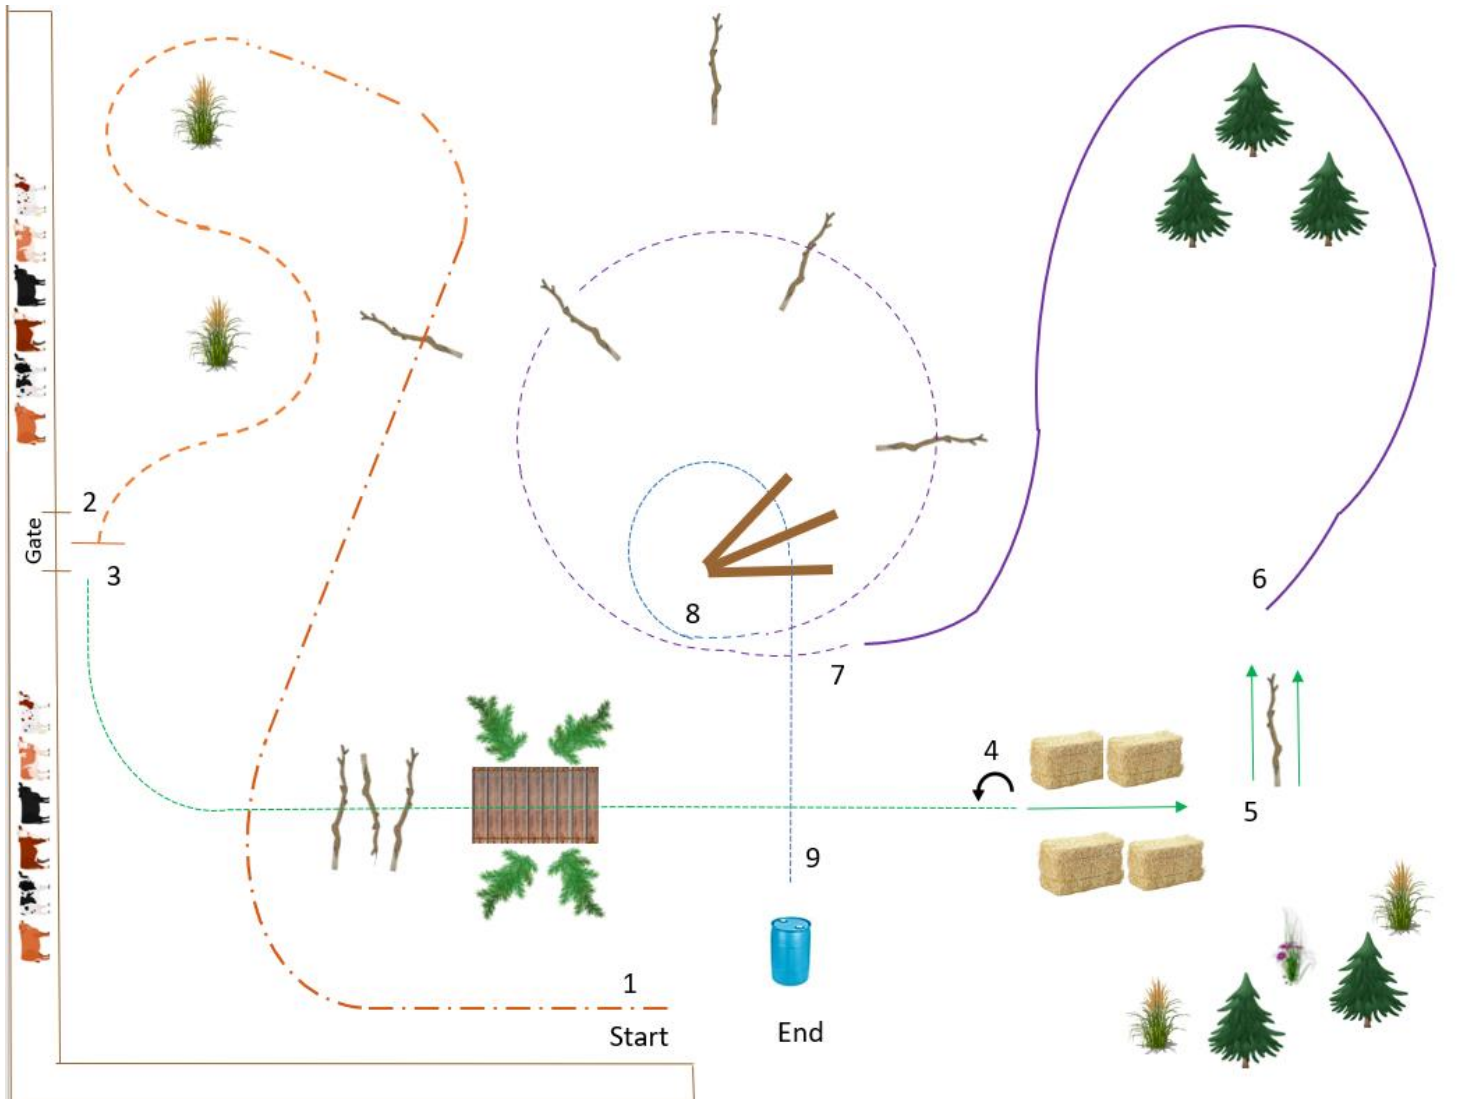

# Ranch Horse Spectacular

Saturday AQHA Walk Trot Lope Ranch Trail:

Open, Amateur, Amateur Select & Youth

1. Extended trot as shown & over log, Trot as shown,
2. Stop, work gate (RH push), Walk in circle in cattle pen, work gate (LH push) to exit
3. Walk as shown over logs and bridge and to bales
4. Stop, 180 left and back through bales

5. Sidepass right over log
6. Turn to right, Left lead lope around trees as shown
7. Trot in circle over logs
8. Walk in circle over poles
9. Open & Amateur only: Drag log in right hand circle around barrel, replace rope when finished