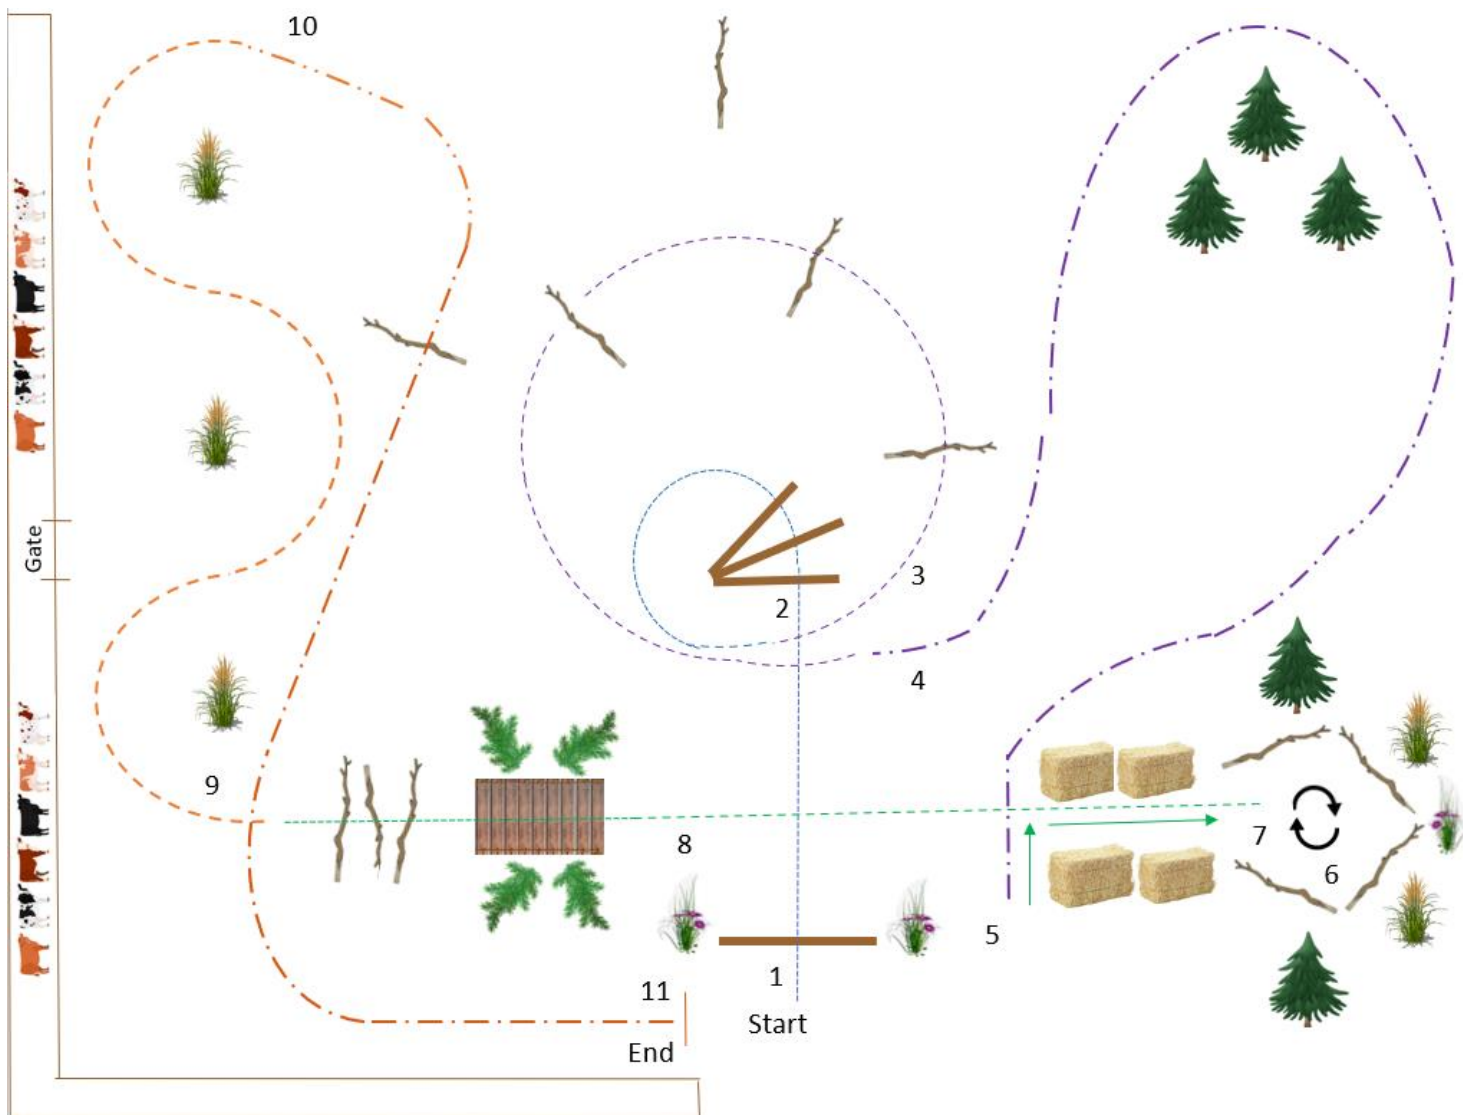

Ranch Horse Spectacular

Saturday WCRH Walk Trot Ranch Trail:

Green Rider, Short Stirrup & Green Horse WT

1. Walk over elevated pole
2. Walk over poles and in circle
3. Trot over logs in circle
4. Extended trot as shown
5. Stop and back L
6. 360 right
7. Trot

8. Walk, walk over bridge and poles
9. Trot serpentine as shown
10. Extended trot over log and as shown
11. Stop