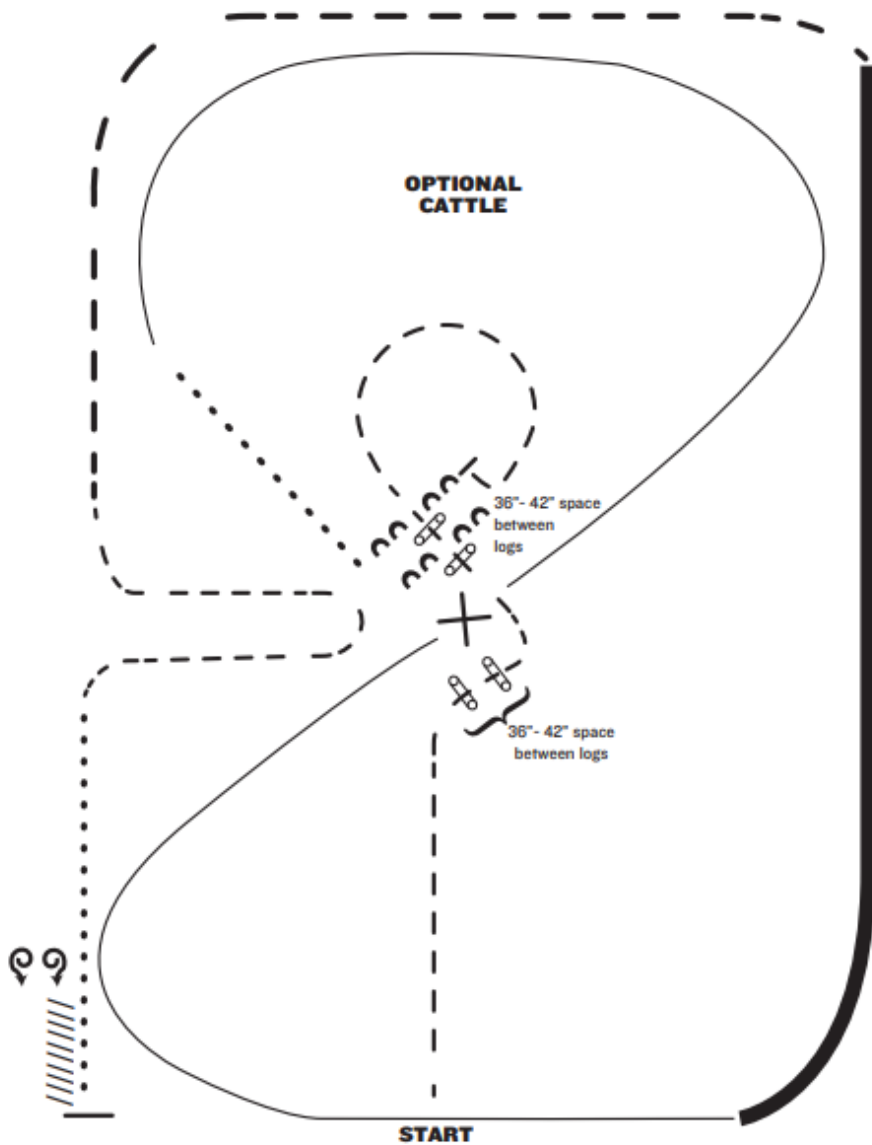

Ranch Horse Spectacular

Saturday Walk Trot Lope Ranch Riding:

Open, Amateur, Am Select, Youth, & Green Horse WTL

RANCH RIDING - PATTERN 9

1. Trot
2. Trot two sets of logs
3. Trot circle, stop and side pass log left
4. Walk
5. Lope right lead
6. Change leads (simple or flying)
7. Lope left lead
8. Extended lope (left lead)
9. Extended trot
10. Trot
11. Walk
12. Stop and back
13. 360 degree turn each direction (either direction 1st) (L-R or R-L)