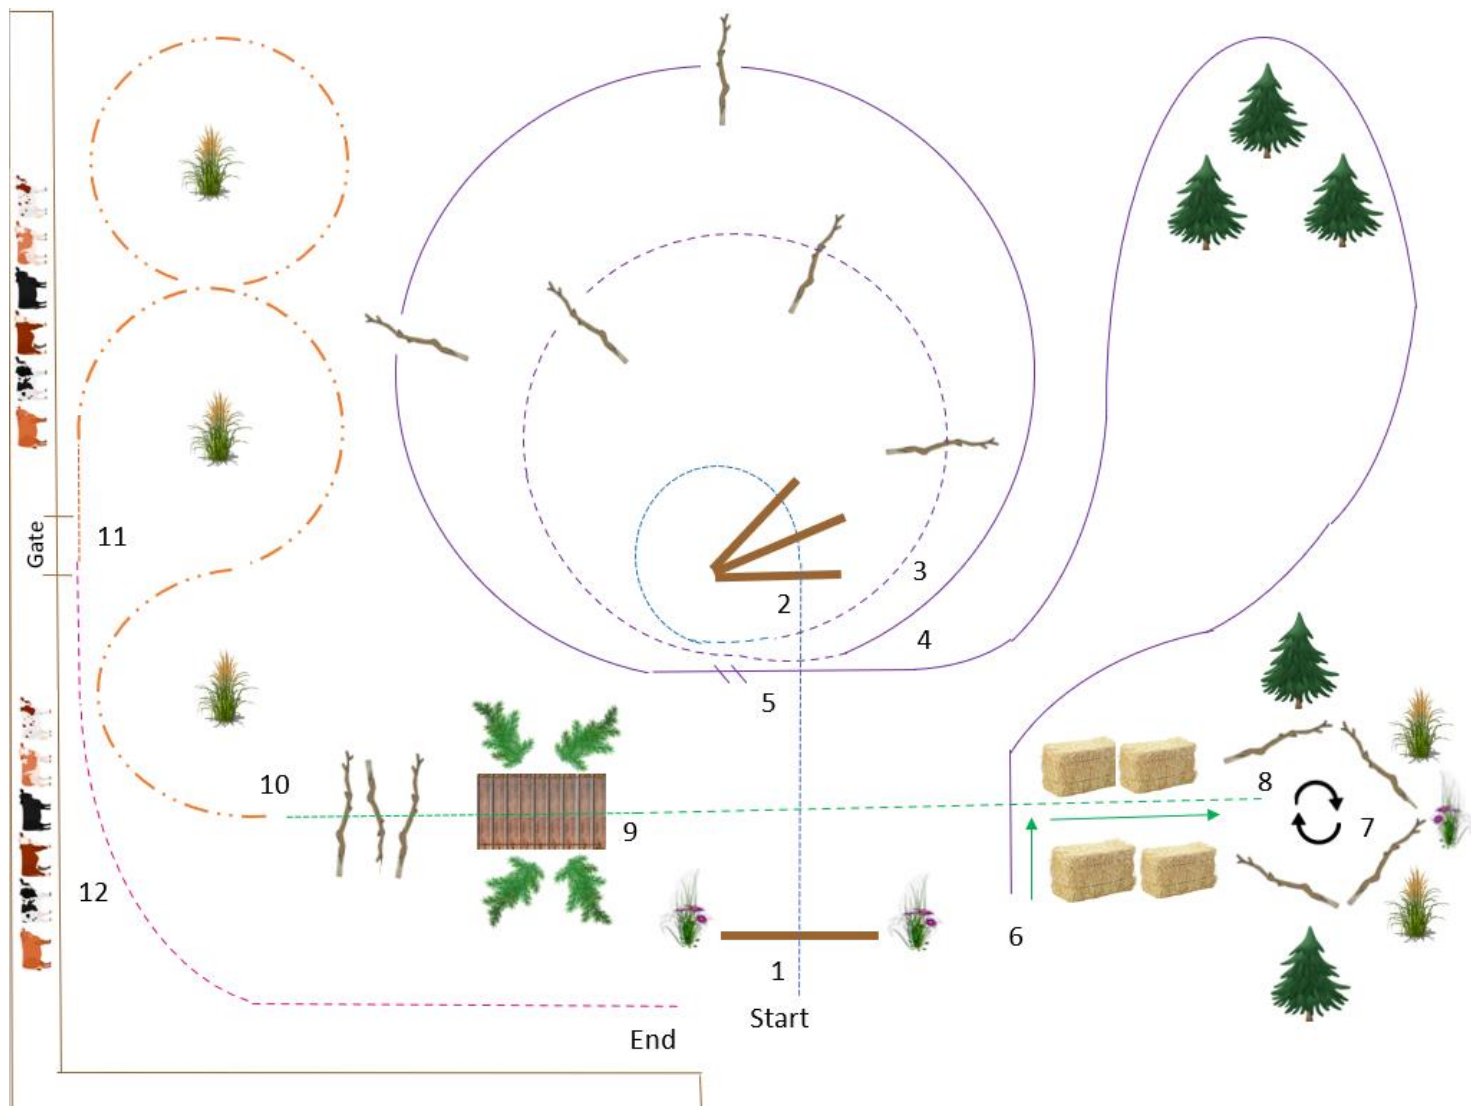

Ranch Horse Spectacular

Saturday WCRH Walk Trot Lope Ranch Trail:

Open, Amateur, Amateur Select, Youth & Green Horse WTL

1. Walk over elevated pole
2. Walk over poles and in circle
3. Trot over logs in circle
4. Lope left lead over logs in circle
5. Change leads (simple or flying) & right lead lope as shown
6. Stop and back L
7. 360 right

8. Trot
9. Walk, walk over bridge and poles
10. Extended trot serpentine and circle last plant as shown
11. Open & Amateur only: Stop at gate & work gate (RH push), enter cattle pen, ride in circle and exit (LH push)
12. Trot