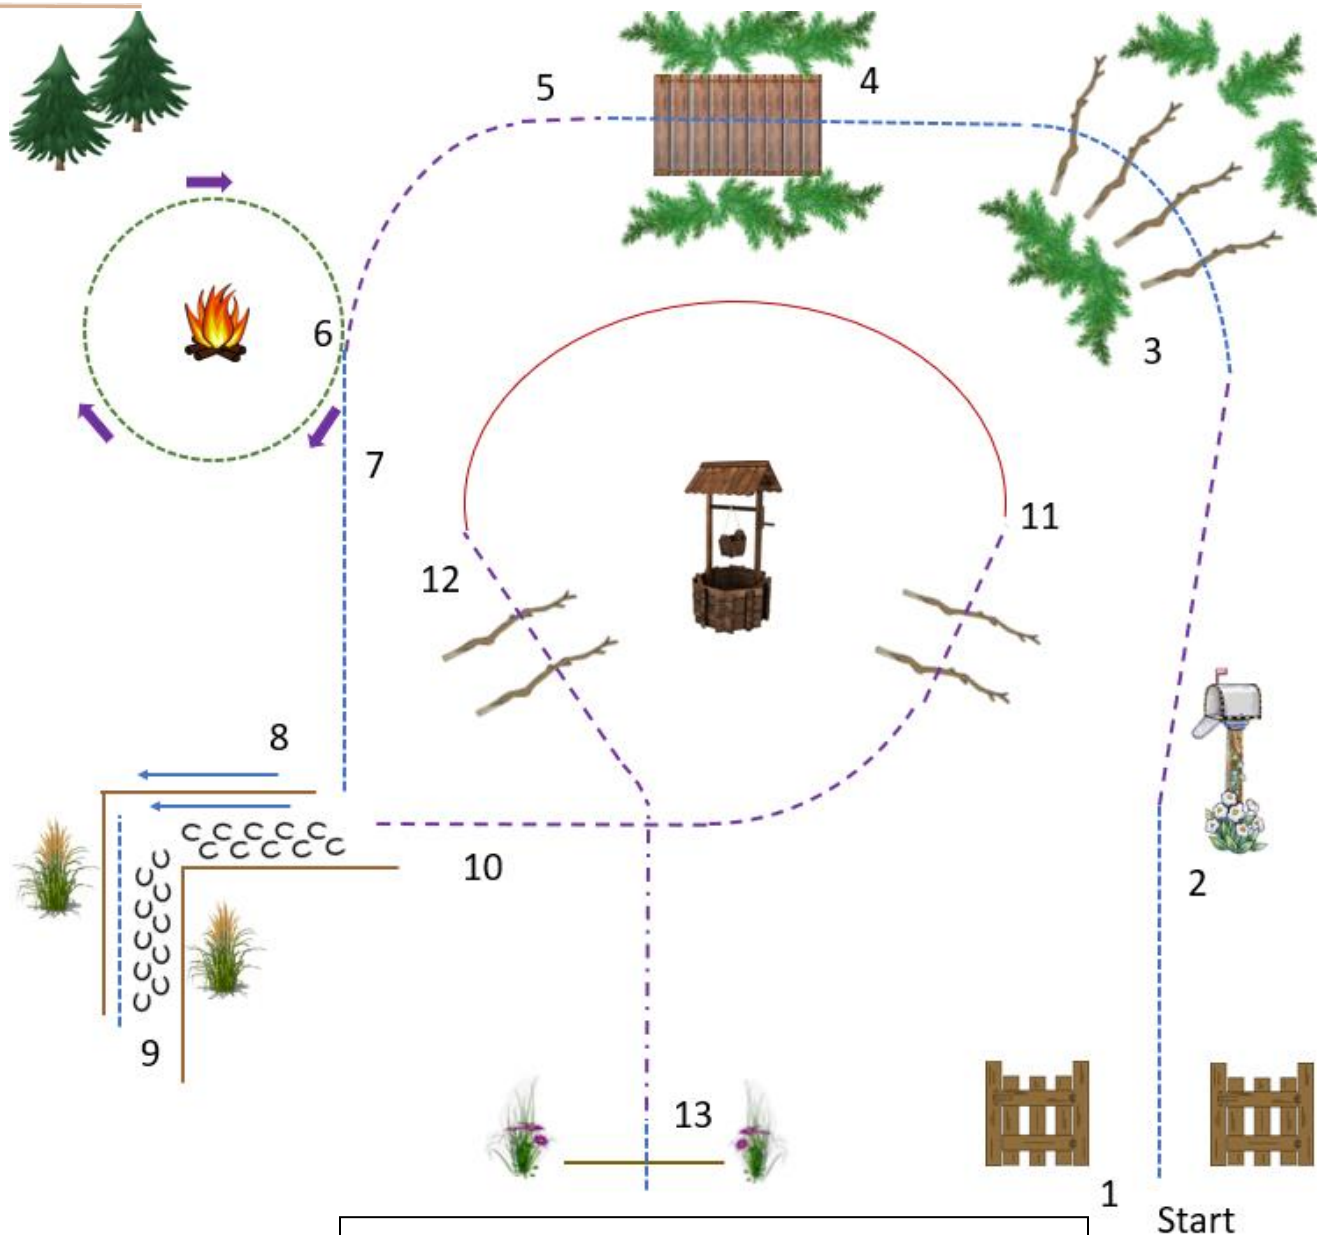

2/20 SCHOOLING SHOW

Ranch Trail: Open & Amateur

1. Work gate (right hand push)
2. Walk to mailbox, stop, open and shut
3. Trot to logs, walk over logs
4. Walk over bridge
5. Trot
6. Extended walk around campfire
7. Drag log to line. Drop rope.
8. Sidepass pole right. Step over pole and into chute
9. Back chute
10. 180 right, trot logs
11. Left lead lope
12. Trot logs, extended trot
13. Walk over elevated pole