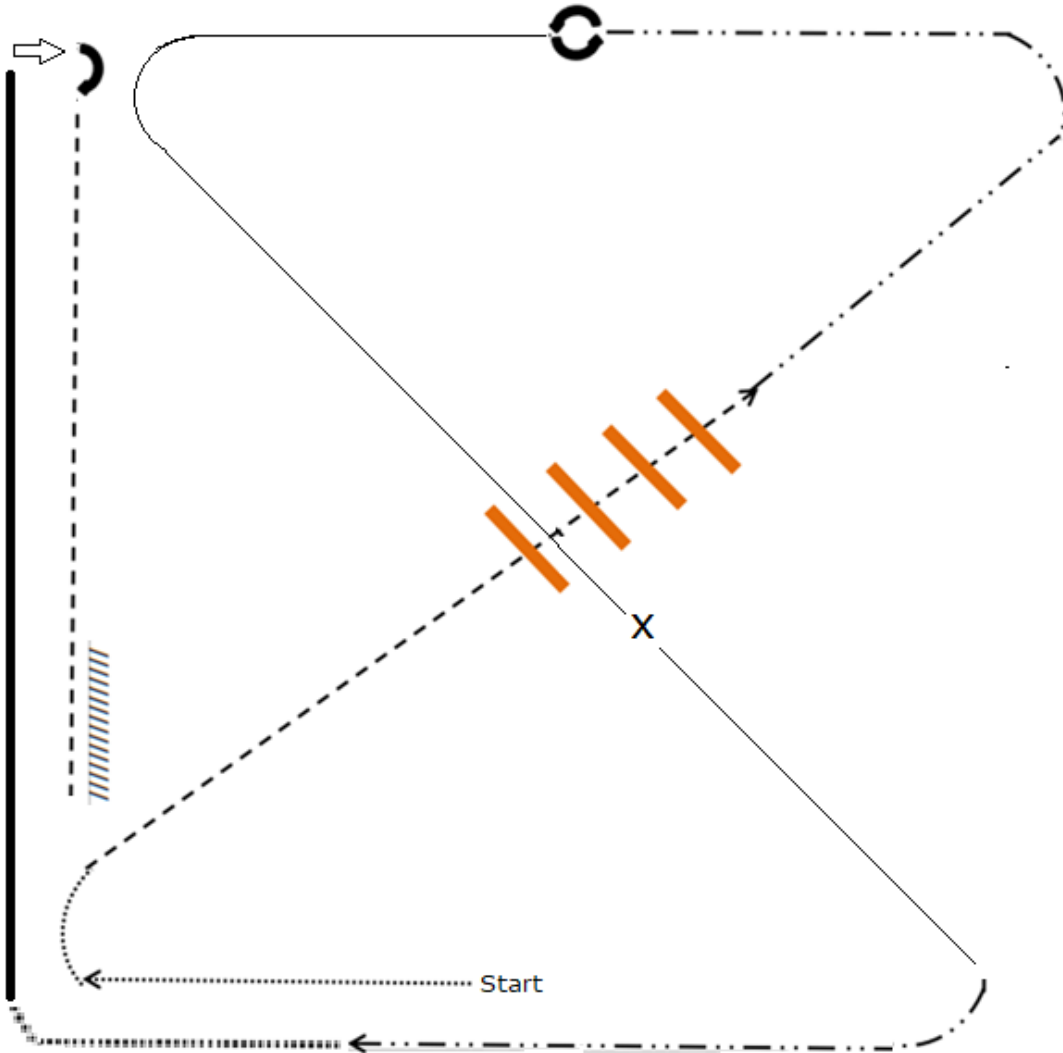

Show #2 - Ranch Riding Walk Trot Lope

Open, Amateur, Green Horse & Youth

- | | |
|---------------------------------|-----------------------------|
| 1. Walk | 8. Extended Walk |
| 2. Trot, Trot Poles | 9. Extended Lope Right Lead |
| 3. Extended Trot | 10. Stop, Sidepass Right |
| 4. Stop, 360 Left | 11. 180 Right |
| 5. Left Lead Lope | 12. Trot |
| 6. Lead Change, Lope Right Lead | 13. Stop & Back |
| 7. Extended Trot | |