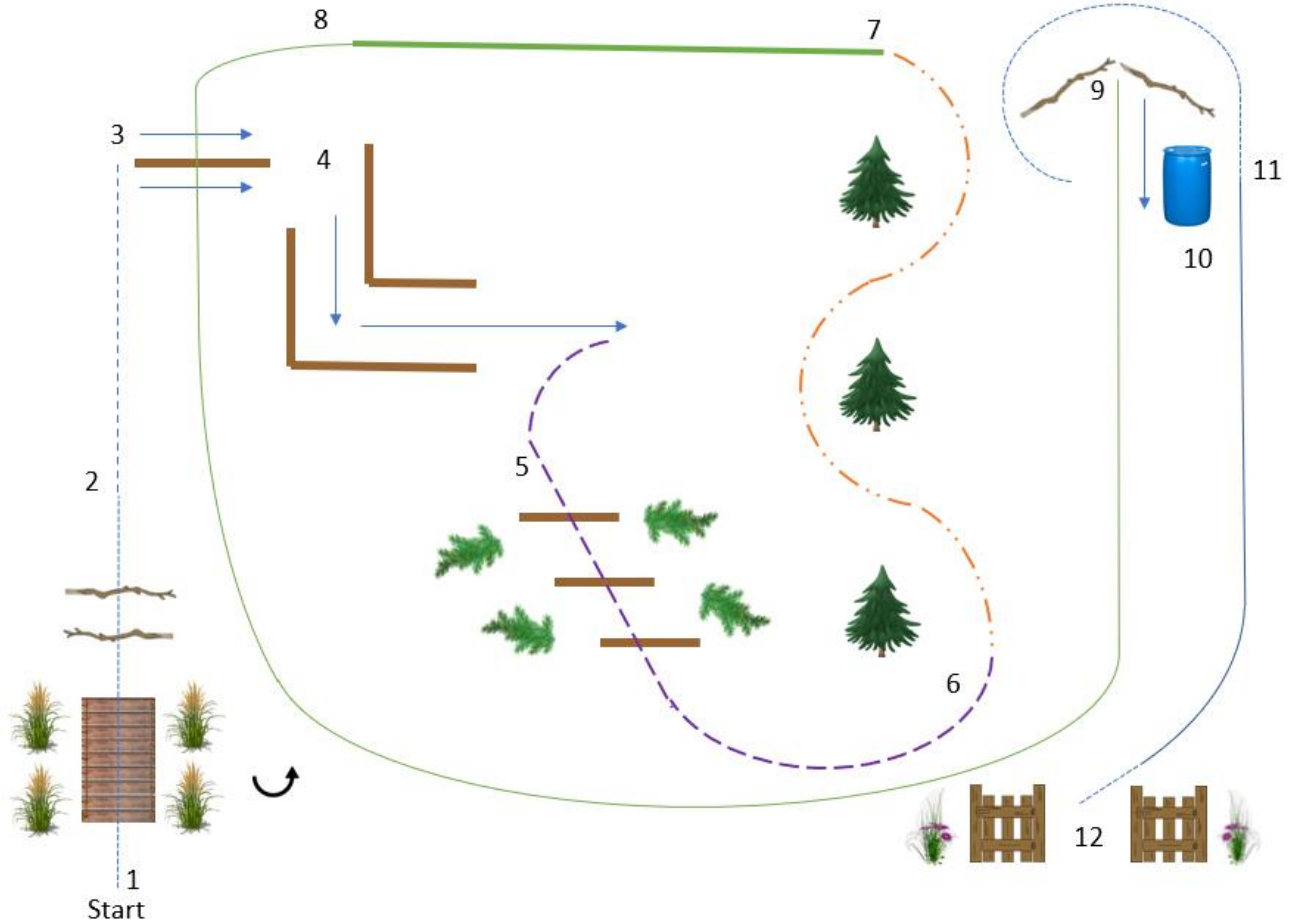

Show 2 - Ranch Trail: Walk Trot Lope

Open, Amateur, Green Horse WTL & Youth

1. Walk over bridge and logs
2. Extended walk
3. Stop, Sidepass pole right
4. Back chute and out of chute
5. Trot, trot poles
6. Extended trot serpentine around trees
7. Extended lope
8. Lope left lead, lope pole
9. Stop and back to barrel
10. Pick up item, walk around logs, stop & replace item
11. Right lead lope
12. Walk, work gate (left hand push) and exit