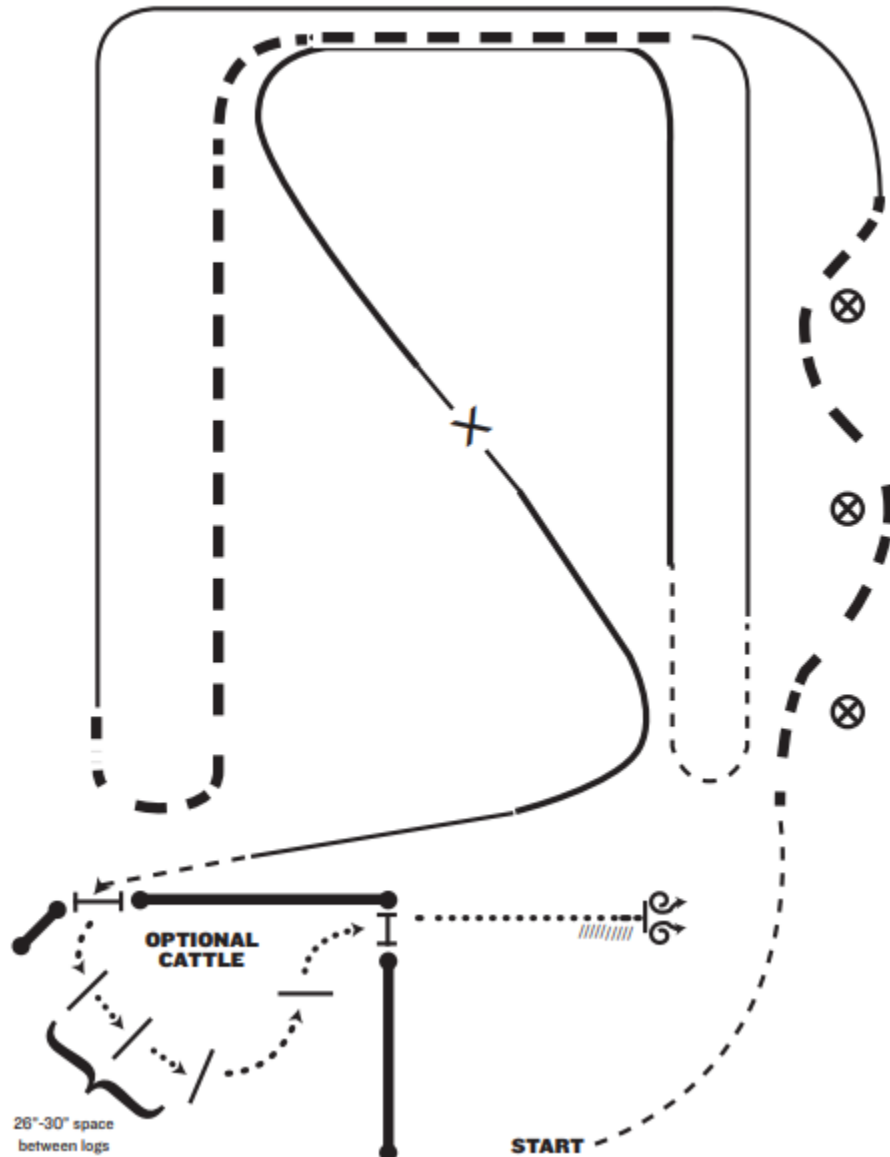

Ranch Horse Classic
BUCKLE SERIES

Show #2 Walk Trot Lope Ranch Riding: Open, Amateur, Am Select, Youth, & Green Horse WTL

RANCH RIDING Modified AQHA pattern 14

1. Walk
2. Extended trot
3. Lope left lead
4. Extended trot
5. Lope right lead
6. Trot
7. Extended Lope (left lead)
8. Collect lope, change leads (simple or flying), extended lope (right lead), collect lope
9. Walk
10. Work gate into pen
11. Walk over logs
12. Work gate out of pen
13. Walk
14. Stop, 360 each way (either direction first)
15. Back

*Cattle will be in the pen for the Open class only.