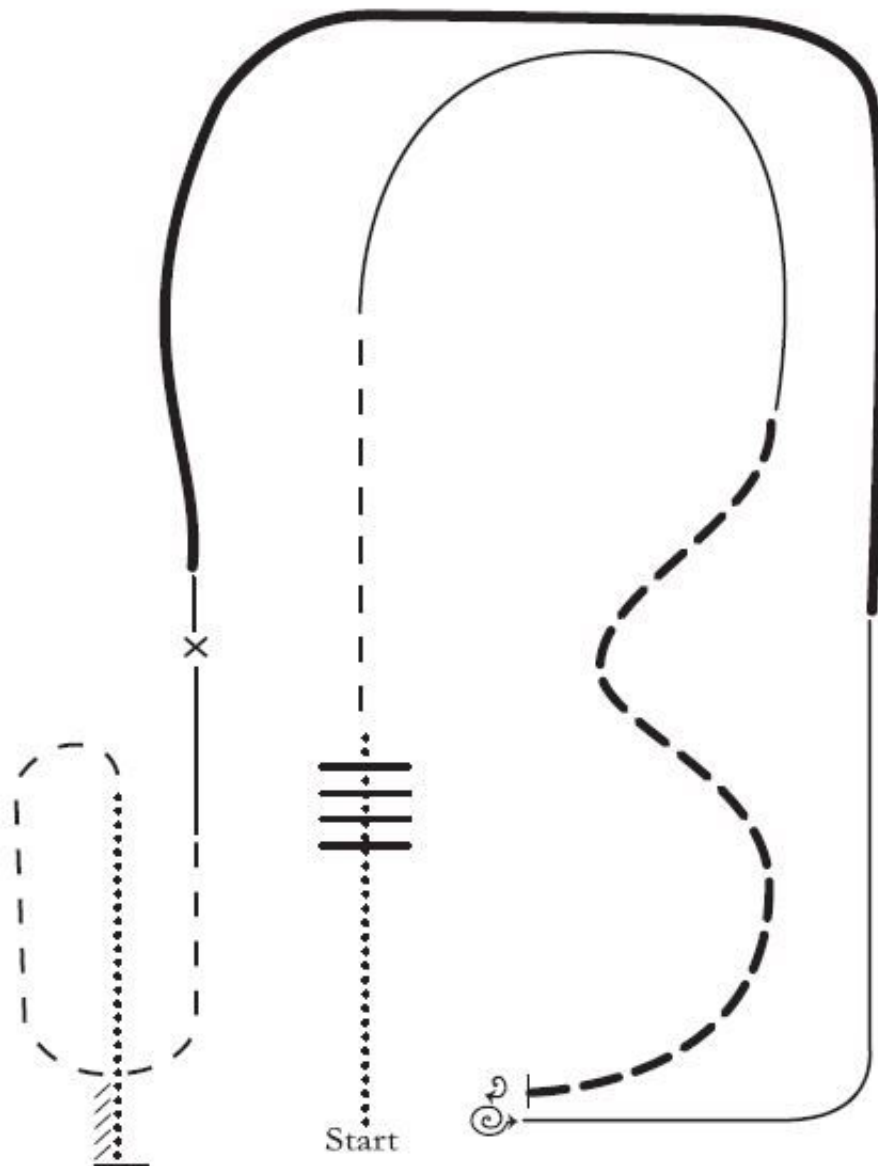

Ranch Horse Spectacular

Sunday Walk Trot Lope Ranch Riding:

Open, Amateur, Am Select, Youth, & Green Horse WTL

1. Walk
2. Walk over logs
3. Trot
4. Right lead lope
5. Serpentine at extended trot, stop
6. 360° right, 1 1/2 left
7. Left lead lope
8. Extended lope around end
9. Slow to the lope, change leads
10. Trot
11. Walk
12. Stop and back