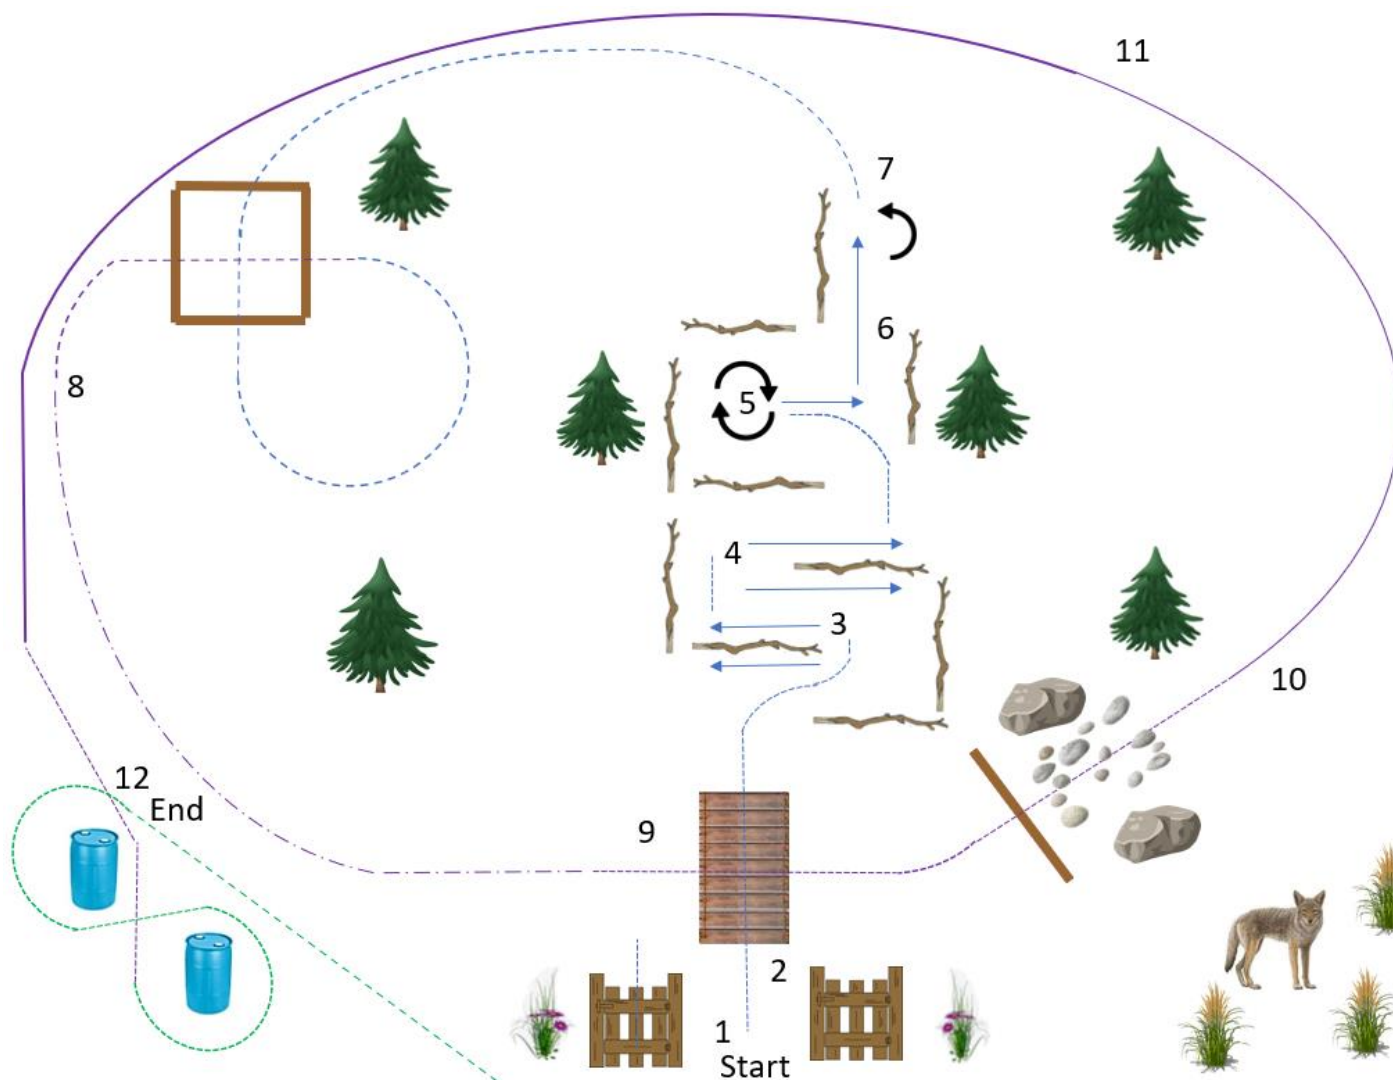

# Ranch Horse Spectacular

## Sunday Walk Trot Lope Ranch Trail:

Open, Amateur, Am Select, Youth, & Green Horse WTL

1. Work Gate (Right hand push)
2. Walk over bridge
3. Walk to pole, sidepass left
4. Walk to pole, sidepass right
5. Step off pole and walk as shown, 360 right
6. Back L, 180 left
7. Trot, trot poles as shown

8. Extended Trot
9. Walk, walk over bridge, elevated pole & rocks
10. Lope left lead
11. Extended lope
12. Walk to barrel, pick up item, walk around barrel as shown, stop, replace item

Trot to exit