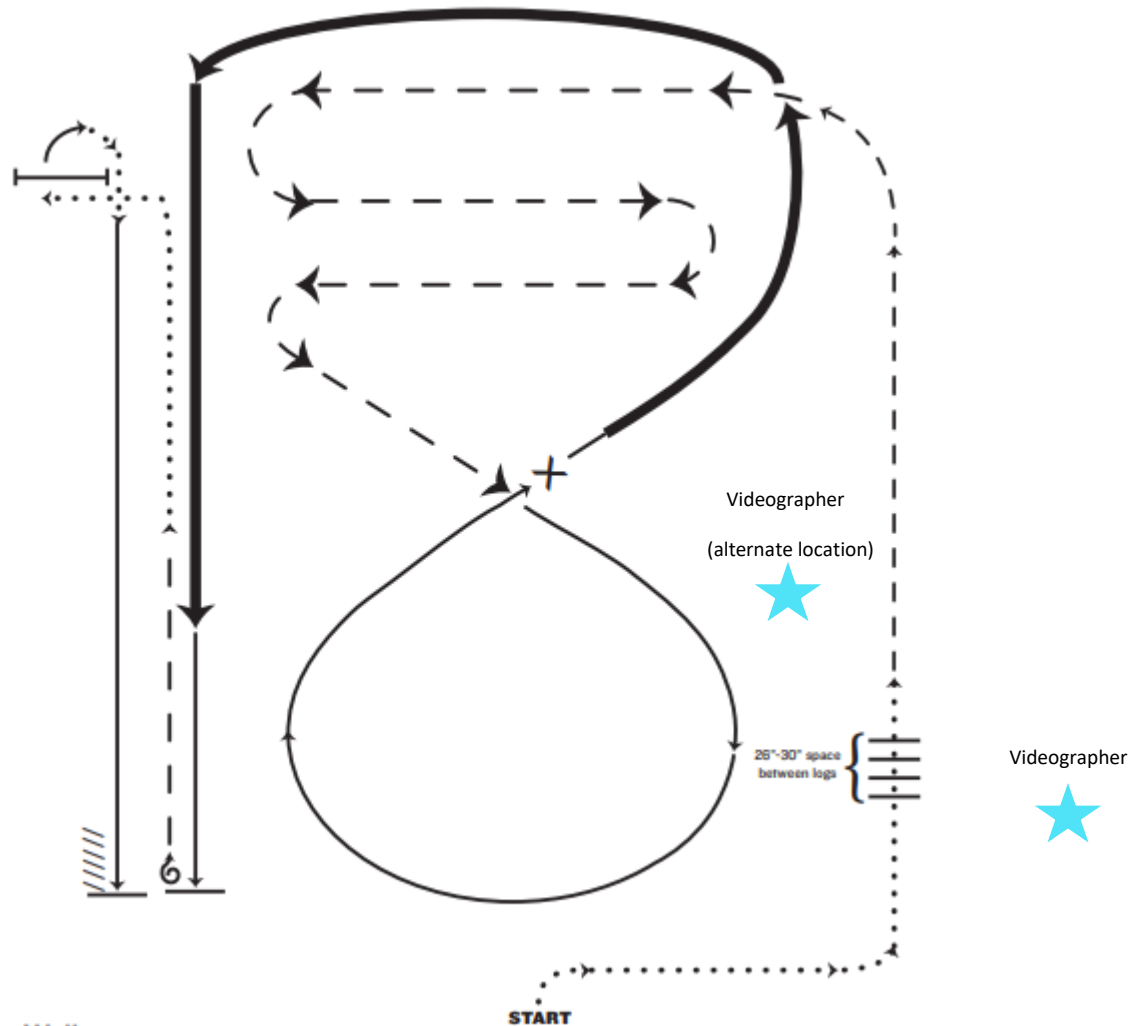

Walk Trot Lope Ranch Riding Pattern

AQHA Pattern 13

(Rope gate acceptable, may modify to omit gate)

1. Walk
2. Walk over logs
3. Trot
4. Extended trot serpentine
5. Lope right lead
6. Change leads (simple or flying)
7. Extended lope (left lead), collect lope
8. Stop, 1 1/2 turn, either direction
9. Trot
10. Walk to gate
11. Right hand push gate
12. Walk, lope left lead
13. Stop and back