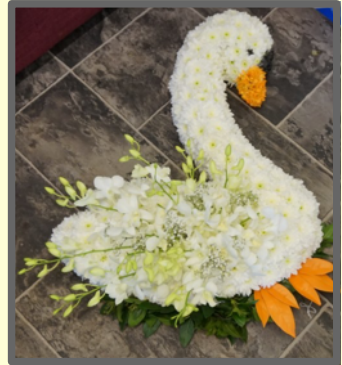

£225

GARDEN PICKED SPRAYS AND WREATHS

I offer an unique service whereby I use freshly picked flowers and foliages from your garden. Using these together with a selection of other fresh flowers and foliages from the Netherlands, a beautiful and sentimental tribute is created for your loved one.

Please contact me for a quotation based on your requirements.

SPECIALISED TRIBUTES

A small selection of unique tributes which I have designed and made.

SEASONAL FLOWERS

Spring

Anemones, Daffodils, Genista (fragrant Broom), Hyacinths, Iris,
Muscari, Narcissus, Pussy Willow, Ranunculus, Tulips,
Waxflower