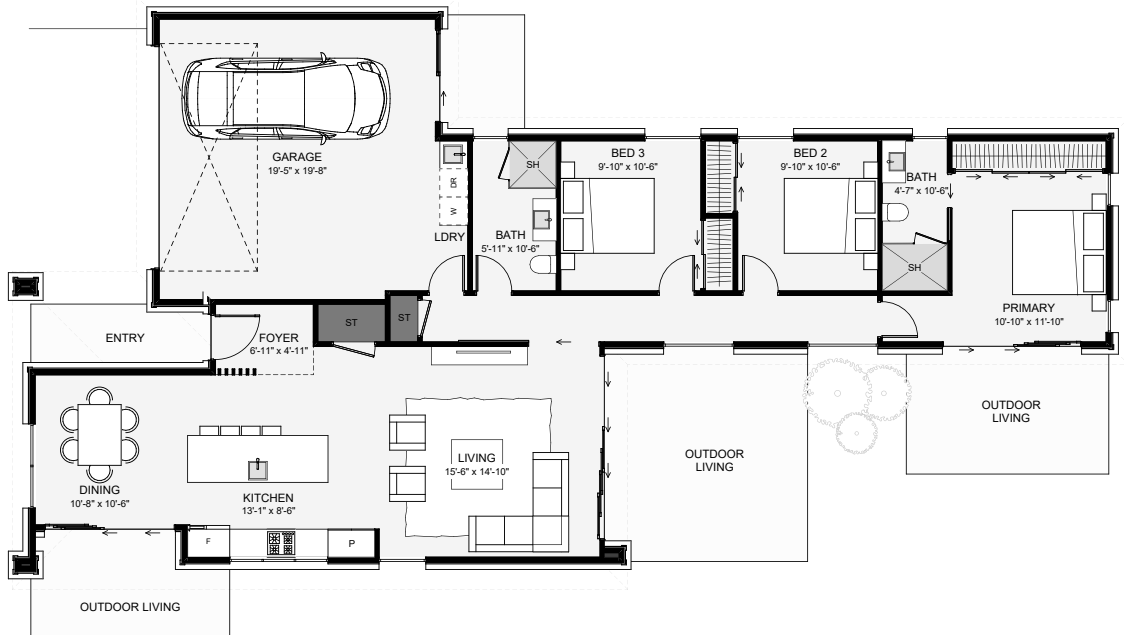

A timeless weatherboard home with brick detailing and a small footprint that doesn't compromise on features. Inside, the dining connects to its own morning sun-lit patio. The kitchen and living are both positioned in an open plan layout, which extends out to some sizable outdoor living. If you want a timeless three-bedroom home with generous outdoor living, this home is worth the look.

Floor Area: 1,701 sf

2   
 3   
 2   
 1   
 76'-8"    39'