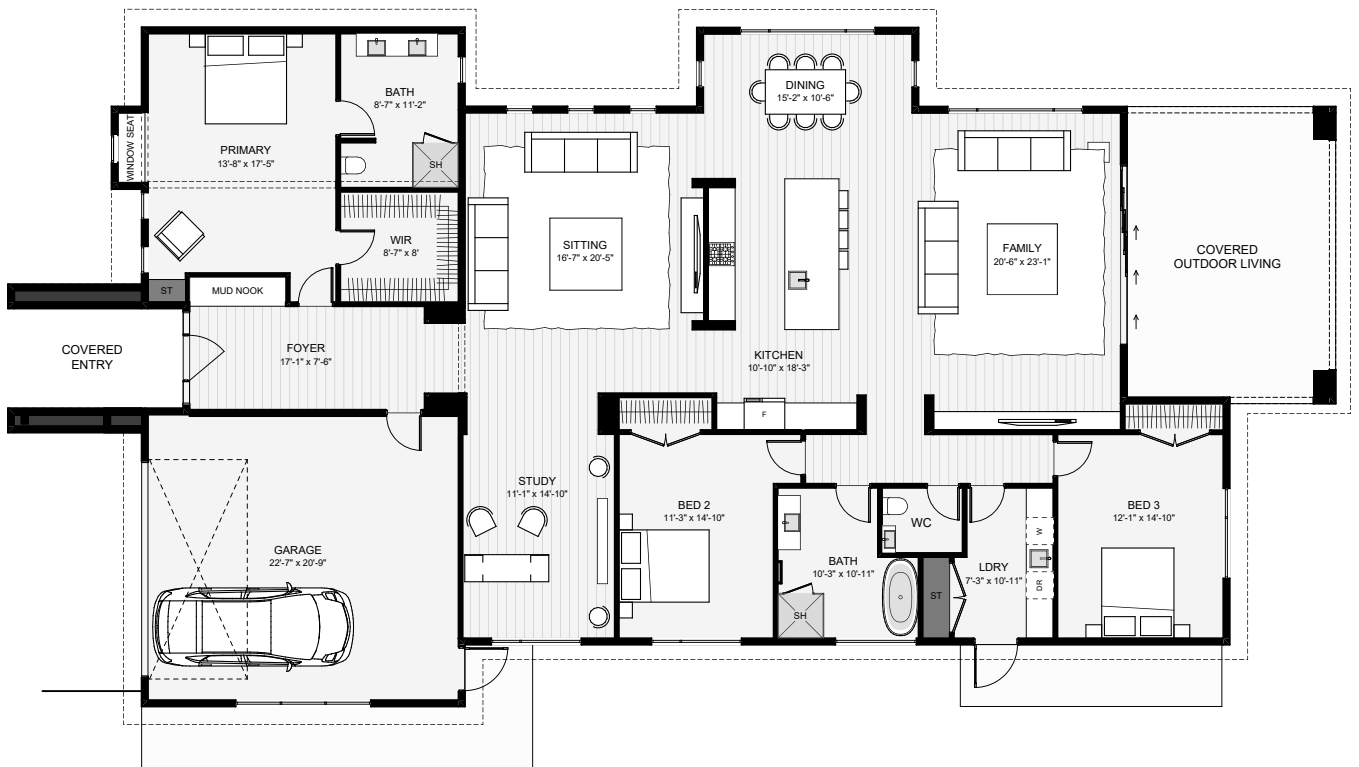

This sophisticated and hip three-bedroom home comes packed with contemporary features. A perfect balance of formal and casual living with sensational free-flow living, making endless living arrangements possible. Entertainment works a treat with the open layout of living surrounding the core kitchen. Other features include a separate primary suite living, a large walk-in wardrobe and ensuite, a multi-use study/kids play area with excellent visibility from the sitting room, plus lots more.

Floor Area: 3,291 sf

96'-6" | 49'-4"

Maestra Vida Inc.
Ph: (813) 696-4747
E: info@maestra-vida.com
www.maestra-vida.com