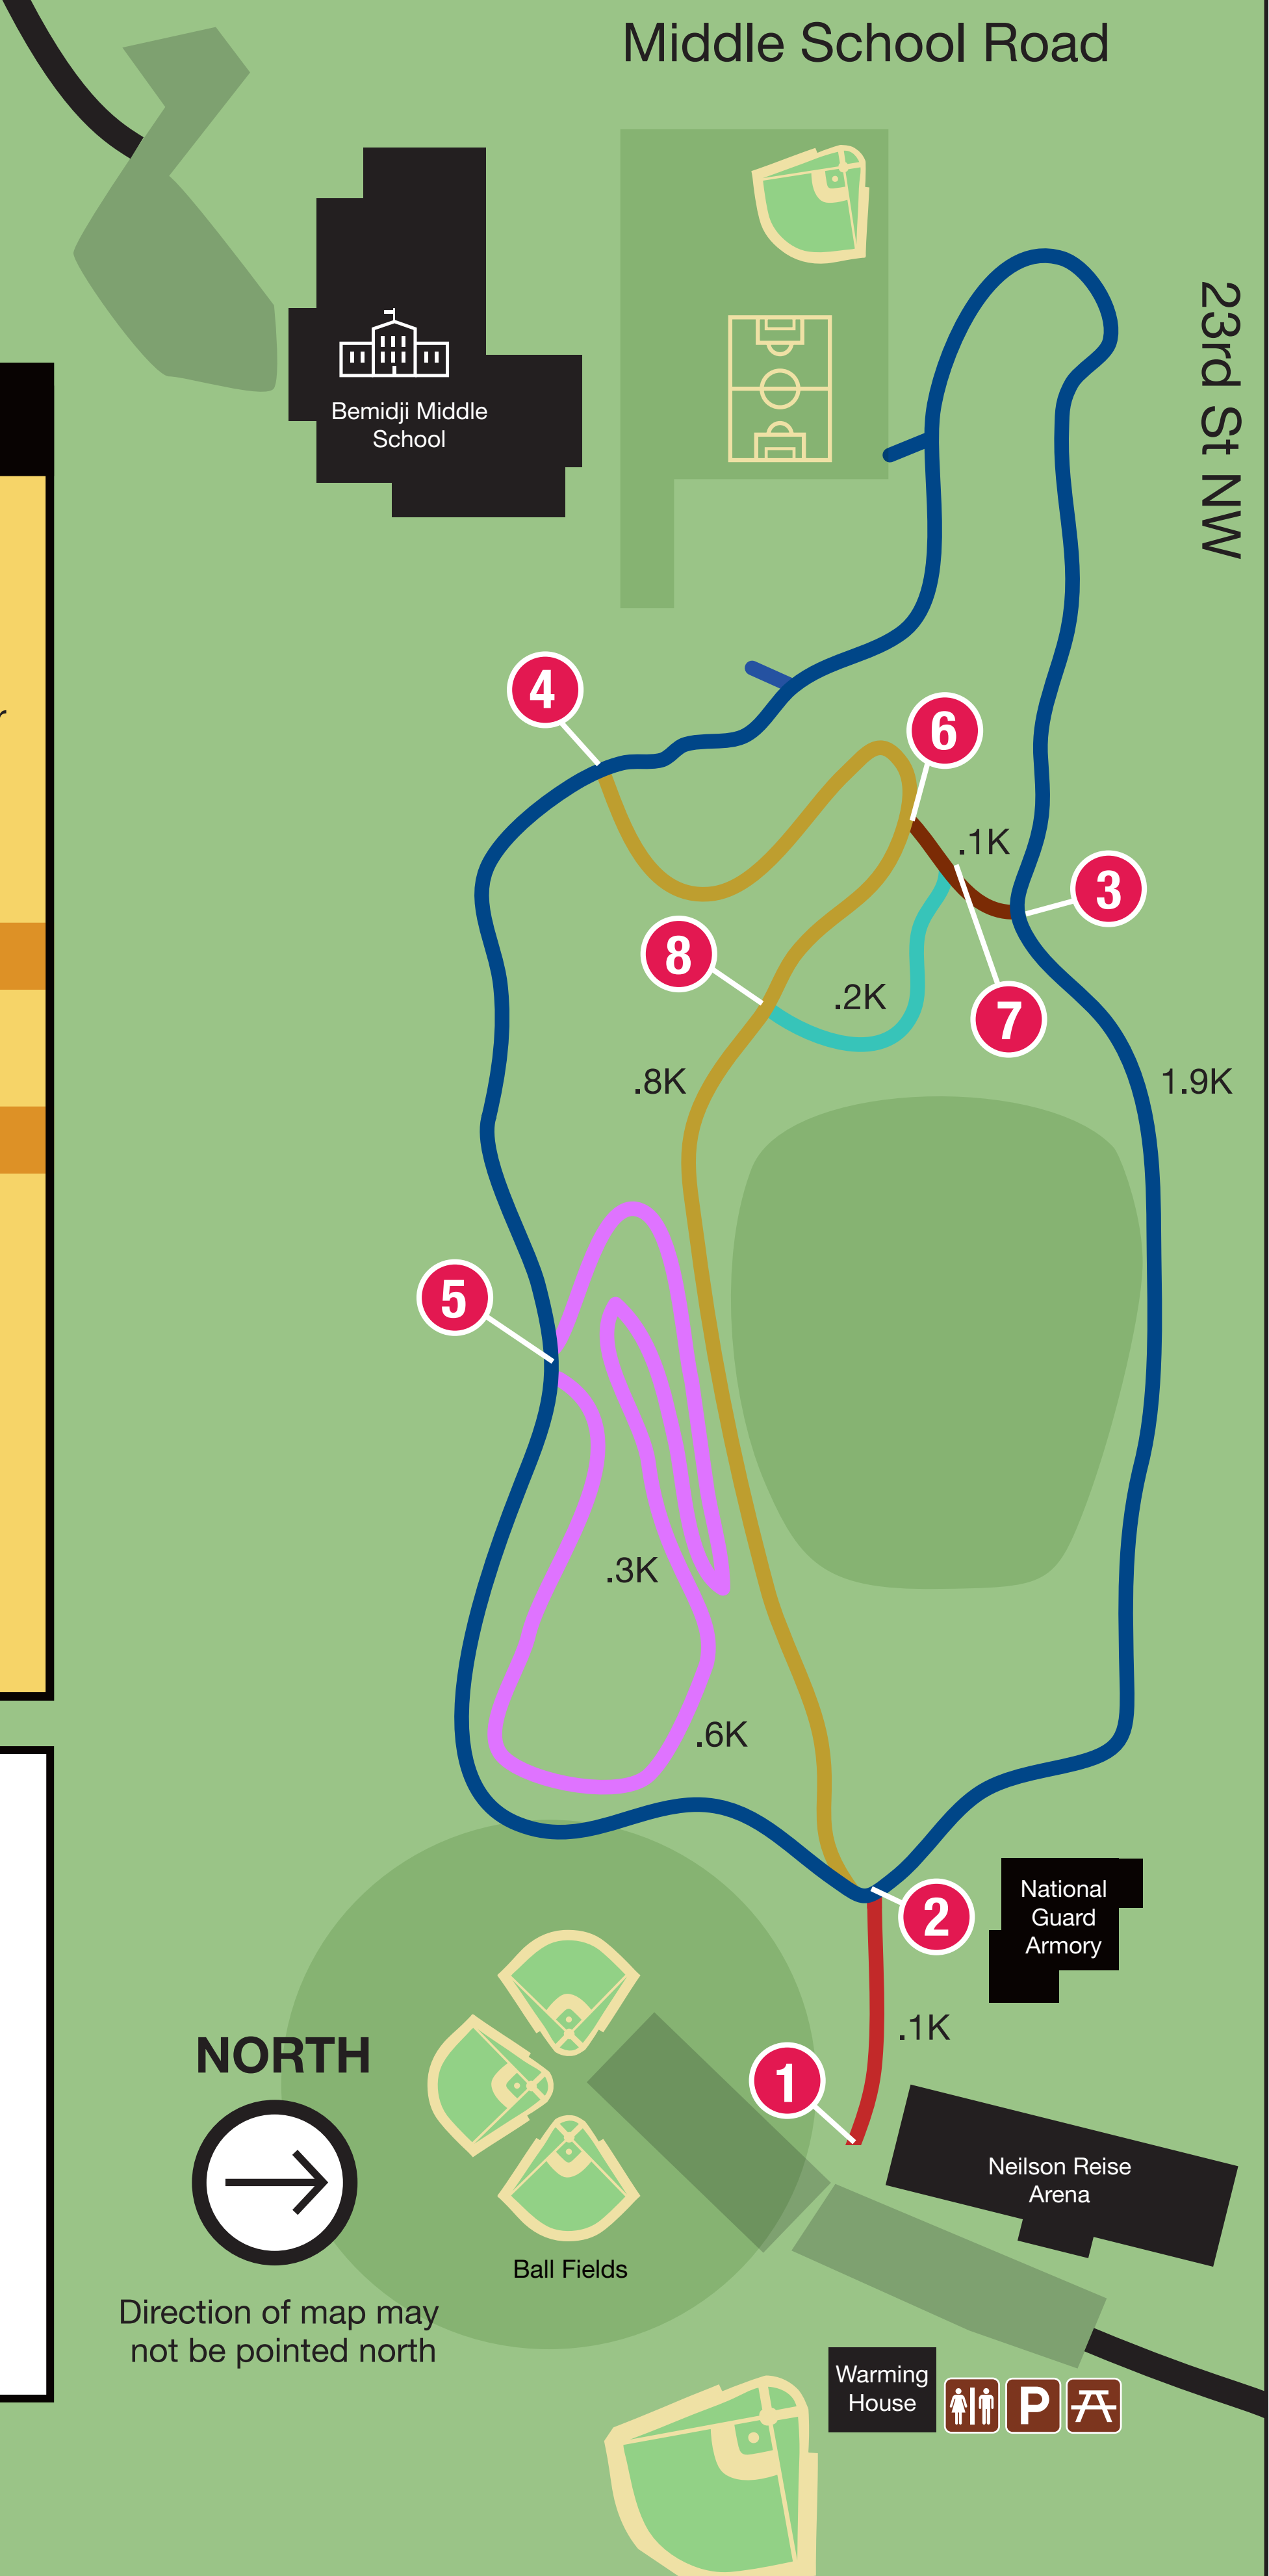

Montebello Ski Trail

Map Legend

- Parking
- Restrooms
- Picnic / Day Use / Shelter
- Paved Road
- Driveway

Trail Difficulty

- Easy

Trails

- Blue XC Loop 1.9K
- Purple XC Loop .9 K
- Gold XC Trail .8 K
- Lt Blue XC Trail .2 K
- Red XC Trail .1 K
- Brown XC Trail .1 K

Total XC Trail Length: 4K
Trail distances are measured in kilometers.

bemidjicrosscountryski.org

Visit Bemidji
First City On The Mississippi

A partnership with Bemidji Area Cross Country Ski Club and the City of Bemidji.