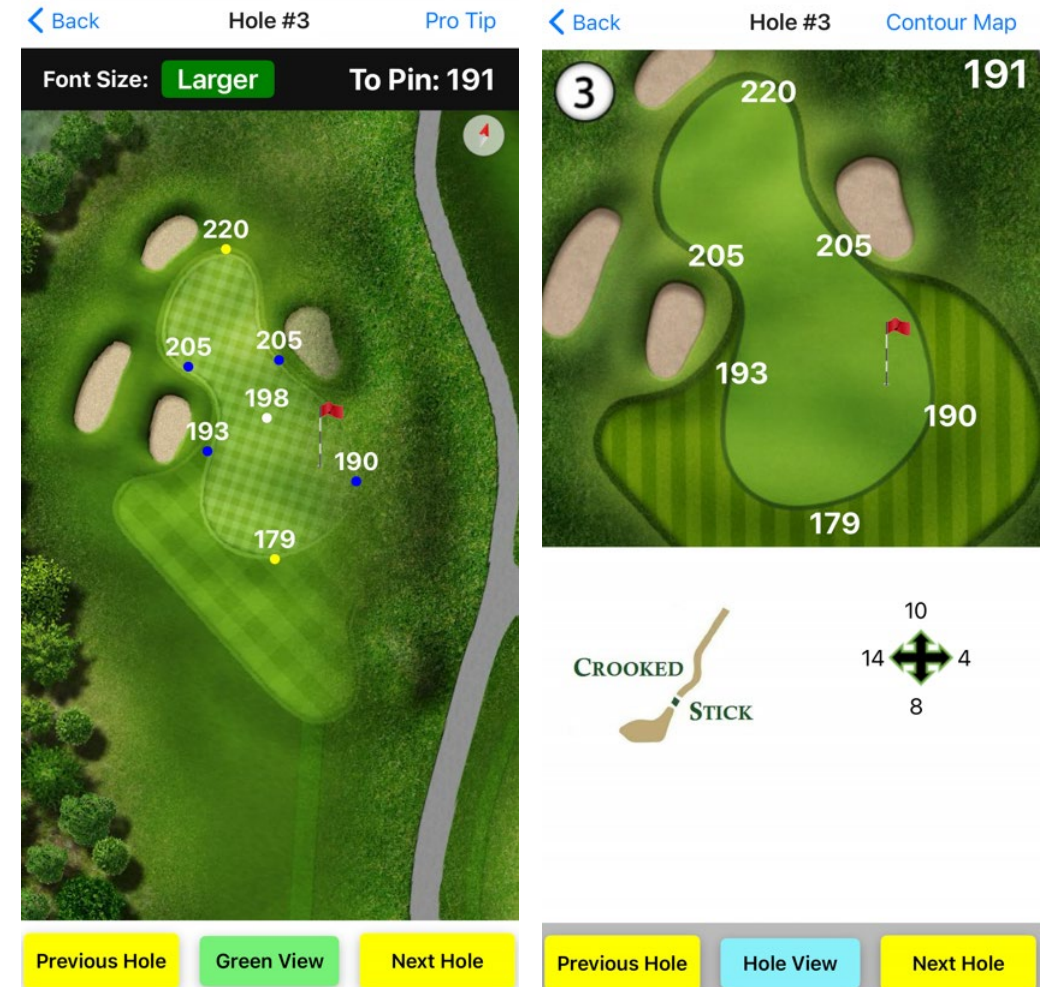

- **AccuCaddie Pro brings all the benefits of AccuPin Pro to your members and guests**
 - Free app for golfers on all iPhones and Android phones
 - Intuitive, easy-to-use and very accurate
 - Beautiful hole graphics drawn precisely to scale!
 - Enhances the golfer experience at the club
- **AccuCaddie Pro provides golfers with every distance they need on a course – including MANY which a rangefinder cannot provide**
 - Distance to the Front, Middle and Back of each green AND distance to the pin.
 - Distance to all key features on each hole
 - Caddies at private clubs use AccuCaddie – it's that accurate, fast and informative

What is AccuCaddie Pro?

AccuCaddie Features

1. AccuCaddie provides golfers with precise distances to the pins from their location (blue dot)
2. Distances to the edges of the greens in line with the pin are shown for each green – not a simple pin sheet diagram (see right screenshot on previous page)
3. Tap on screen to get distances to any point on the hole and remaining distance to the pin. Ideal for drives and layup shots to leave the golfer's best yardage (see the 179/100 to the right).
4. "Pro Tips" can be added for each hole by the club – ideal for daily fee clubs and guests at private clubs (see far right screenshot)