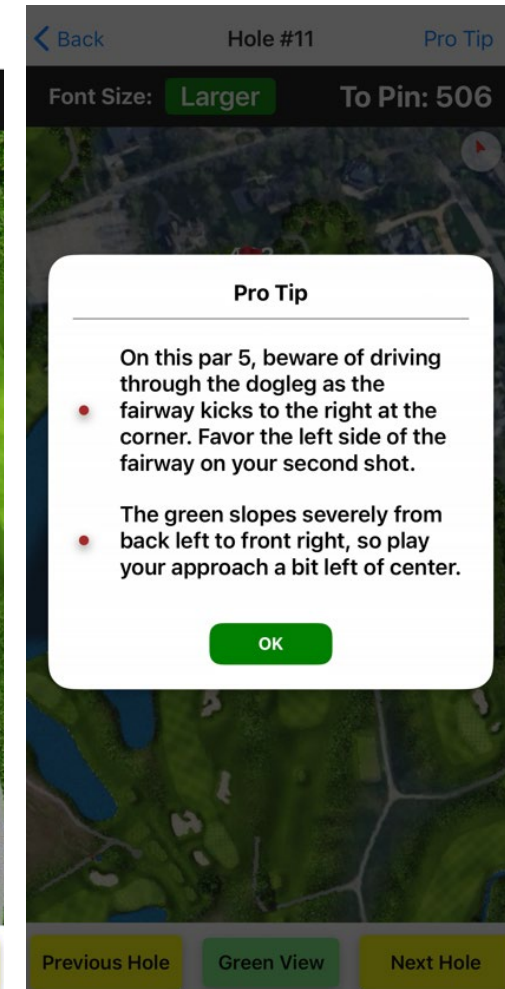

- **AccuCaddie Pro brings all the benefits of AccuPin Pro to your members and guests**
 - Free app for golfers on all iPhones and Android phones
 - Intuitive, easy-to-use and very accurate
 - Beautiful hole graphics drawn precisely to scale!
 - Enhances the golfer experience at the club
- **AccuCaddie Pro provides golfers with every distance they need on a course – including MANY which a rangefinder cannot provide**
 - Distance to the Front, Middle and Back of each green AND distance to the pin.
 - Distance to all key features on each hole
 - Caddies at private clubs use AccuCaddie – it's that accurate, fast and informative

What is AccuCaddie Pro?

AccuCaddie Features

1. AccuCaddie provides golfers with precise distances to the pins from their location (blue dot)
2. Distances to the edges of the greens in line with the pin are shown for each green – not a simple pin sheet diagram (see right screenshot on previous page)
3. Tap on screen to get distances to any point on the hole and remaining distance to the pin. Ideal for drives and layup shots to leave the golfer's best yardage (see the 179/100 to the right).
4. "Pro Tips" can be added for each hole by the club – ideal for daily fee clubs and guests at private clubs (see far right screenshot)

AccuCaddie Features (cont'd)

5. Every distance a golfer could want for a shot is available in AccuCaddie. If it's not pre-populated, simply touch the screen to get it. The "Top Down" graphics ensure accurate distances.
6. Golfer can zoom in/out, rotate and pan on each hole as needed.
7. Hole View screen shows a compass in upper right corner so golfers can factor in wind direction.
8. App auto-advances when golfer reaches next tee.
9. Custom flags and flagsticks to match those of the club.
10. Optional - add heat maps for each green in app.
11. Optional – show golfers their "Pace of Play"