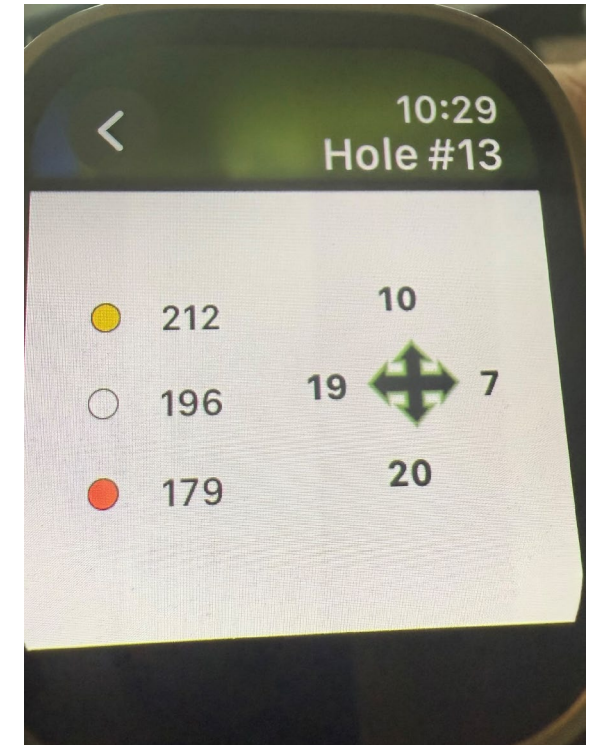

Apple Watch Compatibility

Apple Watch shows distances to the pin, and front, center and back of each green, as well as distances to the edges of the green from the pin (the “cross”) right on the golfer’s wrist!

In this example, the golfer has 200 yards to the pin and only 7 yards of green right of the pin and 10 yards directly behind the pin.