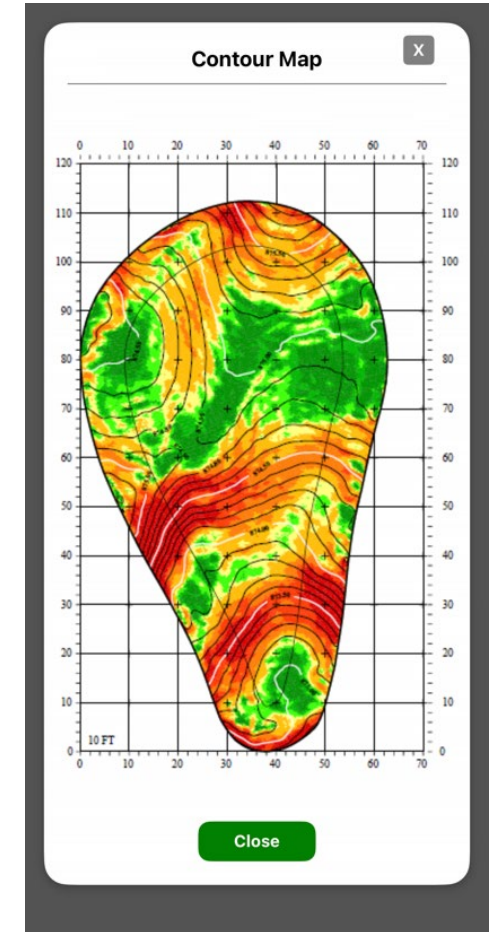

What is AccuCaddie Pro?

AccuCaddie Features

1. AccuCaddie provides golfers with precise distances to the pins from their location (blue dot)
2. Distances to the edges of the greens in line with the pin are shown for each green – not a simple pin sheet diagram (see right screenshot on previous page)
3. Tap on screen to get distances to any point on the hole and remaining distance to the pin. Ideal for drives and layup shots to leave the golfer's best yardage (see the 179/100 to the right).
4. "Pro Tips" can be added for each hole by the club – ideal for daily fee clubs and guests at private clubs (see far right screenshot)

AccuCaddie Features (cont'd)

5. Every distance a golfer could want for a shot is available in AccuCaddie. If it's not pre-populated, simply touch the screen to get it. The "Top Down" graphics ensure accurate distances.
6. Golfer can zoom in/out, rotate and pan on each hole as needed.
7. Hole View screen shows a compass in upper right corner so golfers can factor in wind direction.
8. App auto-advances when golfer reaches next tee.
9. Custom flags and flagsticks to match those of the club.
10. Optional - add heat maps for each green in app.
11. Optional – show golfers their "Pace of Play"

Apple Watch Compatibility

Apple Watch shows distances to the pin, and front, center and back of each green, as well as distances to the edges of the green from the pin (the “cross”) right on the golfer’s wrist!