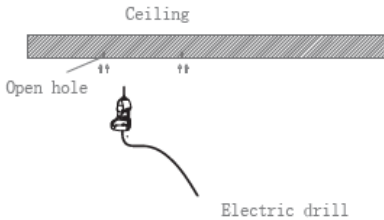

MOUNT AND INSTALLATION

Standard mounting and installation are surface (ceiling) mount.

A: Make a right position and screw hole.