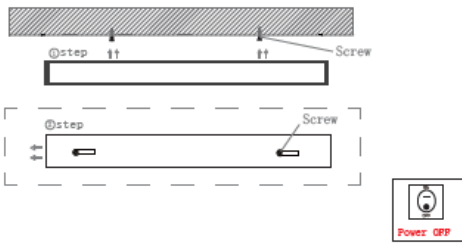

MOUNT AND INSTALLATION

Standard mounting and installation are surface (ceiling) mount.

A: Make a right position and screw hole.

B: Install and fix the lamp with a screw.

C: Adjust the position of the fixture and clean it.

D: Adjust the position of the fixture and clean it.

Optional: Installation of Suspended Mount

A: Make a right position and screw hole.

B: Screw the steel cable onto the ceiling.

C: Hang the fixture under the steel cable and secure the fixture by steel cable.