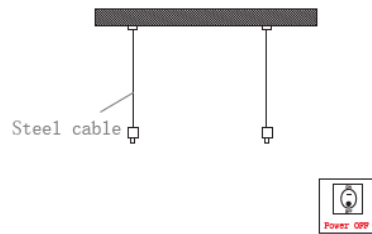

MOUNT AND INSTALLATION

Standard mounting and installation are surface (ceiling) mount.

A: Make a right position and screw hole.

B: Install and fix the lamp with a screw.

C: Adjust the position of the fixture and clean it.

D: Adjust the position of the fixture and clean it.

Optional: Installation of Suspended Mount

A: Make a right position and screw hole.

B: Screw the steel cable onto the ceiling.

C: Hang the fixture under the steel cable and secure the fixture by steel cable.