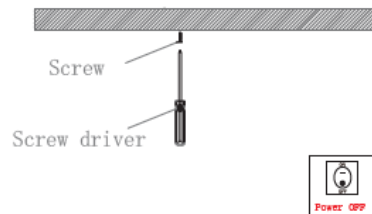

MOUNT AND INSTALLATION

Standard mounting and installation are surface (ceiling) mount.

A: Make a right position and screw hole.

B: Install and fix the lamp with a screw.

C: Adjust the position of the fixture and clean it.