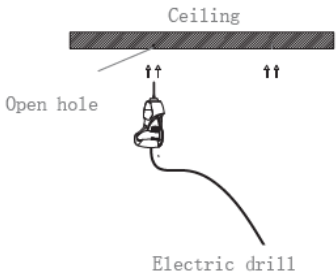

MOUNT AND INSTALLATION

Standard mounting and installation are surface (ceiling) mount.

A: Make a right position and screw hole.

B: Install and fix the lamp with a screw.

C: Adjust the position of the fixture and clean it.

D: Adjust the position of the fixture and clean it.

Optional: Installation of Suspended Mount

A: Make a right position and screw hole.

B: Screw the steel cable onto the ceiling.

C: Hang the fixture under the steel cable and secure the fixture by steel cable.