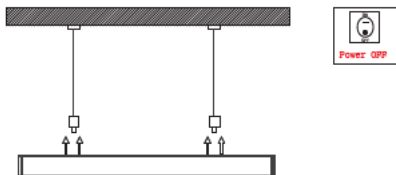

MOUNT AND INSTALLATION

Standard mounting and installation are surface (ceiling) mount.

A: Make a right position and screw hole.

B: Install and fix the lamp with a screw.

C: Adjust the position of the fixture and clean it.

D: Adjust the position of the fixture and clean it.

Optional: Installation of Suspended Mount

A: Make a right position and screw hole.

B: Screw the steel cable onto the ceiling.

C: Hang the fixture under the steel cable and secure the fixture by steel cable.