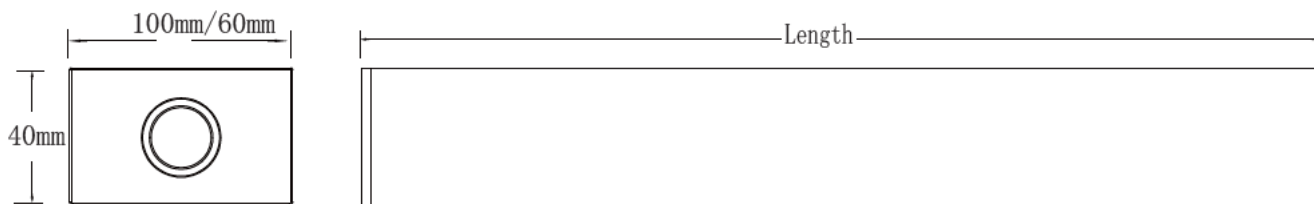

Available lengths are 600mm / 900mm / 1200mm / 1500mm

LED LINEAR ARCHITECTURAL LINKABLE LUMINAIRE
SERIES 065

ORDERING EXAMPLE: 065-AL2-30-40-60mm-CL-SP

FORM FACTOR	WATTAGE	CCT	WIDTH	LENS	MOUNT TYPE
065-AL2=600 mm Linear Luminaire	20=20W	30=3000K	60mm=60 millimeters	CL=Clear Lens	[Blank]=Surface Mount
065-AL3=900mm Linear Luminaire	30=30W	40=4000K	100mm=100 millimeters	FR=Frosted Lens	SP=Suspended Mount
065-AL4=1200 mm Linear Luminaire		50=5000K			
065-AL5=1500mm Linear Luminaire		65=6500K			
	40=40W				
	50=50W				
	60=60W				