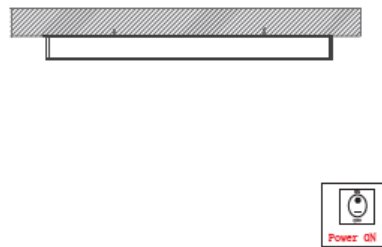

D: Adjust the position of the fixture and clean it.