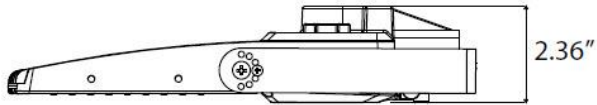

MEASUREMENTS

75W / 100W / 120W / 150W