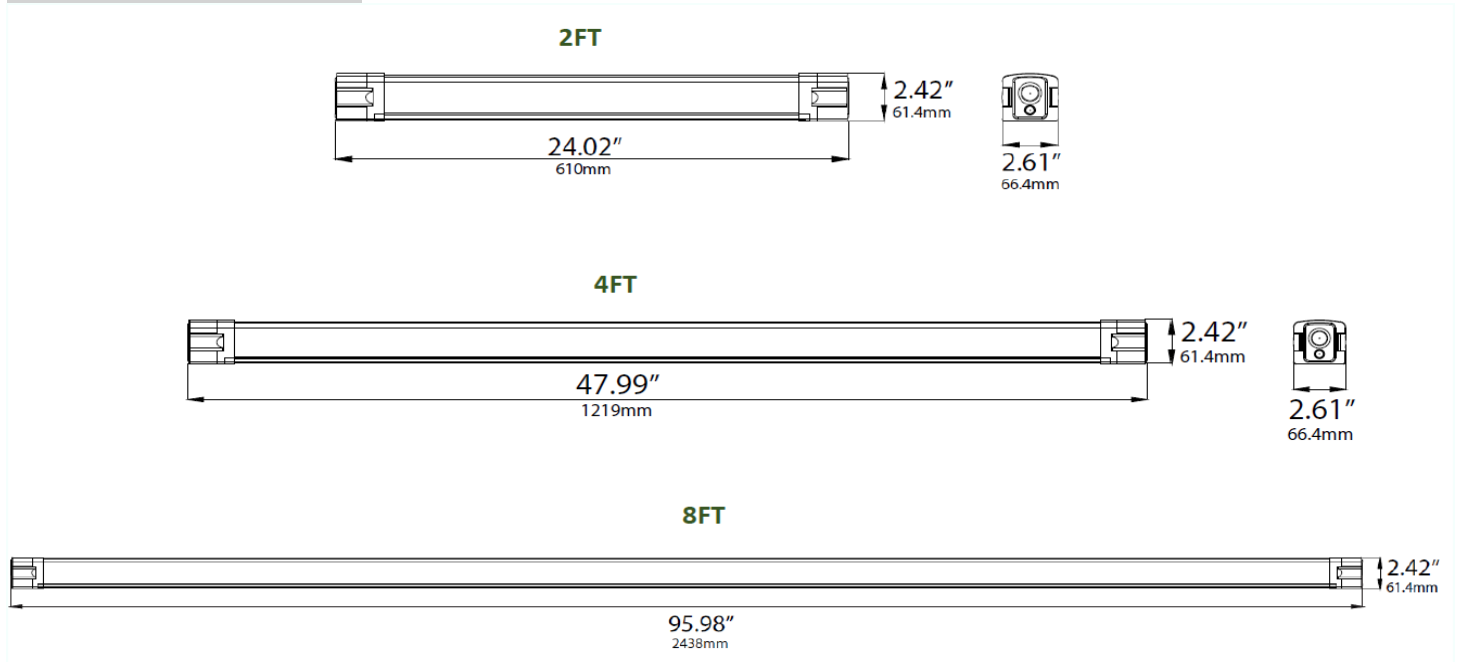

Internal Motion Sensor
120-MS-VT-BMD

LED Tri-Proof Vapor Tight Multi Wattage Multi CCT

Part Number 120-2VTPXX-30-50-27

WATTAGE SELECTABLE	CCT SELECTABLE	LUMENS	EFFICACY	VOLTAGE	CRI	POWER FACTOR	THD
20W	3500K/4000K/5000K	2,264LM	113.2lm/W	120-277V	80	.9	20%
25W	3500K/4000K/5000K	2,830LM	113.2lm/W	120-277V	80	.9	20%
30W	3500K/4000K/5000K	3,396LM	113.2lm/W	120-277V	80	.9	20%

Part Number 120-4VTPXX-50-50-27

WATTAGE SELECTABLE	CCT SELECTABLE	LUMENS	EFFICACY	VOLTAGE	CRI	POWER FACTOR	THD
30W	3500K/4000K/5000K	3,429LM	114.3lm/W	120-277V	80	.9	20%
40W	3500K/4000K/5000K	4,572LM	114.3lm/W	120-277V	80	.9	20%
50W	3500K/4000K/5000K	5,715LM	114.3lm/W	120-277V	80	.9	20%

Part Number 120-8VTPXX-100-50-27

WATTAGE SELECTABLE	CCT SELECTABLE	LUMENS	EFFICACY	VOLTAGE	CRI	POWER FACTOR	THD
60W	3500K/4000K/5000K	6,865.2LM	114.42lm/W	120-277V	80	.9	20%
80W	3500K/4000K/5000K	9,153.6LM	114.42lm/W	120-277V	80	.9	20%
100W	3500K/4000K/5000K	11,442LM	114.42lm/W	120-277V	80	.9	20%

Part Number 120-4VTPXX-30-50-27-MS (Pre-installed Motion Sensor)

WATTAGE SELECTABLE	CCT SELECTABLE	LUMENS	EFFICACY	VOLTAGE	CRI	POWER FACTOR	THD
30W	3500K/4000K/5000K	3,429LM	114.3lm/W	120-277V	80	.9	20%
40W	3500K/4000K/5000K	4,572LM	114.3lm/W	120-277V	80	.9	20%
50W	3500K/4000K/5000K	5,715LM	114.3lm/W	120-277V	80	.9	20%

PRODUCT DIMENSIONS