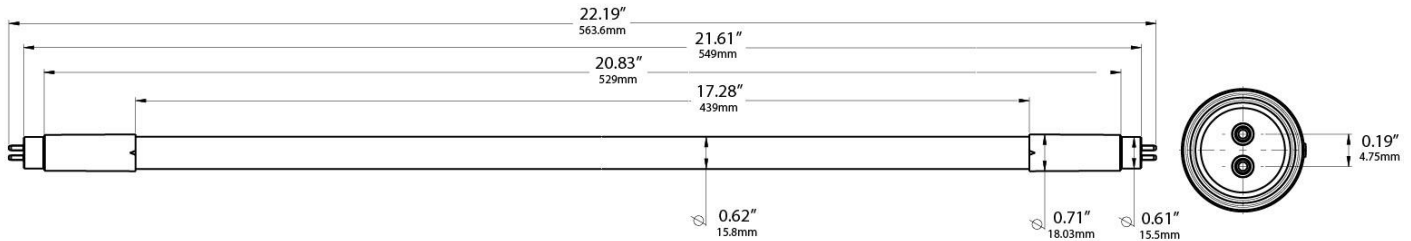

Series	Size	Wattage	CCT Options	Style	Power
120-T5	2FT = 2 Foot 3FT = 3 Foot 4FT = 4 Foot	12W (2 foot only) 18W (3 foot only) 24W (4 foot only)	4000K (4 foot only) 5000K	SGFD = shatterproof glass, frosted	Type A + B

MEASUREMENTS

2 Foot