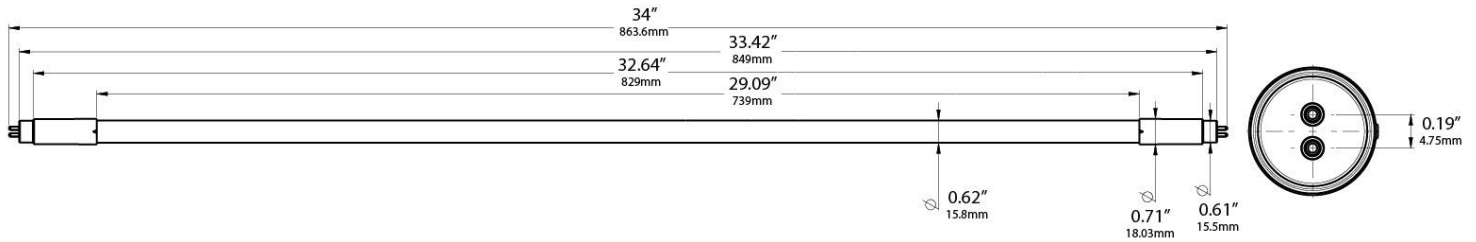

\_\_\_\_\_

\_\_\_\_\_

\_\_\_\_\_

Series	Size	Wattage	CCT Options	Style	Power
120-T5	2FT = 2 Foot 3FT = 3 Foot 4FT = 4 Foot	12W (2 foot only) 18W (3 foot only) 24W (4 foot only)	4000K (4 foot only) 5000K	SGFD = shatterproof glass, frosted	Type A + B

## MEASUREMENTS

### 2 Foot

### 4 Foot