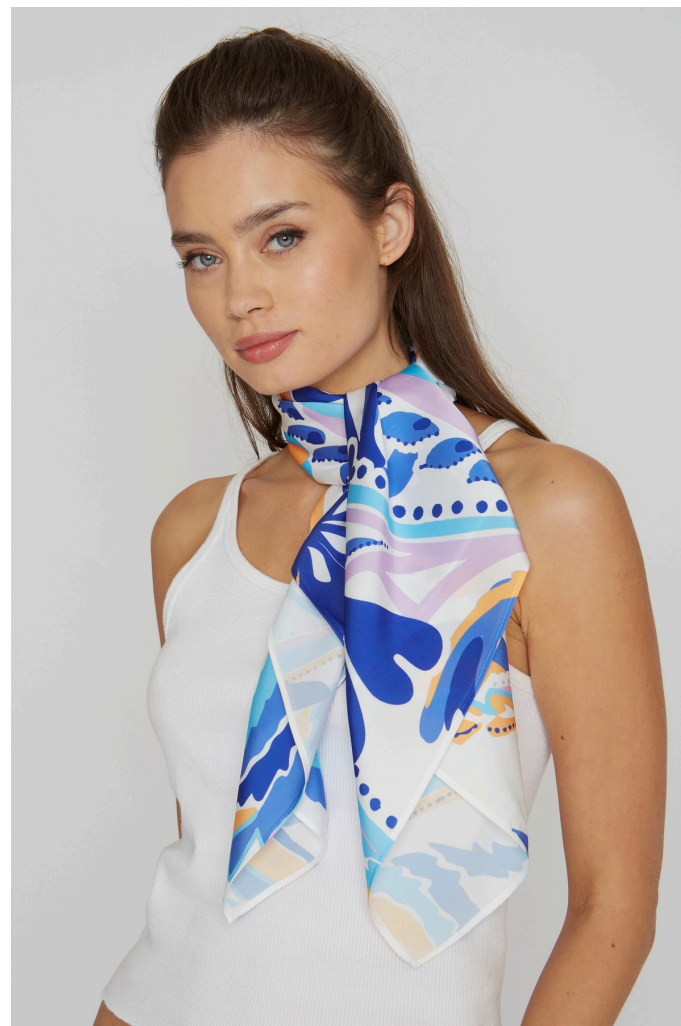

Bathrobes, Spa Wraps, Caftans, Chemises, Kimonos, Dresses
and Pajama Sets

BOTANICA

PINK MARTINI

ROSE

FLORENTIA

BLUE MARTINI

DIVA SCOOP PISTACHIO

AQUARELLE

DIVA SCOOP MANGO

QUEEN OF FLOW

EARTH

DONATELLA

LA BOHEME

INTO THE WILD

DREAM OF PALMS YELLOW

COTE D' AZUR

SANDY ROSE

LANDSCAPE GREY

LONDON STRIPE

SWIRL-N-SWIRL

DREAM OF PALMS BLUE

MIDNIGHT BLUE

ROMANTIQUE

ROMANTIQUE AQUA SPA WRAP 55X33