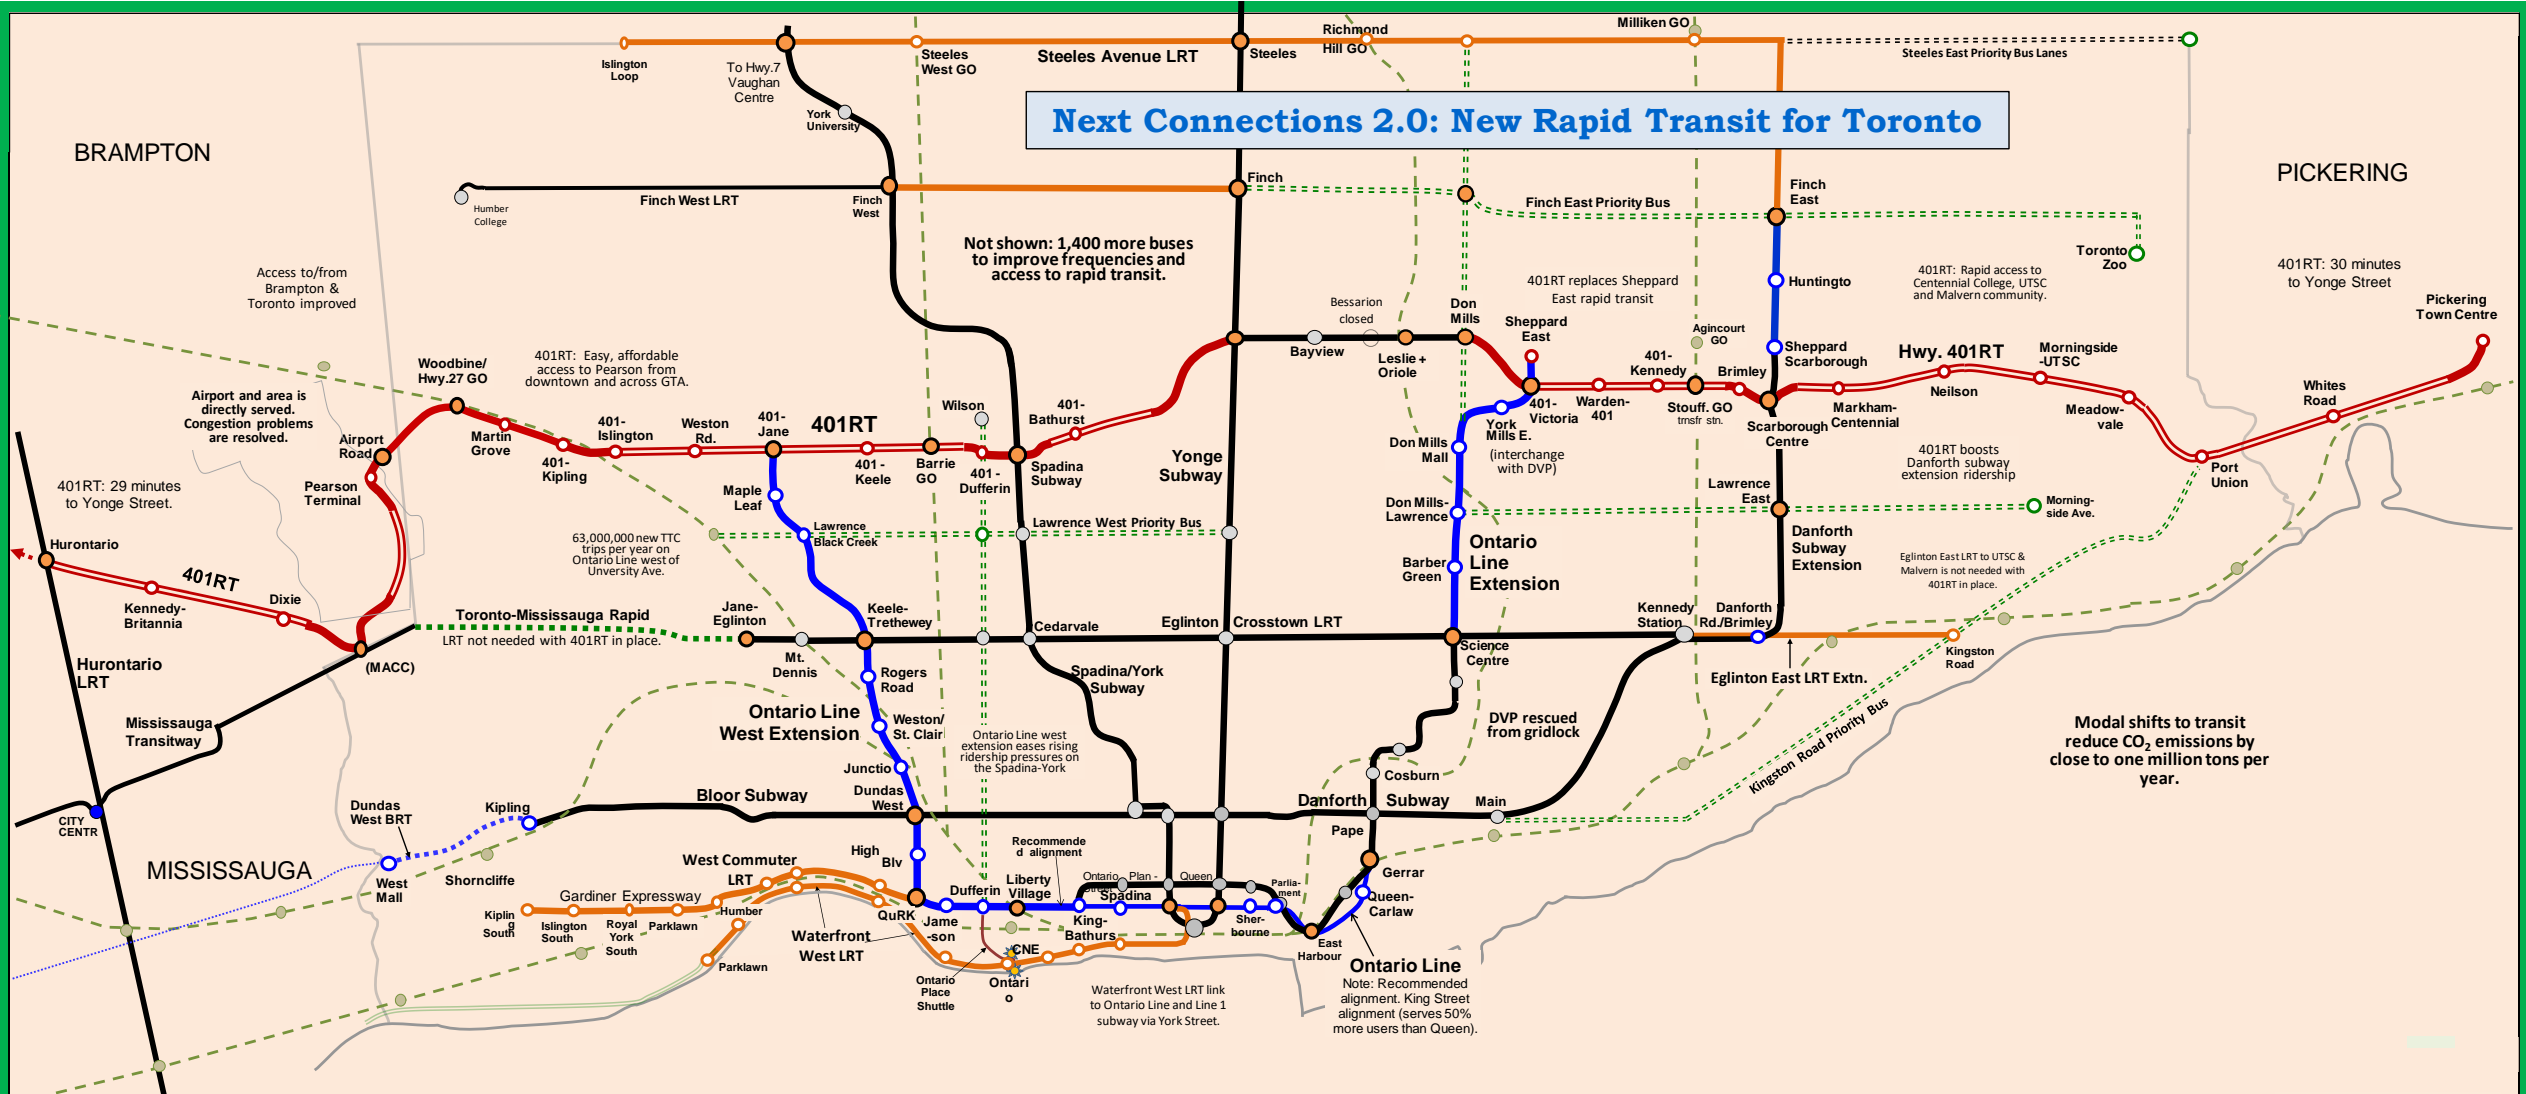

Next Connections 2.0: New Rapid Transit for Toronto

- Current and Committed Rapid Transit and Transit Stations
- 401RT - at grade
- New or Extended Subways
- Priority Bus Lanes
- New Light Rail Transit
- Bus Rapid Transit
- GO Transit
- 401RT - tunneled or elevated
- New Rapid Transit Connection