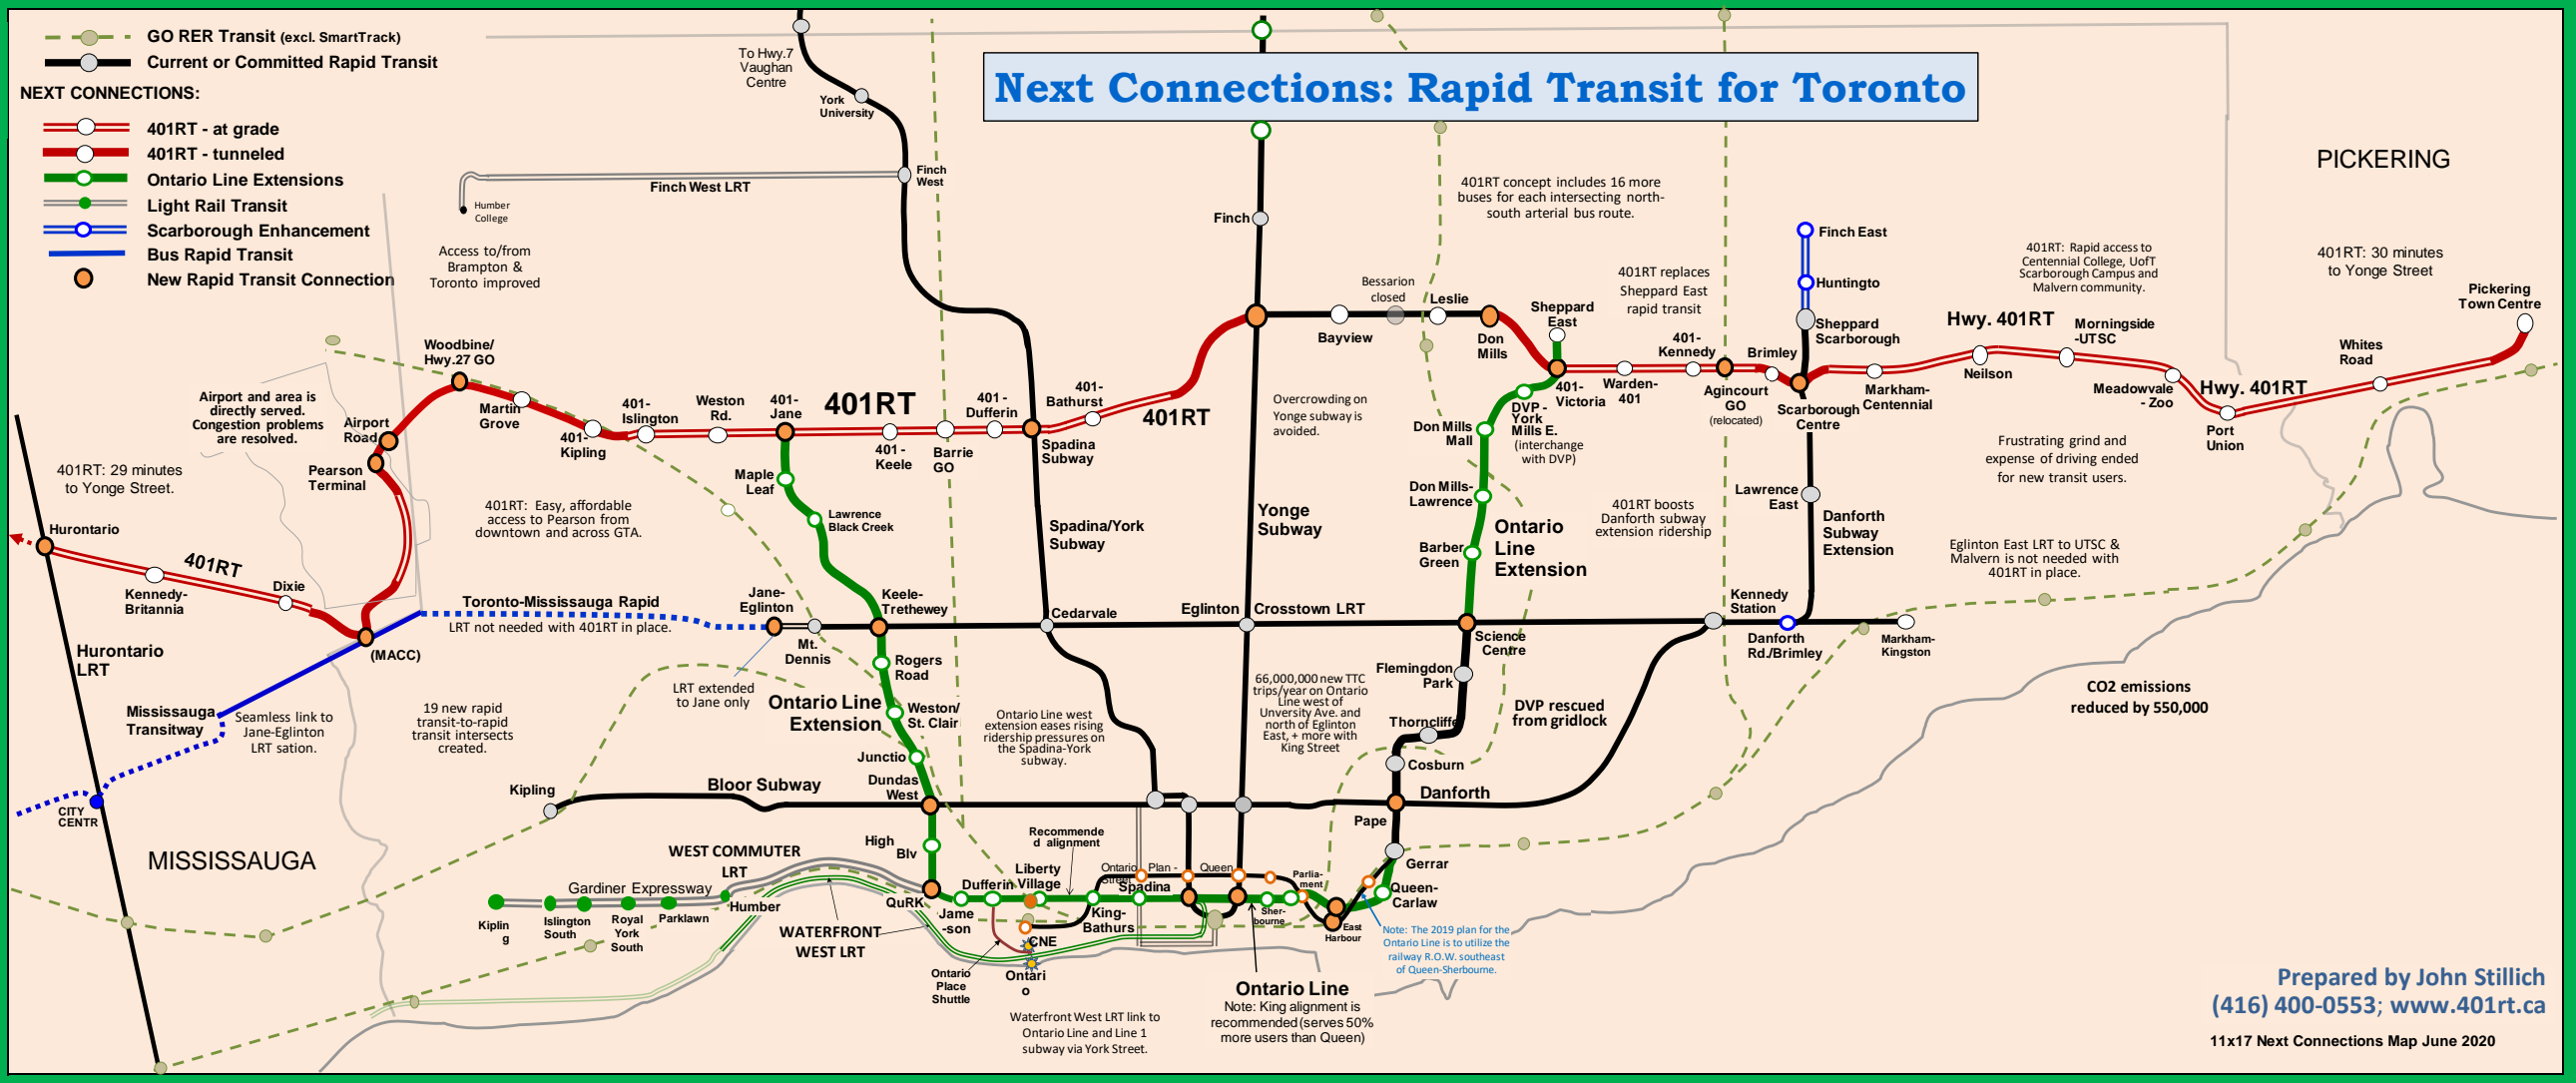

# Next Connections: Rapid Transit for Toronto

- GO RER Transit (excl. SmartTrack)
- Current or Committed Rapid Transit
- NEXT CONNECTIONS:**
- 401RT - at grade
- 401RT - tunneled
- Ontario Line Extensions
- Light Rail Transit
- Scarborough Enhancement
- Bus Rapid Transit
- New Rapid Transit Connection