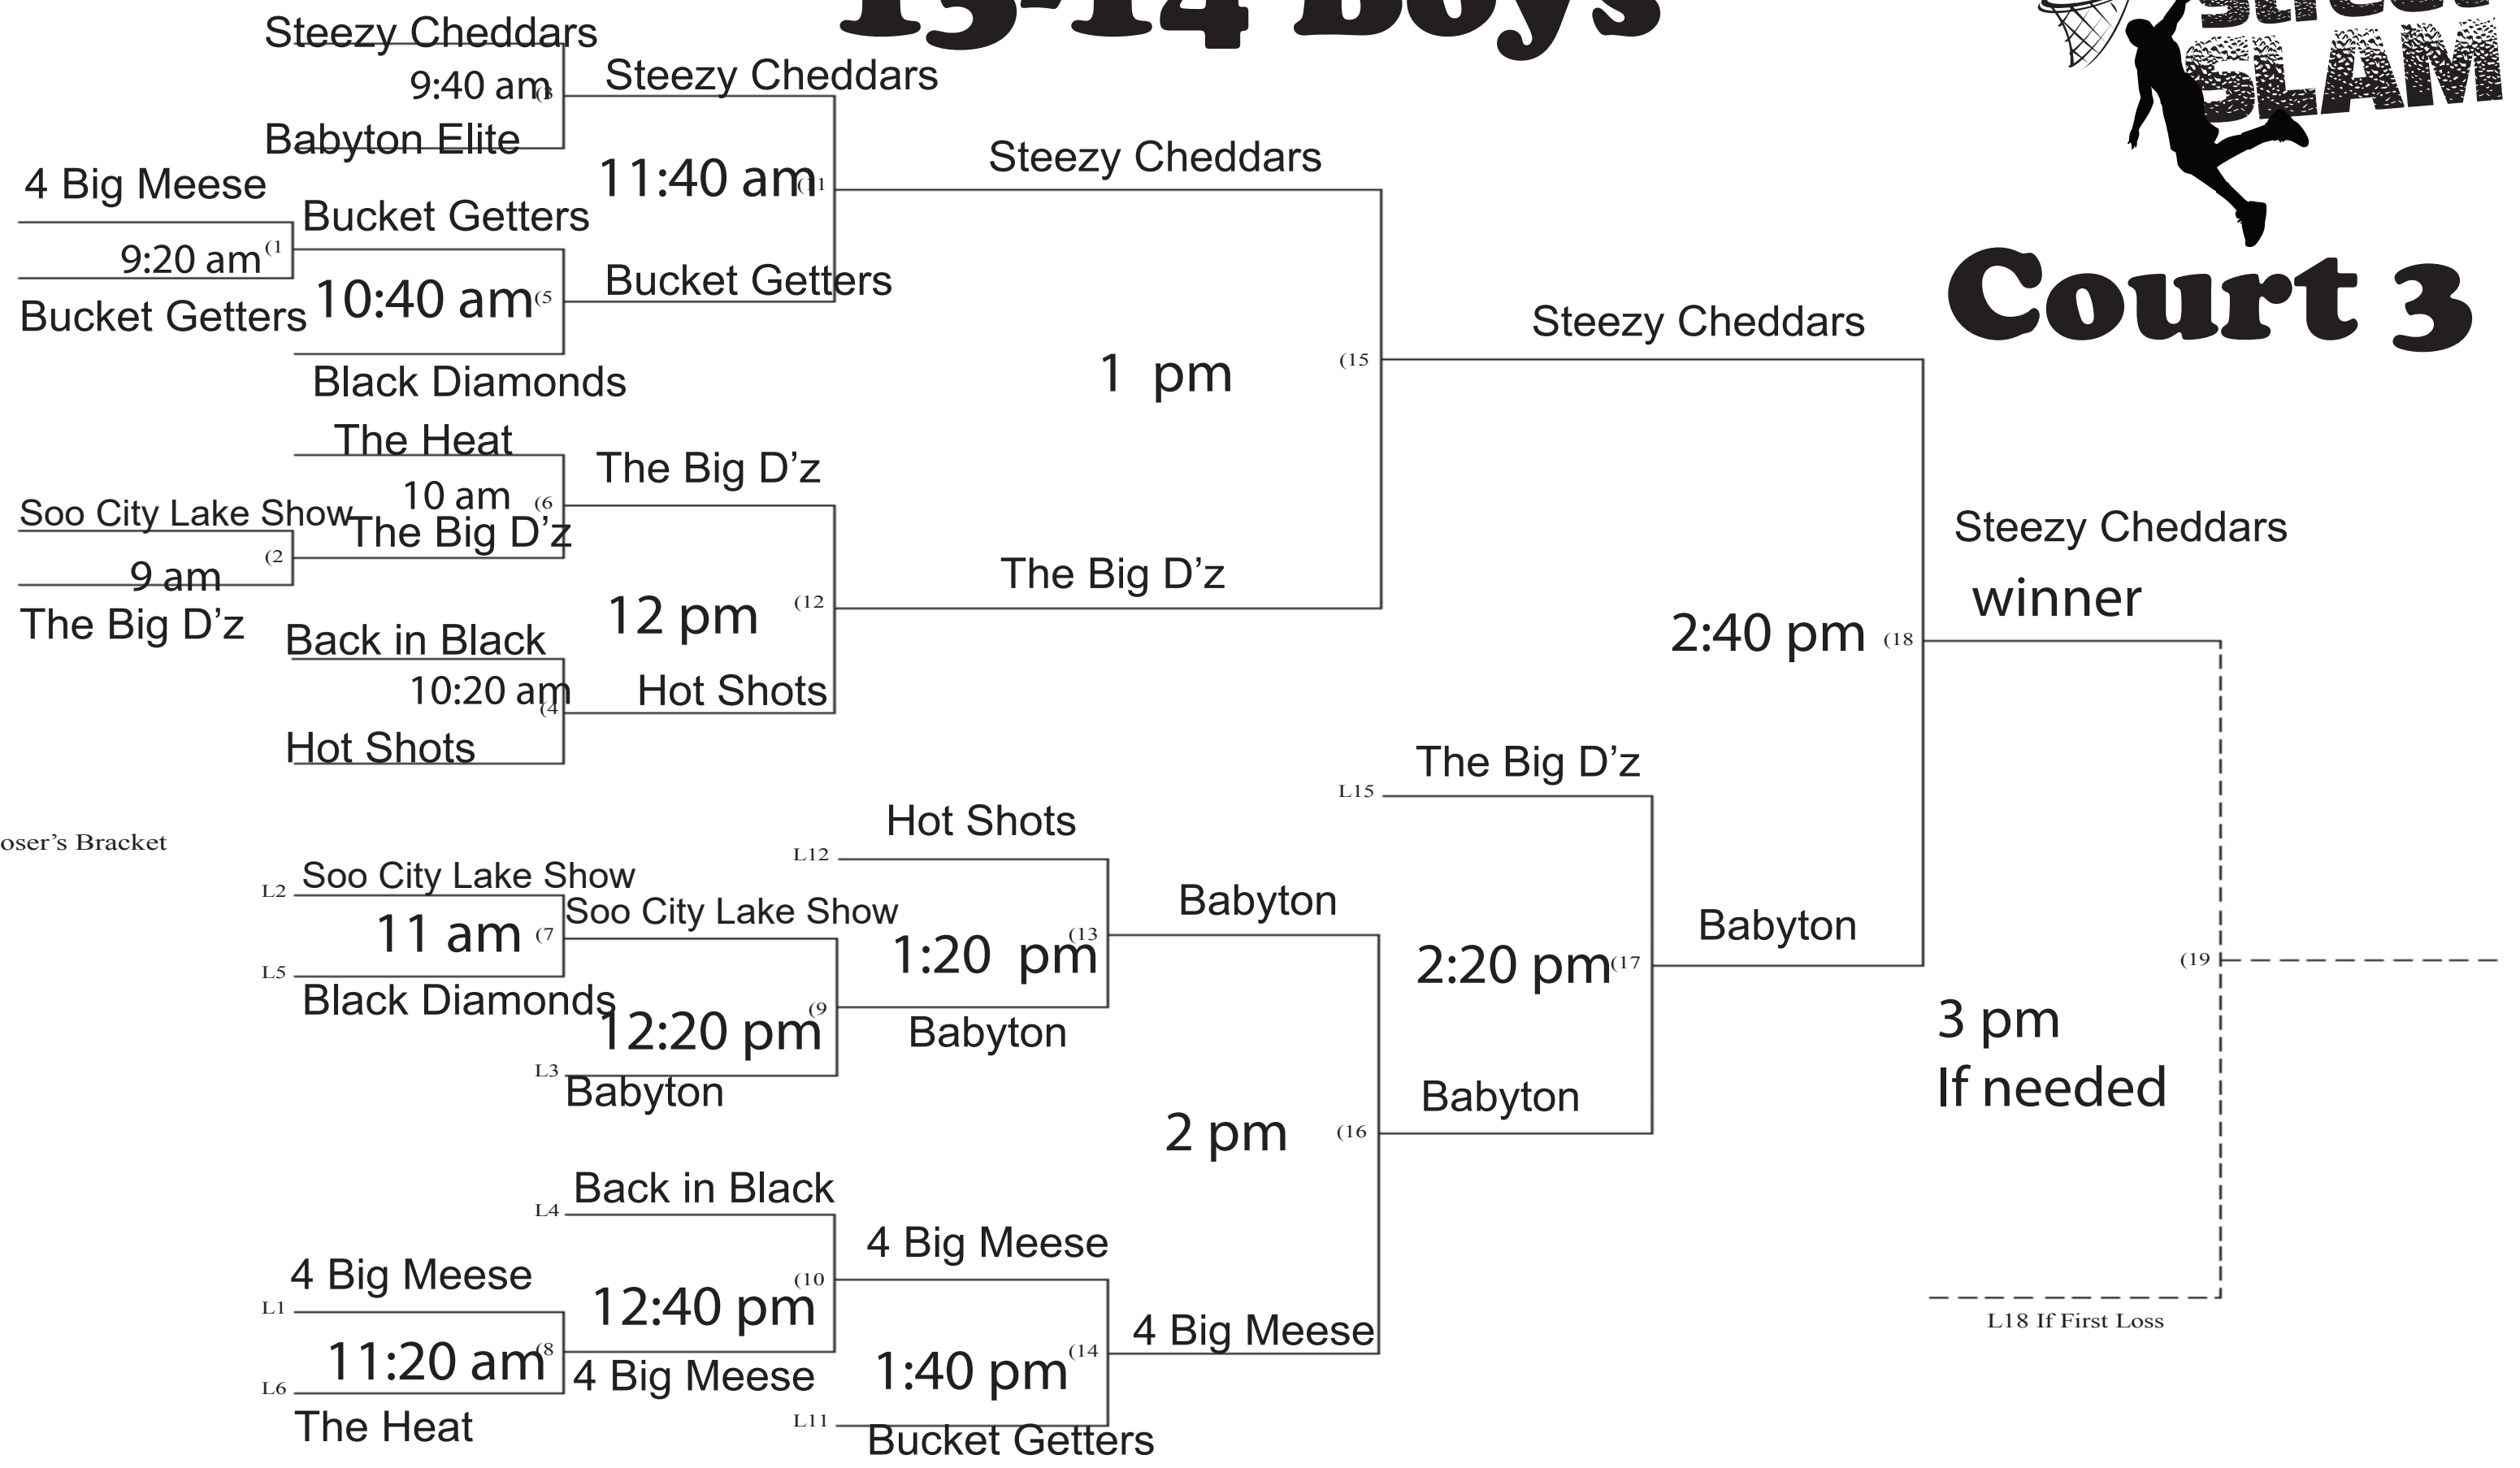

Winner's Bracket

13-14 Boys

Court 3