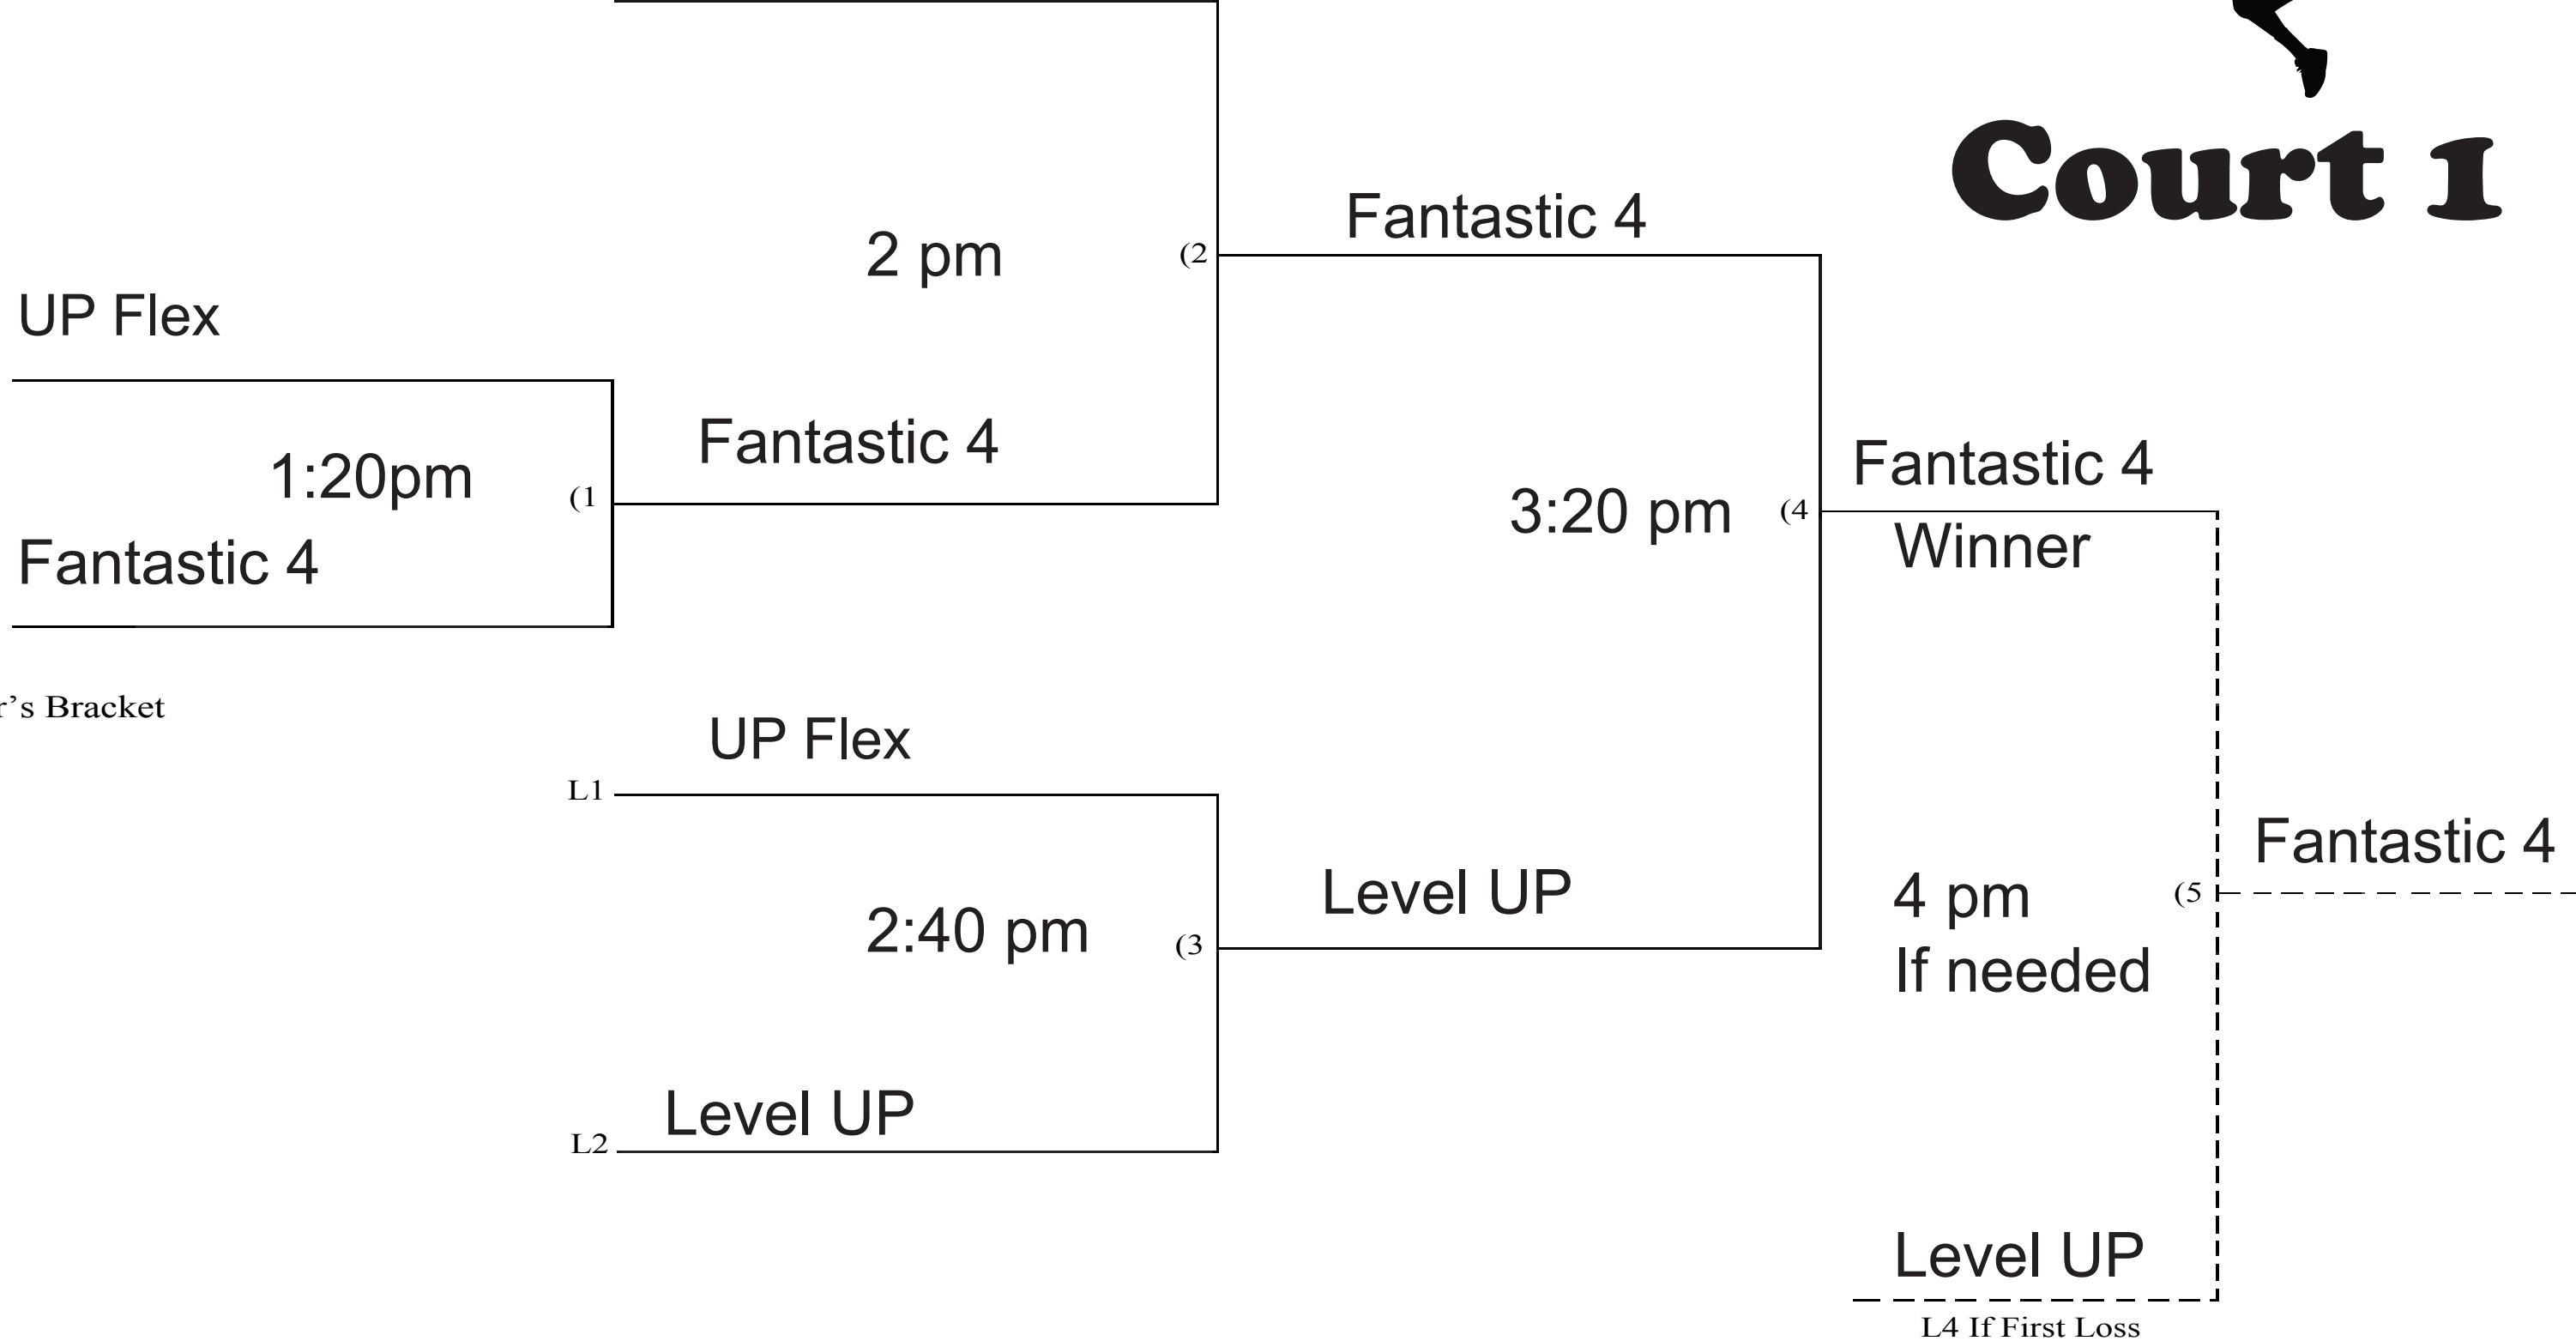

Level UP

4 pm
If needed

Fantastic 4

Level UP

L2

Level UP

L4 If First Loss

Loser's Bracket