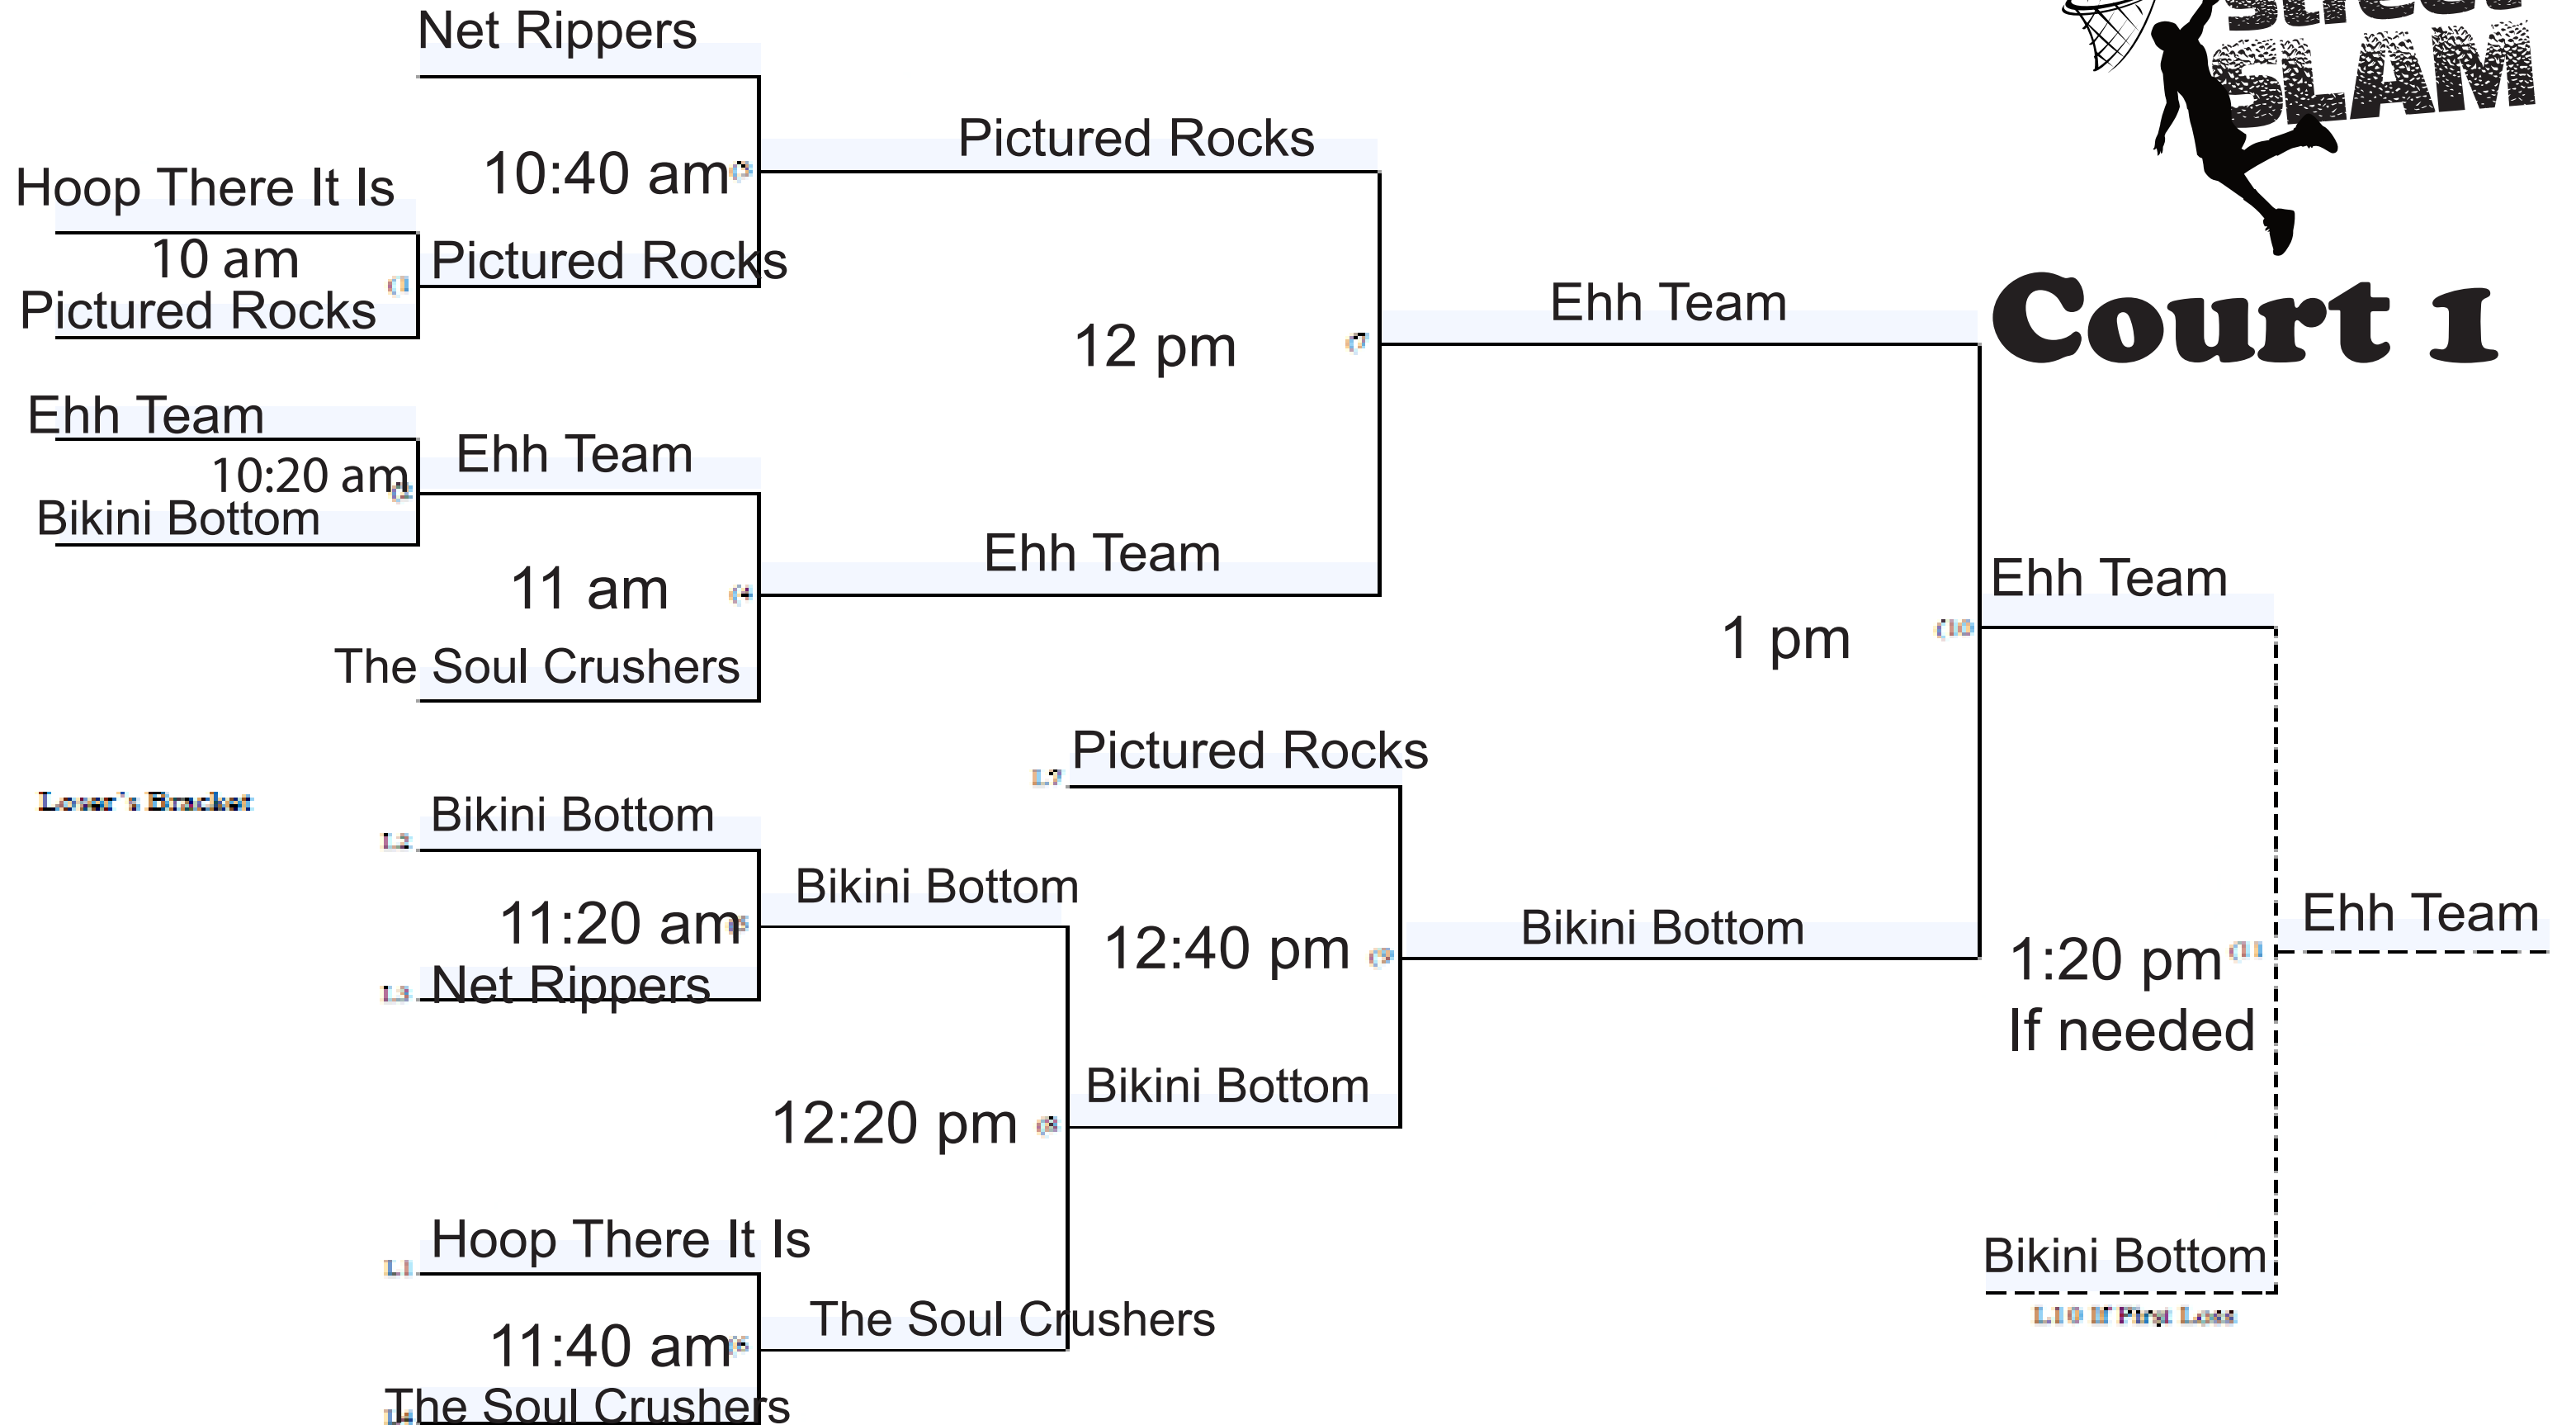

Court 1

Court Kings

Big Ballers

9:20 am (2)

Big Ballers

9 am (1)

Big Ballers

(3)

winner

Court Kings

9:40 am
If needed

Loser's Bracket

L4 If First Loss

11-12 Boys

Court 1

Winner's Bracket