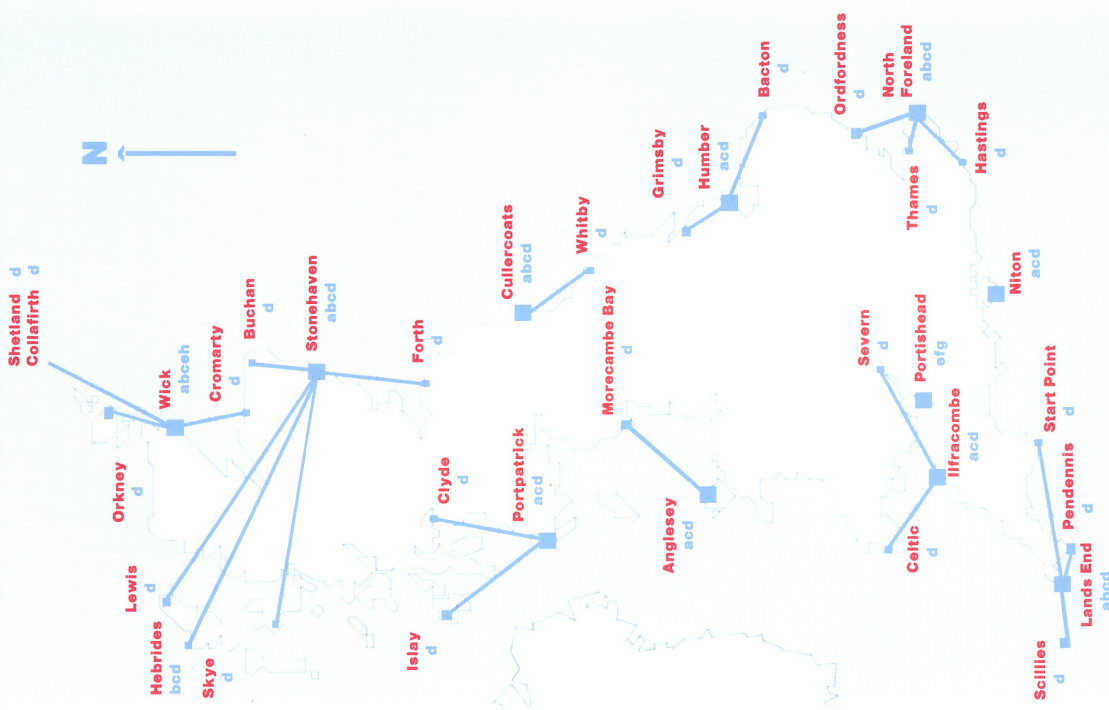

coast radio stations

Locations and services

Key to Map:

- a Medium Range Telegraph
- b Medium Range Tele
- c Medium Range Telephone
- d Short Range (VHF) Telephone
- e Long Range Telegraph
- f Long Range Tele
- g Long Range Telephone
- h Small Craft Telegraph
- Manned Stations
- Remote Controlled Stations
- Remote Controlled Link

British
TELECOM
International

FILE
SID

Maritime Radio Services