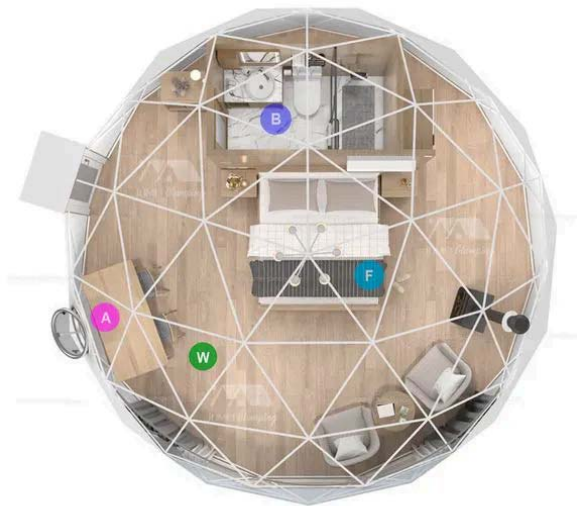

Interior Design & Configuration