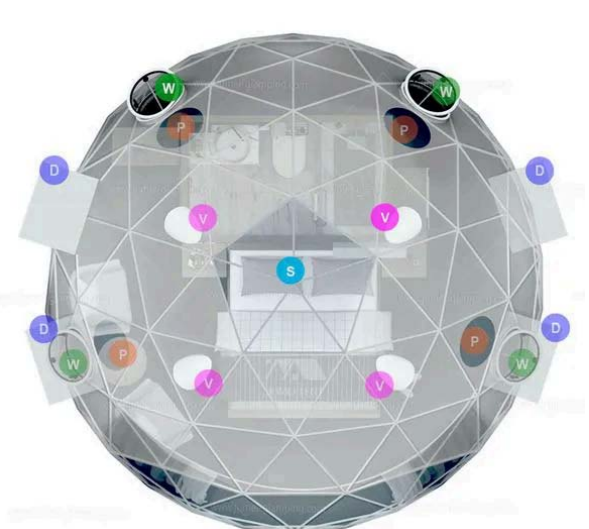

Floor Plan (Layout) Design

Find More: [SOLUTIONS, FLOOR PLANS For DIFFERENT DOME SIZES](#)

Exterior Design & Configuration

Glamping Dome Exterior Configuration

- D Entrance Position**
4 positions for selection
- W Windows Position**
4 positions for selection
- P Clear PVC Window Position**
4 positions for selection
- V Vent Hole**
4 positions for selection, we suggest not choose vent hole if you installed the exhausted fan.
- S Skylight & Auto Sun Roof**
Clear PVC Skylight for light daytime and star gazing at the night with