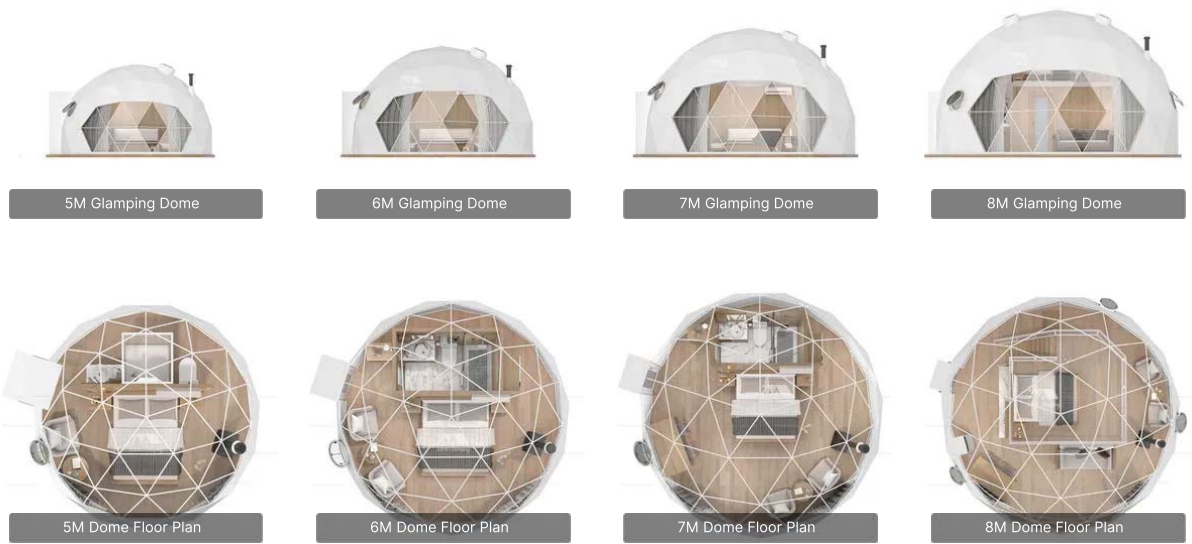

Sizes of Glamping Dome Tent

Determine the size of your dome tent with the suggested room occupancy

| Diameter (m/feet) | Top Height (m) | Struts (mm) | Floor Area (m ²) | Suggested Capacity (people sleeping) |
|-------------------|----------------|-------------|------------------------------|--------------------------------------|
| 4m | 13ft | 2.5 | 12.57 | 1-2 |
| 5m | 16ft | 3 | 19.60 | 1-2 |
| 6m | 20ft | 3.5 | 28.26 | 1-2 |
| 7m | 23ft | 3.7 | 38.48 | 2-4 |
| 8m | 26ft | 4 | 50.24 | 2-4 |
| 10m | 32ft | 5 | 78.5 | 2-6 |

Floor Plan (Layout) Design

Find More: [SOLUTIONS, FLOOR PLANS For DIFFERENT DOME SIZES](#)

Exterior Design & Configuration

Glamping Dome Exterior Configuration

- D Entrance Position**
4 positions for selection
- W Windows Position**
4 positions for selection
- P Clear PVC Window Position**
4 positions for selection
- V Vent Hole**
4 positions for selection, we suggest not choose vent hole if you installed the exhausted fan.
- S Skylight & Auto Sun Roof**
Clear PVC Skylight for light daytime and star gazing at the night with