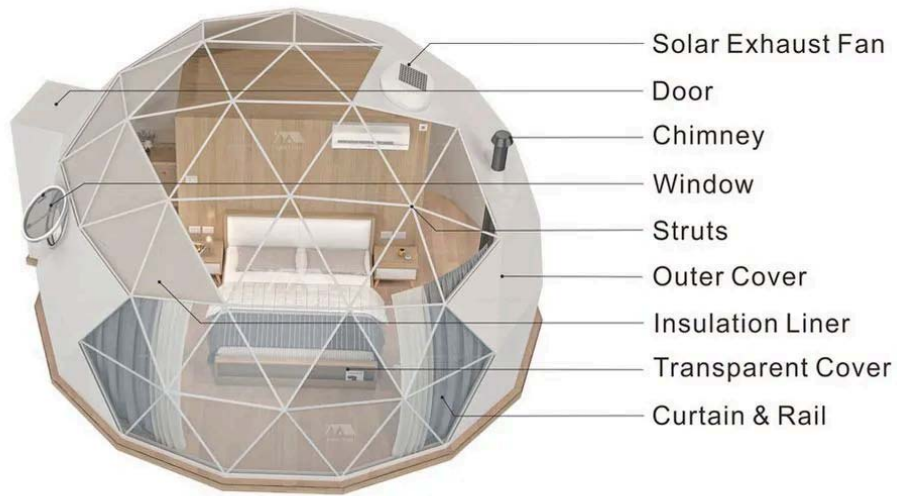

Sizes of Glamping Dome Tent

Determine the size of your dome tent with the suggested room occupancy

| Diameter (m/feet) | Top Height (m) | Struts (mm) | Floor Area (m ²) | Suggested Capacity (people sleeping) |
|-------------------|----------------|-------------|------------------------------|--------------------------------------|
| 4m | 13ft | 2.5 | 12.57 | 1-2 |
| 5m | 16ft | 3 | 19.60 | 1-2 |
| 6m | 20ft | 3.5 | 28.26 | 1-2 |
| 7m | 23ft | 3.7 | 38.48 | 2-4 |
| 8m | 26ft | 4 | 50.24 | 2-4 |
| 10m | 32ft | 5 | 78.5 | 2-6 |

Floor Plan (Layout) Design

Find More: [SOLUTIONS, FLOOR PLANS For DIFFERENT DOME SIZES](#)

Exterior Design & Configuration

Glamping Dome Exterior Configuration

- D Entrance Position**
4 positions for selection
- W Windows Position**
4 positions for selection
- P Clear PVC Window Position**
4 positions for selection
- V Vent Hole**
4 positions for selection, we suggest not choose vent hole if you installed the exhausted fan.
- S Skylight & Auto Sun Roof**
Clear PVC Skylight for light daytime and star gazing at the night with