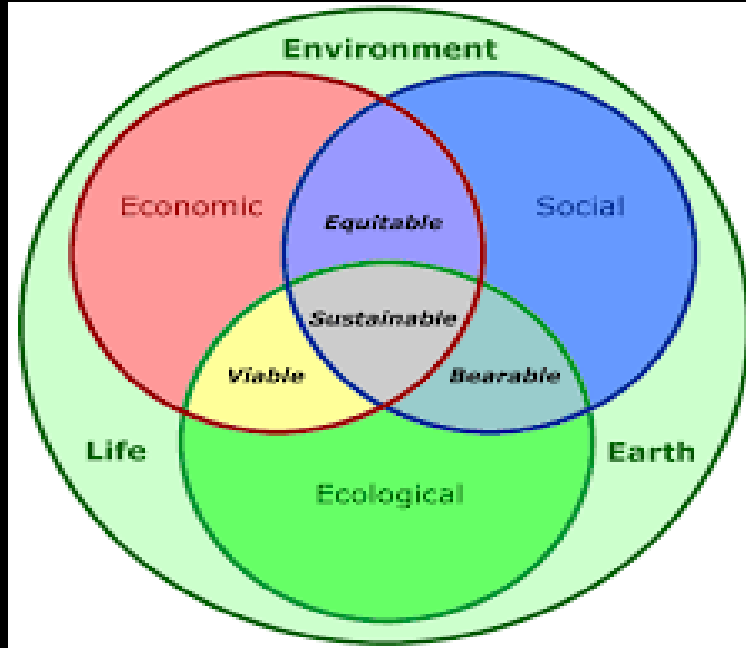

Life, as an EcoSystem (LaaES) – Done With MnM EaaS

(EcoSystem as a Service)

Sustainable Model - YES

Investors, Relax and Put Your Mind at EaaS!

New Logo – MnMOne
A Firm Sustainable
Foundation