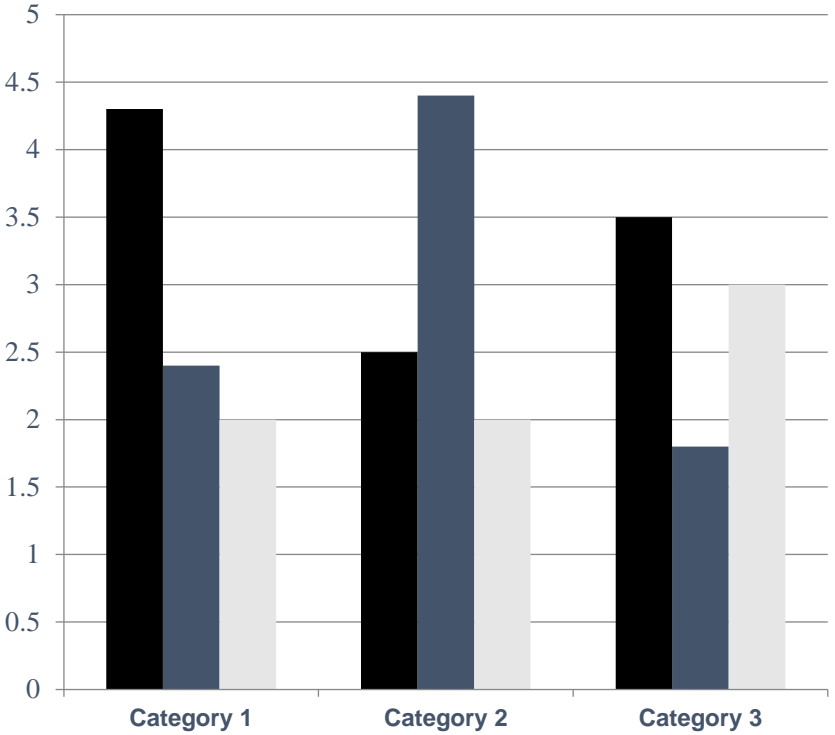

■ Series 1   ■ Series 2   ■ Series 3