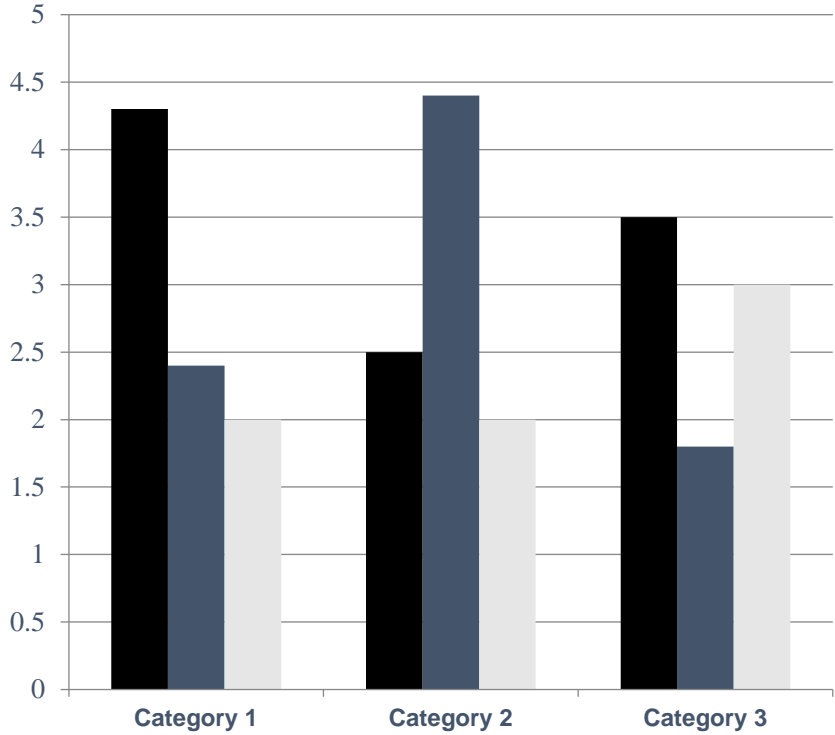

Page Concept / Section Title

Subtitle in the form of a sentence that explains the page

■ Series 1   ■ Series 2   ■ Series 3