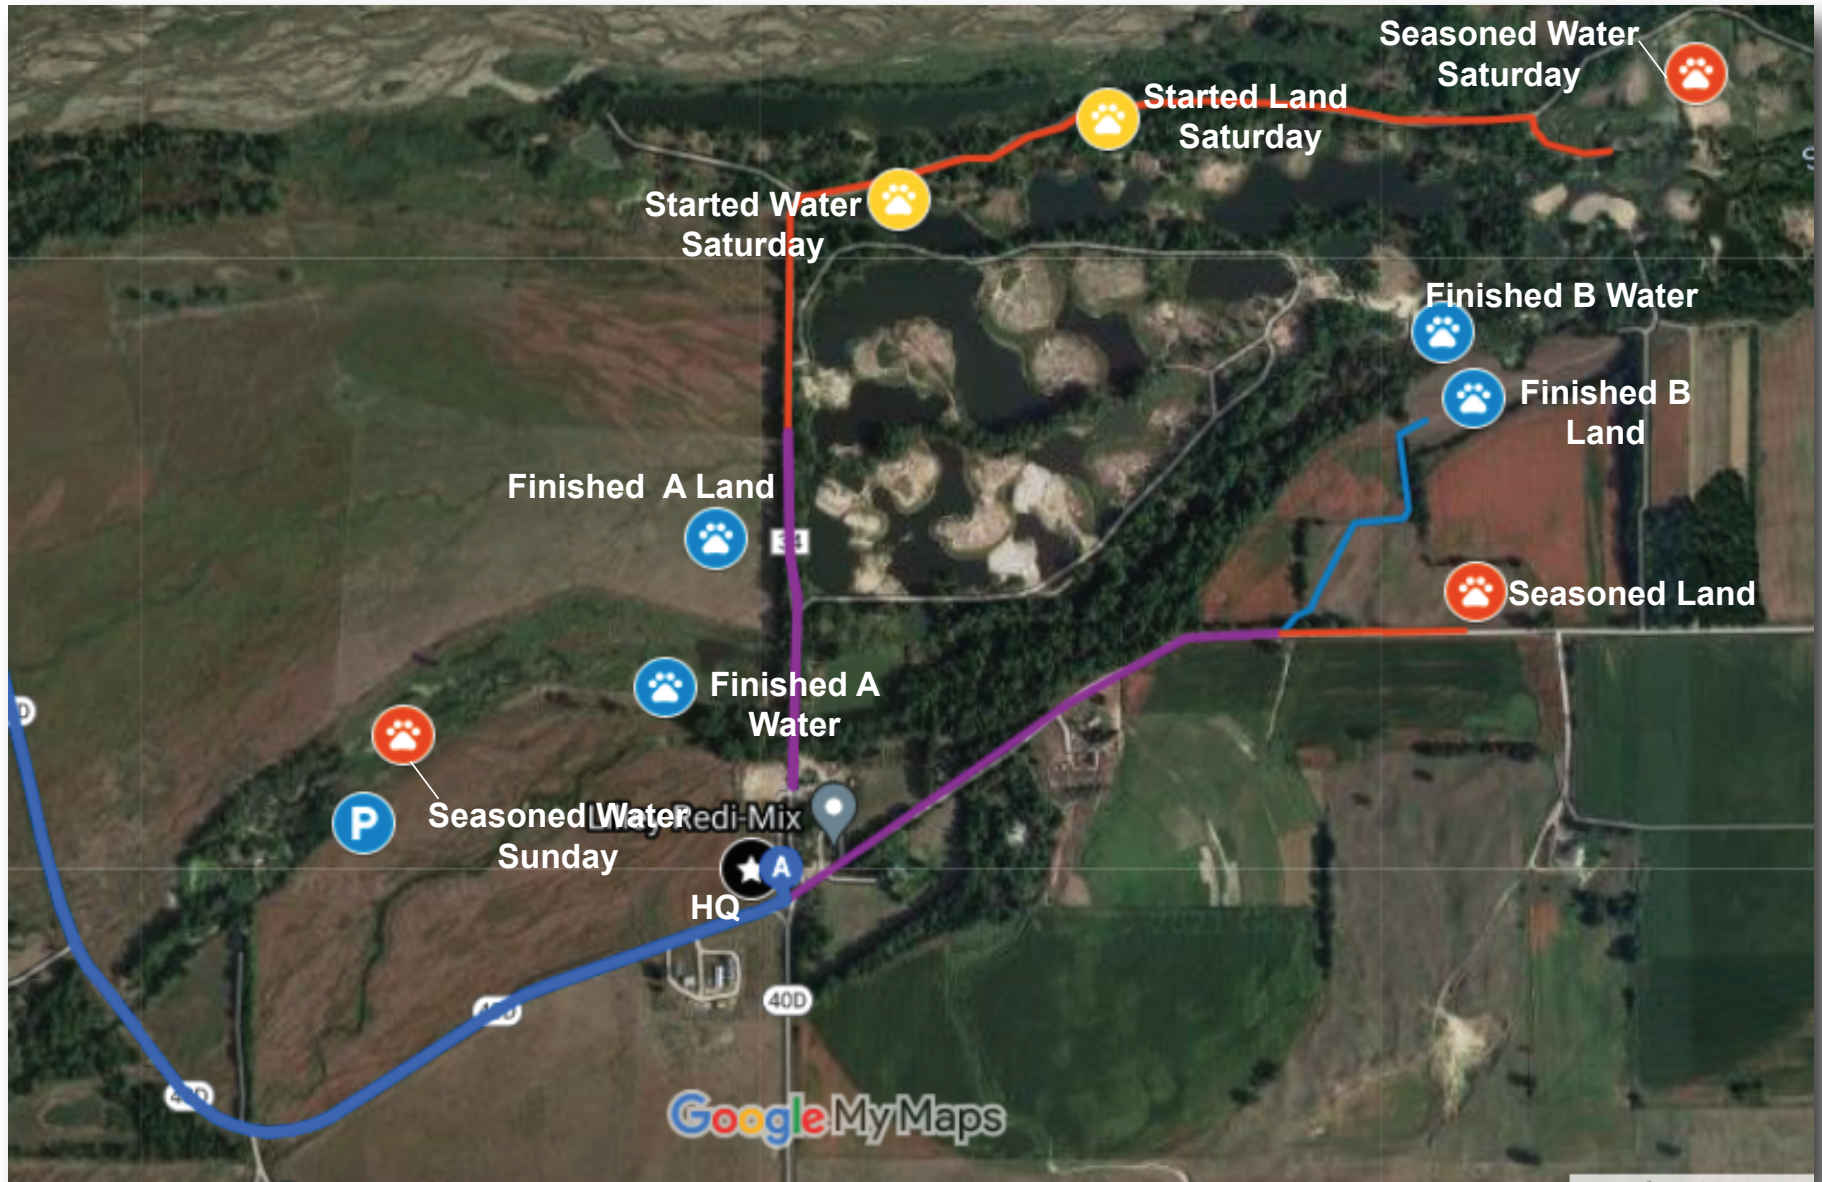

# Great Plains HRC 2021 Hunt Test Main Site

\* Flip Over for the Map to Started Land/Water for **Sunday**  
Crane Trust Land - Near Grand Island Exit

## Started Land & Water - Sunday

### To Crane/Trust Land from I-80 Wood River Exit

- I-80 East for 11.4 mi
- Take exit 312 for US-34/US-281  
South toward Hastings for 0.7 mi
- Turn Right onto W Elm Island Rd
- Go 1.2 mi to the gate
- Go straight (south) through the  
gate
- Go approx. ½ mile to the Test Site  
(River to the South, Pond to the  
North)