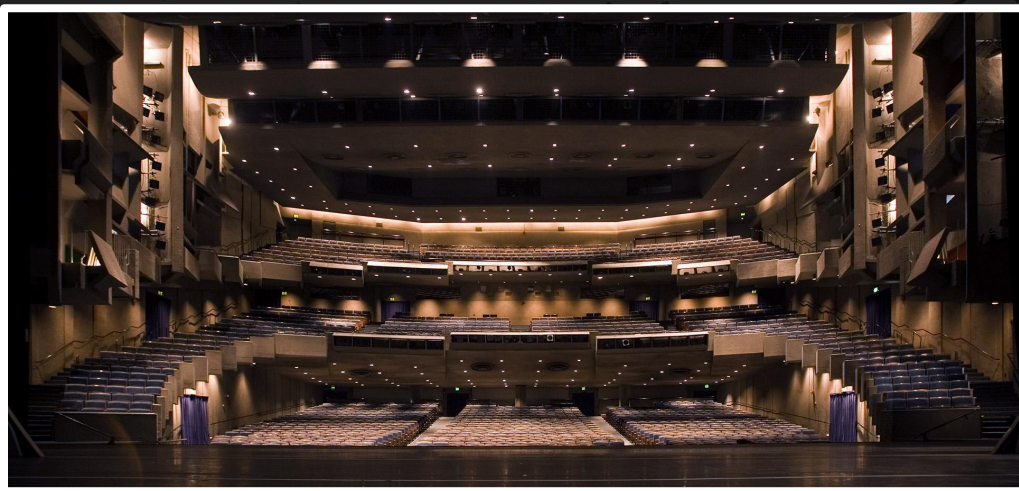

ROBOPALOOZA 2026 FESTIVAL

BROUGHT TO YOU BY THE INSTITUTE OF ELECTRICAL & ELECTRONICS ENGINEERS (IEEE) & T-ZERO MEDIA:

- + Multi-Robot IEEE Lunar Telepresence Competition
- + Robot Rodeo with robot demonstrations
- + Leading Robotics Companies & Makers
- + Physical AI Developers
- + Career Fair with Speed Dating for Jobs
- + Networking / Food Trucks
- + Electronic Music with DJ's
- + Live Music Concert in the Evening

EPIC LOCATION... ...UC BERKELEY: LOWER SPROUL PLAZA

SIZE & CAPACITY: Dimensions 200 ft x 50 ft
Square Footage: 10,000
Capacity: 1,500 People

LIVE MUSIC CONCERT... ...UC BERKELEY: ZELLERBACH HALL AUDITORIUM