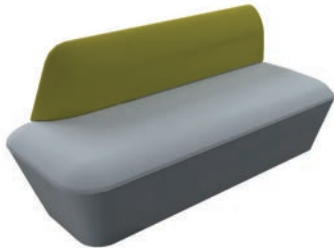

ALTACIA	INFINITY	LUX	
VO-574I	VO-574IF	VO-574IL	65 in x 27 1/2 in x 31 1/2 in Left side module
VO-574IG	VO-574IFG	VO-574ILG	65 in x 27 1/2 in x 31 1/2 in Left side with electrical outlet