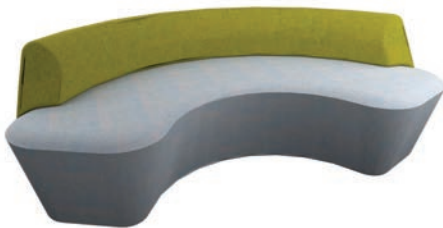

ALTACIA	INFINITY	LUX	
VO-554	VO-554F	VO-554L	90 1/2 in x 27 1/2 in x 31 1/2 in 180° concave connecting module
VO-554G	VO-554FG	VO-554LG	90 1/2 in x 27 1/2 in x 31 1/2 in 180° concave connecting module with electrical outlet