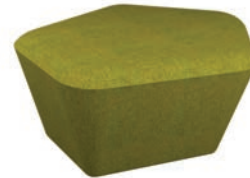

FIVE-SIDED FOOTSTOOL

ALTACIA	INFINITY	LUX	
VO-556	VO-556F	VO-556L	35 1/2 in x 43 1/2 in x 18 in