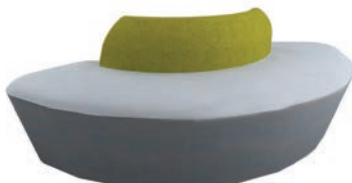

ALTACIA	INFINITY	LUX	
VO-552	VO-552F	VO-552L	90 1/2 in x 27 1/2 in x 31 1/2 in 180° concave connecting module
VO-552G	VO-552FG	VO-552LG	90 1/2 in x 27 1/2 in x 31 1/2 in 180° concave connecting module with electrical outlet