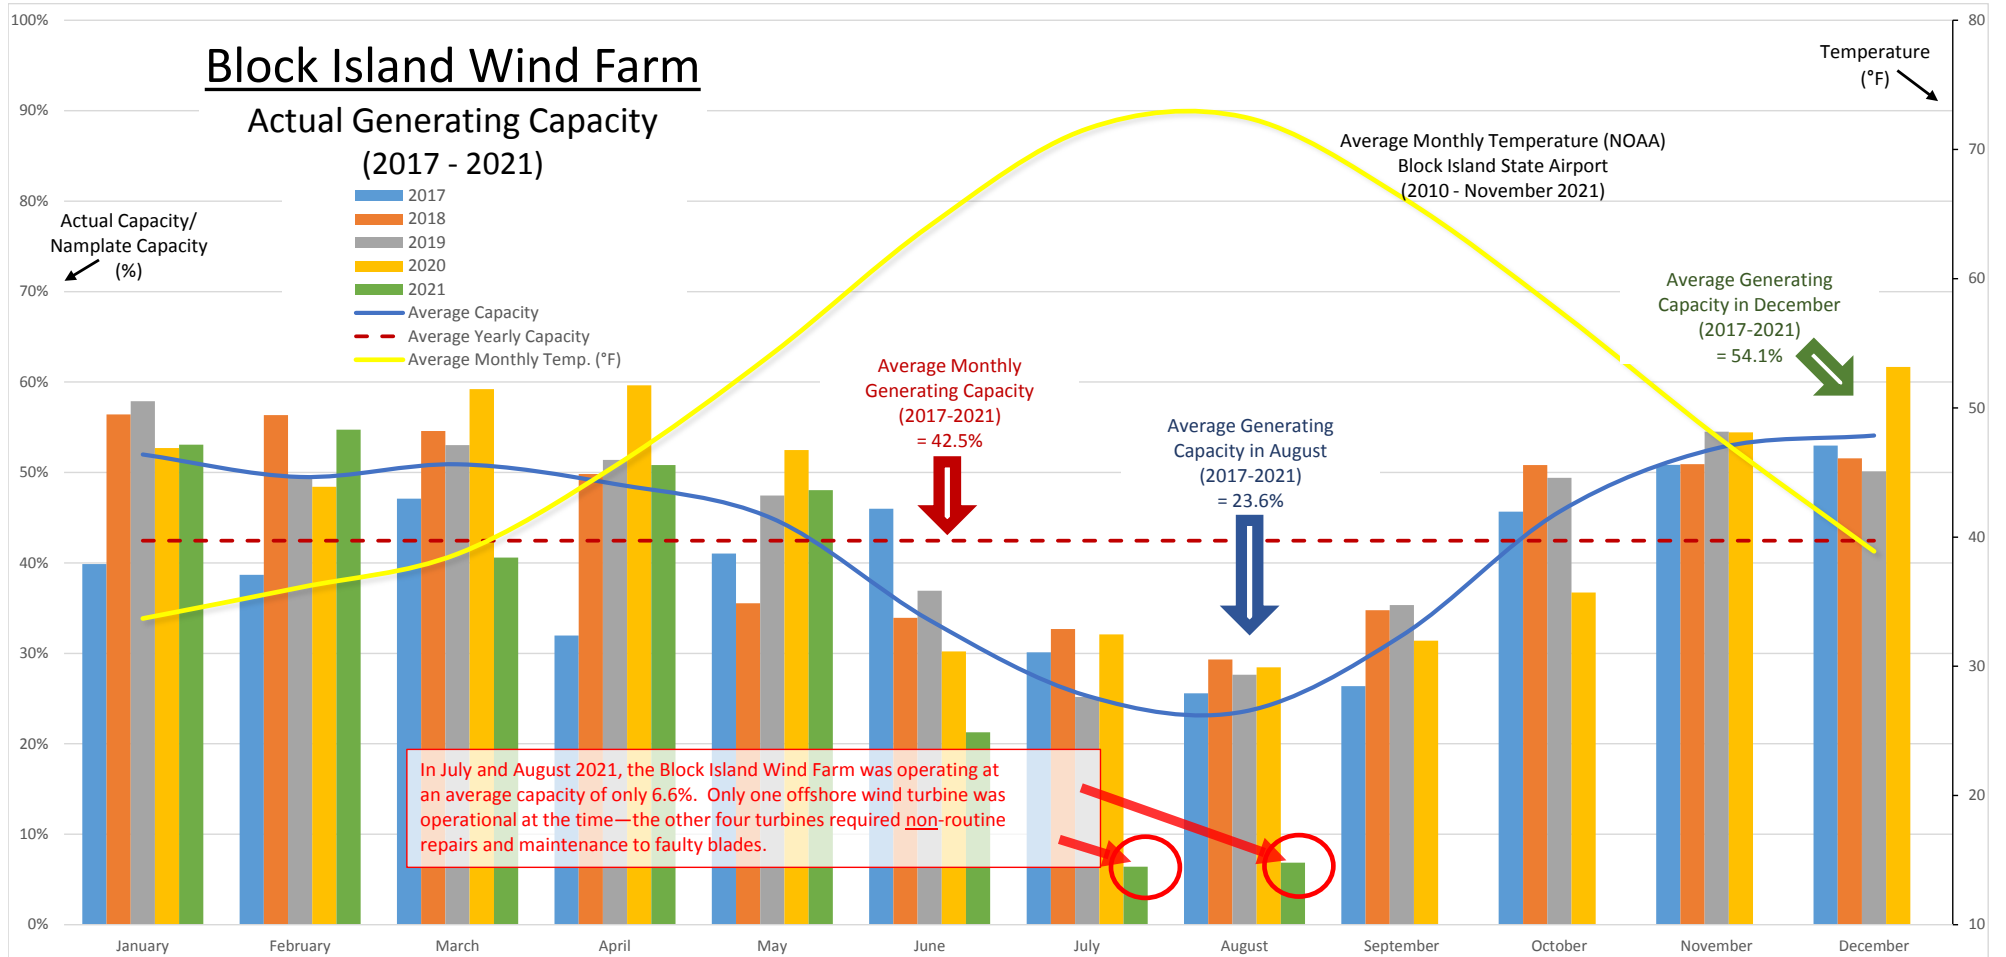

Block Island Wind Farm

Actual Generating Capacity (2017 - 2021)

Source: U.S. Energy Information Administration (graph by Si Kinsella, last updated on Nov 19, 2021)

https://www.eia.gov/electricity/data/browser/#/plant/58035?freq=M&start=201501&end=201908&ctype=linechart<ype=pin&pin=&maptype=0&linechart=ELEC.PLANT_GEN.58035-ALL-ALL.M&columnchart=ELEC.PLANT_GEN.58035-ALL-ALL.M