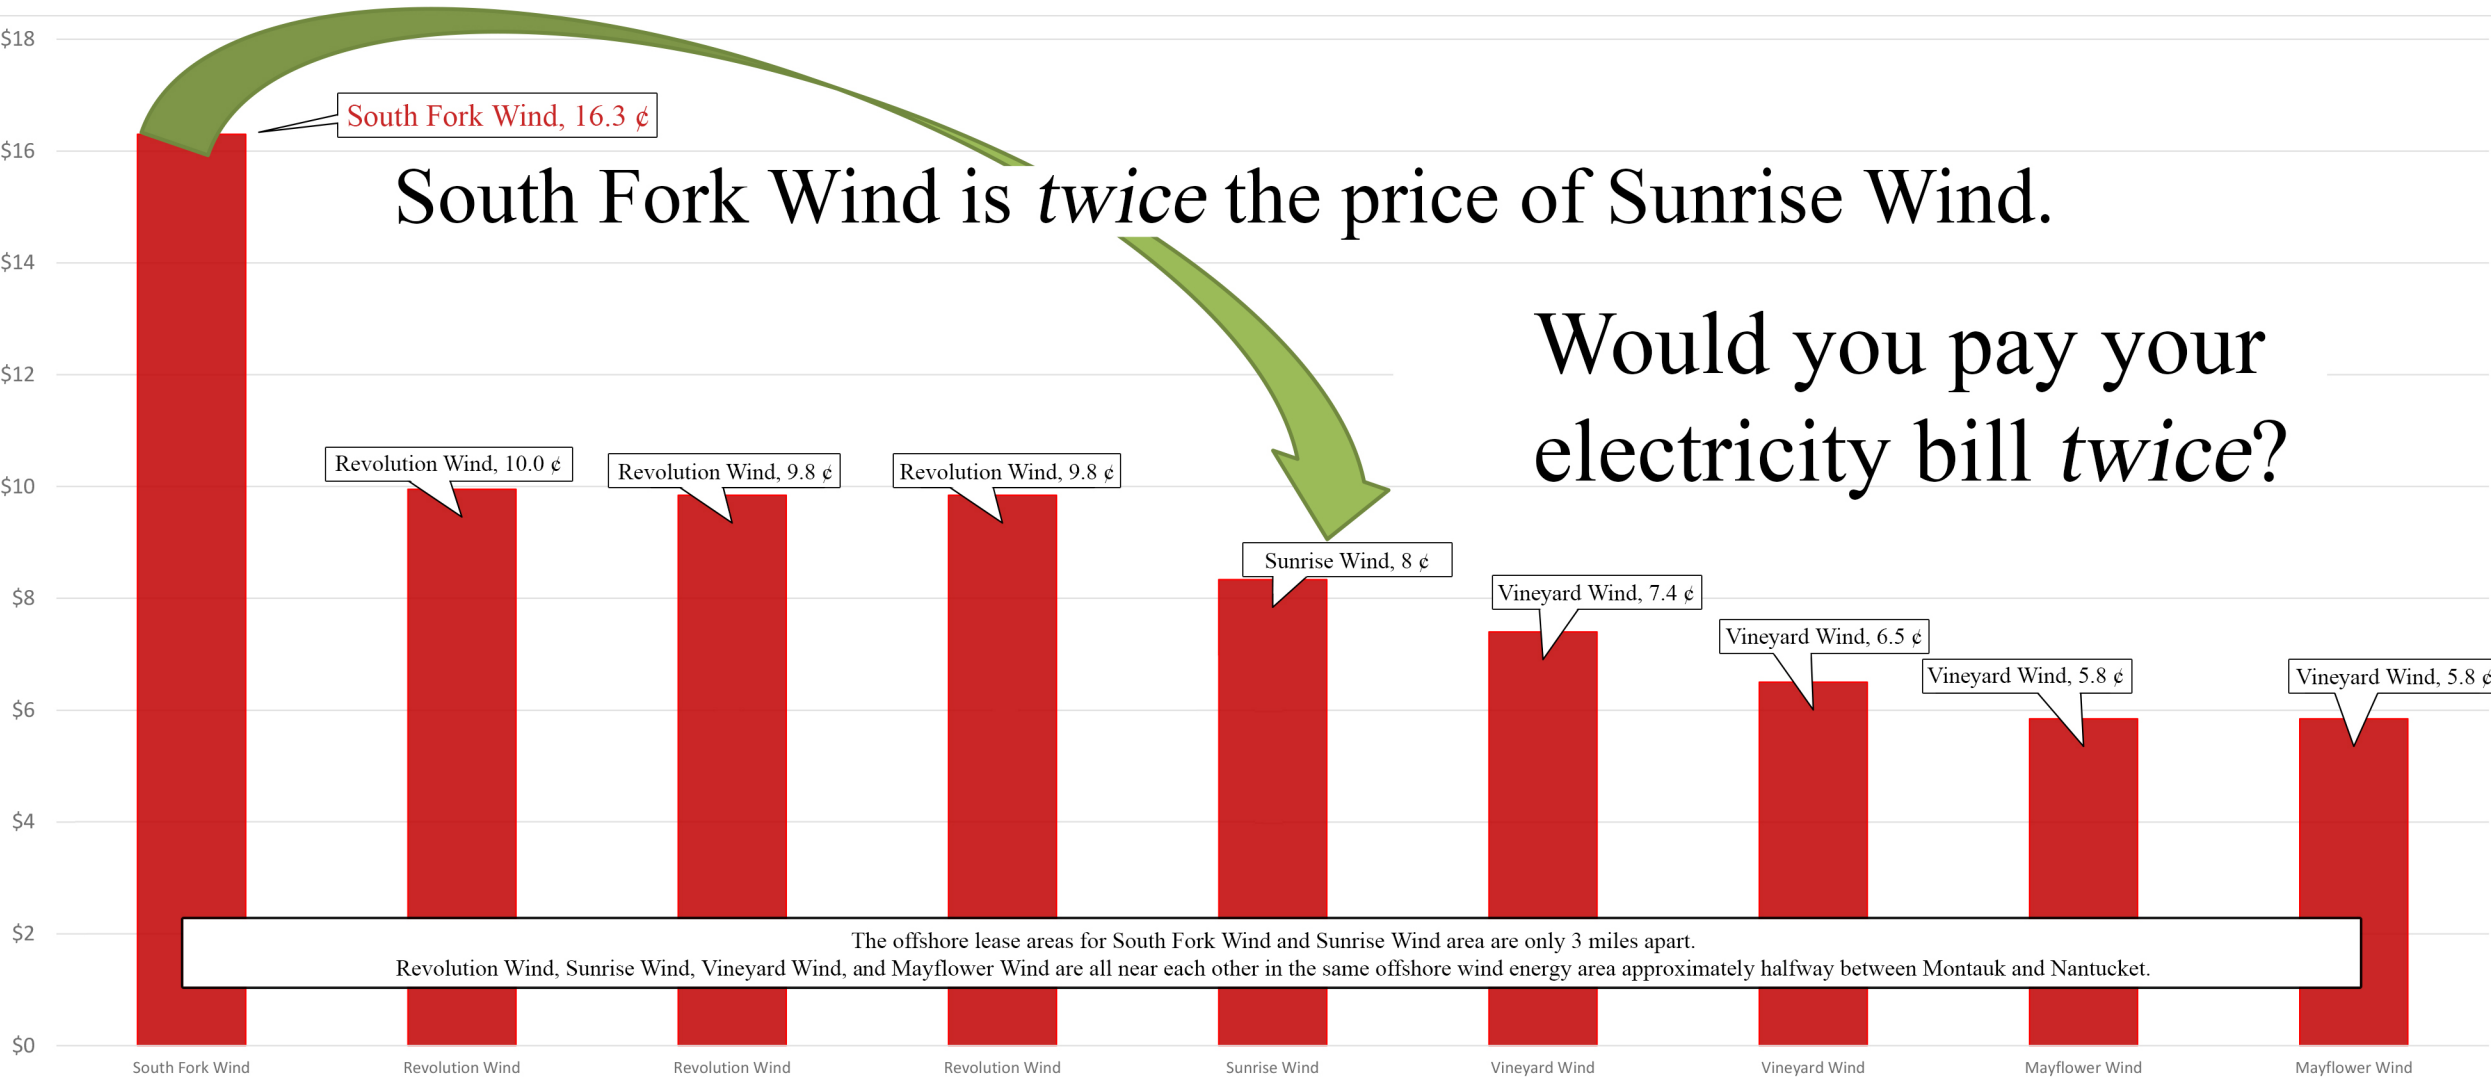

South Fork Wind is *twice* the price of Sunrise Wind.

Would you pay your electricity bill *twice*?

The offshore lease areas for South Fork Wind and Sunrise Wind area are only 3 miles apart.
Revolution Wind, Sunrise Wind, Vineyard Wind, and Mayflower Wind are all near each other in the same offshore wind energy area approximately halfway between Montauk and Nantucket.