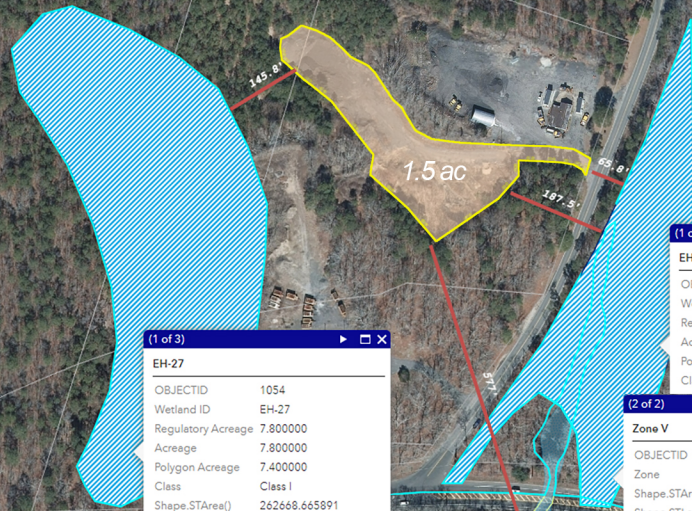

Find address or place

(1 of 3)

EH-27	
OBJECTID	1054
Wetland ID	EH-27
Regulatory Acreage	7.800000
Acreage	7.800000
Polygon Acreage	7.400000
Class	Class I
Shape.STArea()	262668.665891
Shape.STLength()	2368.475841
Zoom to	***

(1 of 2)

EH-28	
OBJECTID	1055
Wetland ID	EH-28
Regulatory Acreage	4.600000
Acreage	4.600000
Polygon Acreage	4.600000
Class	Class I

(2 of 2)

Zone V	
OBJECTID	5
Zone	Zone V
Shape.STArea()	1463598567.392014
Shape.STLength()	243533.058378
Zoom to	***