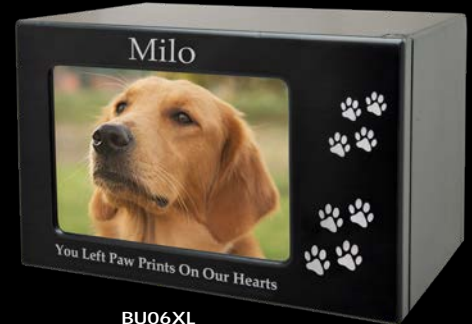

M-023
10.75" L x 8.75" W x 6" H
350 cubic inches
(Shown with pet photo engraved directly into wood plus text)

M-051
11.5" L x 4.75" W x 10" H
200 cubic inches
(Shown with pet photo engraved directly into wood plus text)

M-027
9.5" L x 6.6" W x 9.5" H
370 cubic inches
(Shown with pet photo engraved directly into wood plus text and clip art)

Engravable Wooden Pet Urns with Photo Display

This composite wood urn has a flawless finish in black/brown espresso or cherry satin finish that has a super-soft feel with a deep, dark luster. Photo slides in easily from the top or side depending on your choice of vertical or horizontal format. Allows custom engraving and photo print option for an additional fee.

BU06Med
Espresso

CU06Med
Cherry

CU06XL
Cherry

BU06XL
Espresso

Medium

4.25" L x 4" W x 5.75" H or 5.75" L x 4" W x 4.25" H
Photo Window: 2.625" L x 4.125" H or 4.125" L x 2.625" H
Display vertical or horizontal.
42 cubic inches