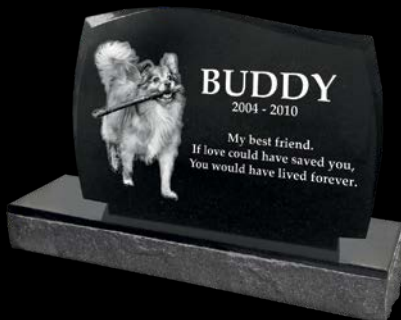

Granite Photo Marker- Legacy
Legacy Marker Size: 12"L x 8"H
Base size: 16"L x 5"W x 2.5"H