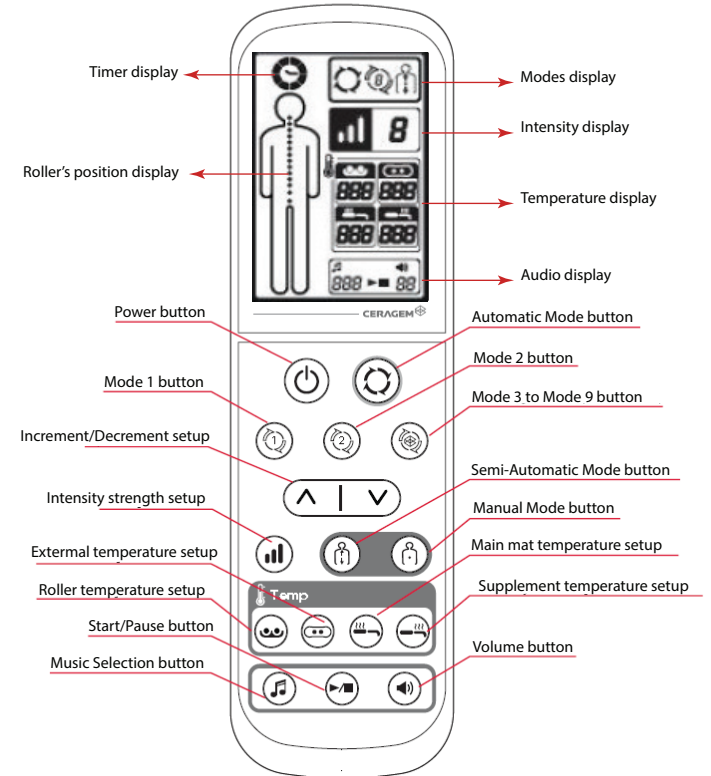

DIAGRAM OF FUNCTIONAL ROLLER IN EACH MODE

V3 Remote Control button layout

 = Moxibustion (Heat&Pushing application on acupressure points)

 = Finger pressure, massaging, chiropractic effects

CERAGEM
MAGICBED