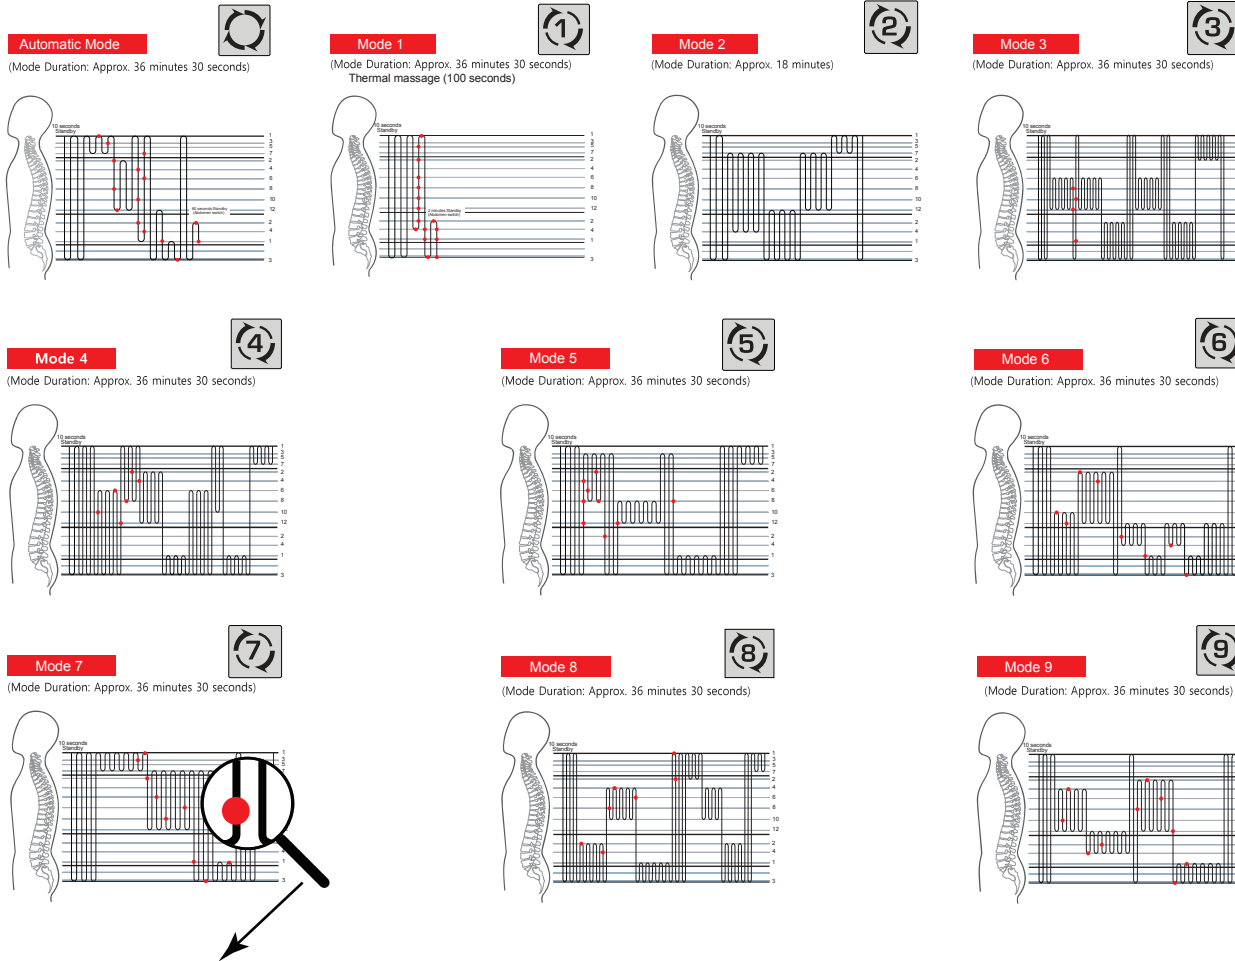

DIAGRAM OF FUNCTIONAL ROLLER IN EACH MODE

V3 Remote Control button layout

 = Moxibustion (Heat&Pushing application on acupressure points)

 = Finger pressure, massaging, chiropractic effects

CERAGEM
MAGICBED

23801 El Toro Rd
Lake Forest CA 92630
Tel. (949) 878-1179
www.ceragemmagicbed.com