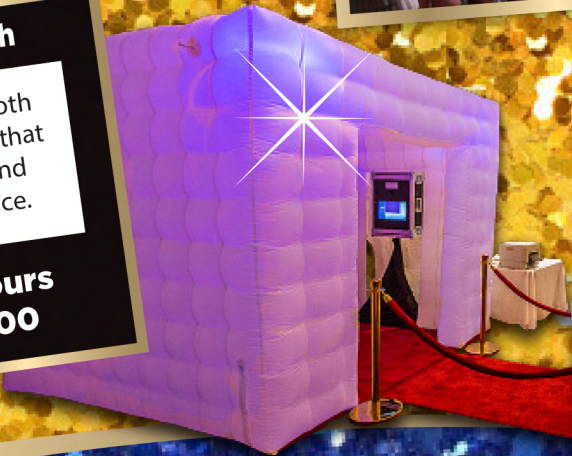

Photo Booth

PACKAGES

Roaming LED Photo Booth

An attendant will be roaming your event with a mobile LED handheld photo booth. Guests will have the option to take a Photo, GIF, Boomerang, or Video. Once they are finished they will have the option to share via text message, Bluetooth, email, or social media.

1 Hour \$250
3 Hours \$350

Stationery Photo Booth

Stationary Photo Booth with a 8' x 8' Backdrop (Multiple Options available) along with a complete event-themed prop table which includes Hats, Masks, Boas, Signs, and more! All pictures can be shared via text message, Bluetooth, email, or social media.

2 Hours \$300
4 Hours \$400

LED Enclosure Booth

Upgrade our open-air booth with an XL LED Enclosure that your guests can enter and enhance their experience.

2 Hours \$400
4 Hours \$500

WE ALSO OFFER

Custom Grass and Flower Walls
 Pipe and Drape Backdrops
 Balloon Backdrops and More!
 4"x6" Prints Available