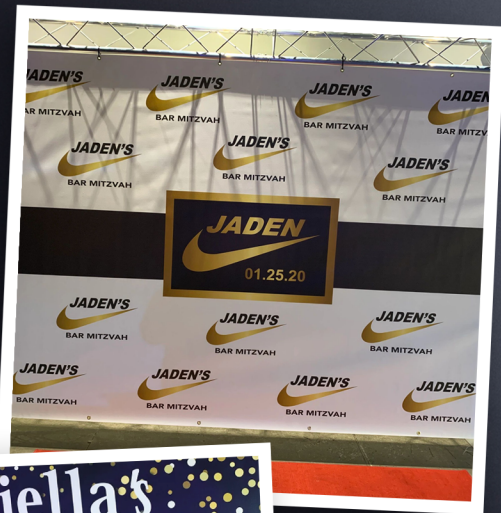

CUSTOMIZED

RED CARPET

Step + Repeat

Give your guests
the "VIP RED CARPET"
feel as they enter
your event!

COMPLETE PACKAGE | **$500**

INCLUDES

- ✓ Customized Formal Backdrop with heading, monograms, logos, graphics, and more!
- ✓ Luxury Red Carpet
- ✓ Velvet Ropes and Stanchions
- ✓ Studio Lighting
- ✓ More!

ADD ONS

Professional Red Carpet Photographer - 1.5 hours
$250

On-site Instant 4x6 Prints
$250

* Discount applied when added to other services.