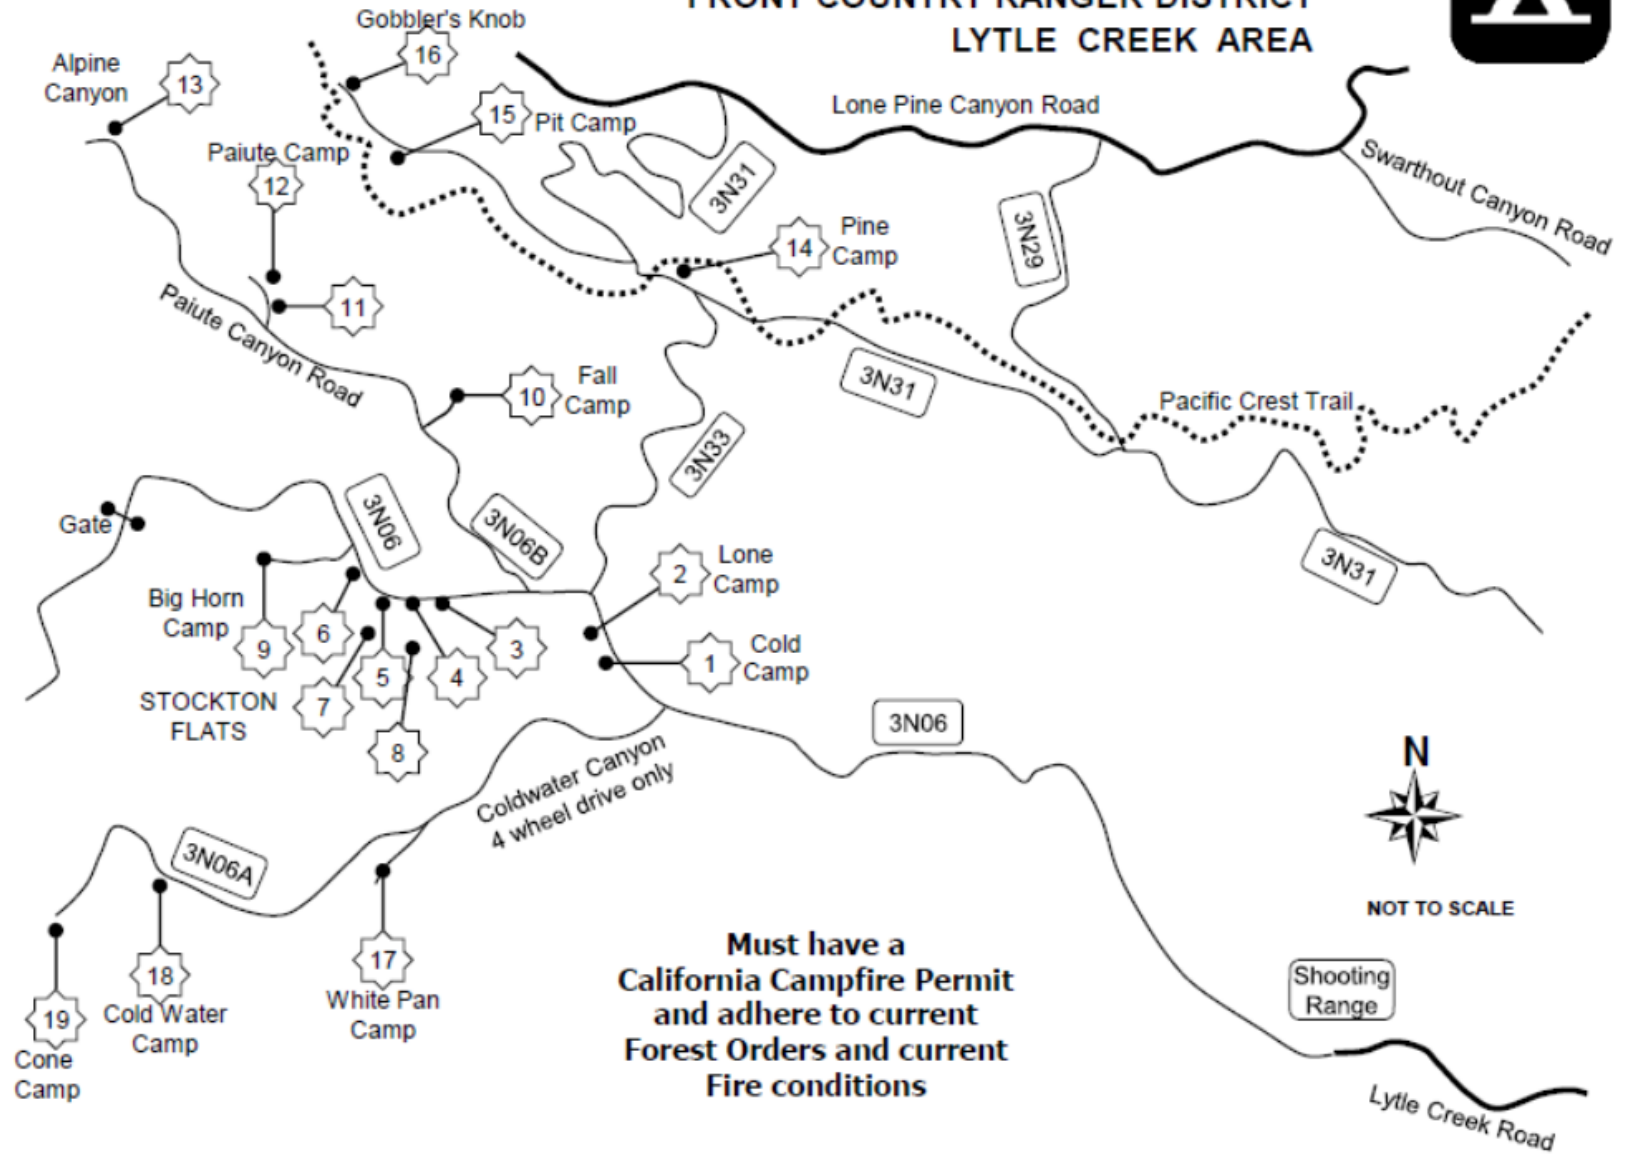

YELLOW POST SITE MAP

FRONT COUNTRY RANGER DISTRICT
LYTLE CREEK AREA

NOT TO SCALE

**Must have a
California Campfire Permit
and adhere to current
Forest Orders and current
Fire conditions**