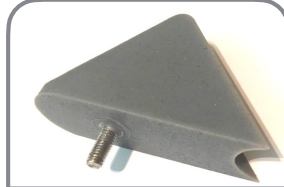

optional front brake

vinyl cushioned seat by VELO

Seat to Seat Post Attachment

seat post clamp

short and long seat post

**LIKE BIKE**® by **KOKUA**®  
*like a bike*  
**Jumper**  
 Roetgen, Germany  
 Since 1997

elastomer - orange

lug nuts

12" Schwalbe Tires with K-guard puncture resistance

elastomer - gray

lug nut caps

12" Schwalbe "BlackJack" Tires with K-guard puncture resistance  
**special Edition Black only**