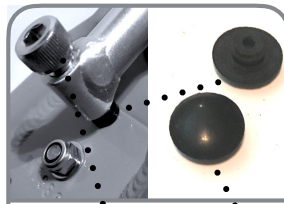

elastomer - orange

lug nuts

12" Schwalbe Tires with K-guard puncture resistance

elastomer - gray

lug nut caps

12" Schwalbe "BlackJack" Tires with K-guard puncture resistance  
**special Edition Black only**