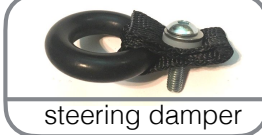

metallic coral red

metallic pearl white

gloss red

front assembly

neoprene stem head cover

bolt for steering damper

steering damper

handle grips handle Bars

optional front brake

vinyl cushioned seat by VELO

Seat to Seat Post Attachment

seat post clamp

short and long seat post

**LIKE BIKE**® by **KOKUA**®  
*like a bike*  
**Jumper**  
 Roetgen, Germany  
 Since 1997