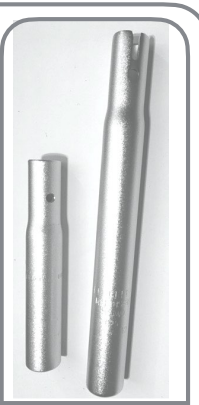

**LIKE BIKE**  
like a bike

**Jumper**

by **KOKUA**  
Roetgen, Germany  
Since 1997

*7.5 pounds total weight* **7005 ALUMINUM!** **standard colors** **\$329 each**

metallic pink

metallic purple

gloss blue

gloss green

optional front brake

vinyl cushioned seat by VELO

Seat to Seat Post Attachment

seat post clamp

short and long seat post

**LIKE BIKE**® by **KOKUA**®  
*like a bike*  
**Jumper**  
 Roetgen, Germany  
 Since 1997

elastomer - orange

lug nuts

12" Schwalbe Tires with K-guard puncture resistance

elastomer - gray

lug nut caps

12" Schwalbe "BlackJack" Tires with K-guard puncture resistance  
**special Edition Black only**