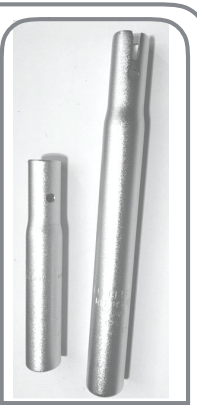

**7005 ALUMINUM!**  
*7.5 pounds total weight*

metallic pink  metallic purple 

metallic coral red  metallic pearl white 

**standard colors \$329 each**

gloss blue  gloss green 

gloss orange  gloss red 

front assembly

neoprene stem head cover

bolt for steering damper

steering damper

handle grips handle Bars

optional front brake

vinyl cushioned seat by VELO

Seat to Seat Post Attachment

seat post clamp

elastomer - orange

lug nuts

12" Schwalbe Tires with K-guard puncture resistance

elastomer - gray

lug nut caps

12" Schwalbe "BlackJack" Tires with K-guard puncture resistance **special Edition Black only**

screw bumper