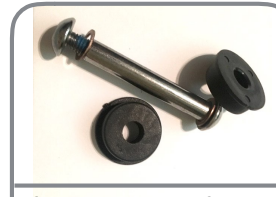

neoprene stem head cover

bolt for steering damper

steering damper

handle grips handle Bars

optional front brake

vinyl cushioned seat by VELO

Seat to Seat Post Attachment

seat post clamp

elastomer - orange

lug nuts

12" Schwalbe Tires with K-guard puncture resistance

elastomer - gray

lug nut caps

12" Schwalbe "BlackJack" Tires with K-guard puncture resistance **special Edition Black only**

screw bumper