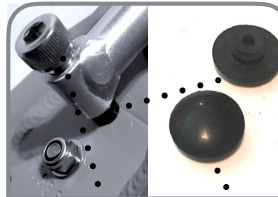

elastomer - orange

lug nuts

12" Schwalbe Tires with K-guard puncture resistance

elastomer - gray

lug nut caps

12" Schwalbe "BlackJack" Tires with K-guard puncture resistance **special Edition Black only**

screw bumper