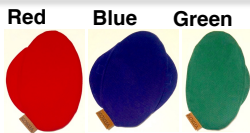

16"

*Marine grade plywood
from sustainably forested hardwoods*

Mini
7 1/2 pounds

Spokey
7 1/2 pounds

Forest
7 1/2 pounds

Mountain
7 1/2 pounds

Midi
9 1/4 pounds

Maxi
13 3/4 pounds

LIKE BIKE
like a bike
Since 1997

Wheels

12" Beech wood for forest

12" Birch Wood for Mini, Mountain, or Midi

16" Wood for Maxi

Silver Aluminum alloy

Black Aluminum alloy

Colors

Red Blue Green
Cotton Saddle Cover

Red Blue
Leather Saddle Cover

Black Blue Red
Grips

LIKEaBIKE by **KOKUA**
WOOD SERIES **BIKES**
sustainably forested woods
Since 1997
Roetgen, Germany

Accessories

Hopper

Kickstand