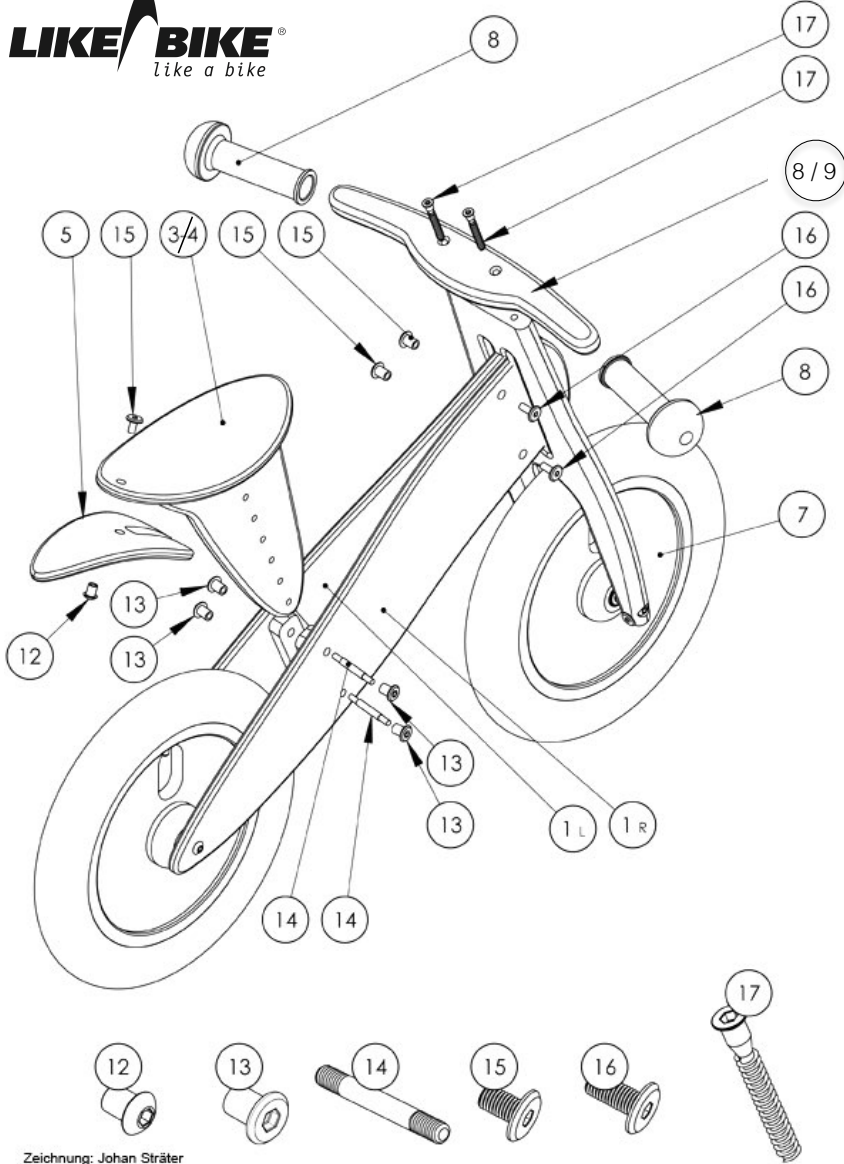

LIKE BIKE
like a bike

Zeichnung: Johan Sträter

Part	code	Description
1	L	Body Left
1	R	Body Right
2	MX	Forks - Maxi
2	MD	Forks - Midi
2	ST	Forks - Standard
2	MN	Forks - Mini
3		Short Seat Post/ Seat
4		Long Seat Post/ Seat
5		Muguard
6	C	Seat Cover-Cotton
6	L	Seat Cover-Leather
7	MX	Wheels - Maxi
7	ST	Wheels - Standard
7	R	Wheels - Race
8	BK	Grips - Black
8	BL	Grips - Blue
8	RD	Grips - Red
8	GR	Grips - Green
9	MX	Handlebar - Maxi
9	ST	Handlebar - Standard
10		Front Axle
11		Rear Axle
12		Short Cap
13		Long Cap
14		Double ended bolt
15		Short Screw
16		Long Screw
17		Handlebar Screw