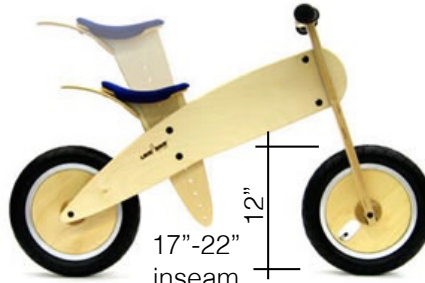

Models

LIKE BIKE
like a bike
Since 1997

12"

11"-15" inseam
Mini 2- 4 Years

13"-17" inseam
Spokey/ Forest/ Mountain 2 1/2- 5 Years

17"-22" inseam
Midi 4 - 6 Years

12"

18 1/2"-25 1/2" inseam
Maxi Tall 5 Years +

16"

*Marine grade plywood
from sustainably forested hardwoods*

Mini
7 1/2 pounds

Spokey
7 1/2 pounds

Forest
7 1/2 pounds

Mountain
7 1/2 pounds

Midi
9 1/4 pounds

Maxi
13 3/4 pounds

LIKE BIKE
like a bike
Since 1997

Wheels

12" Beech wood for forest

12" Birch Wood for Mini, Mountain, or Midi

16" Wood for Maxi

Silver Aluminum alloy

Black Aluminum alloy

Colors