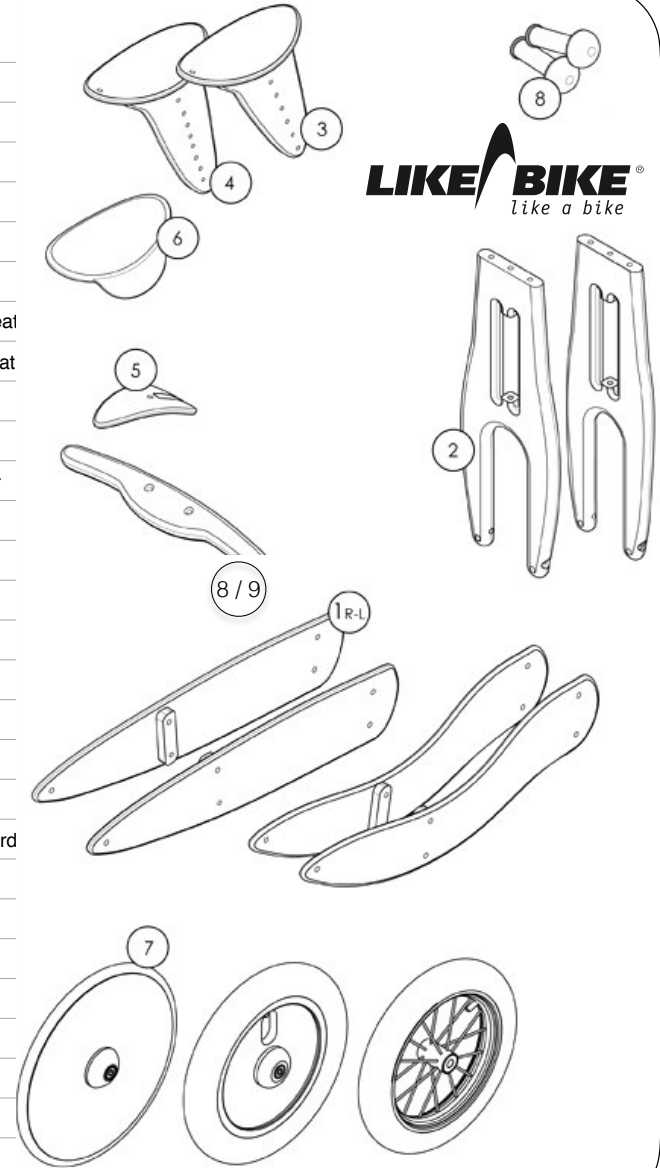

LIKE BIKE
like a bike

Zeichnung: Johan Sträter

Part	code	Description
1	L	Body Left
1	R	Body Right
2	MX	Forks - Maxi
2	MD	Forks - Midi
2	ST	Forks - Standard
2	MN	Forks - Mini
3		Short Seat Post/ Seat
4		Long Seat Post/ Seat
5		Muguard
6	C	Seat Cover-Cotton
6	L	Seat Cover-Leather
7	MX	Wheels - Maxi
7	ST	Wheels - Standard
7	R	Wheels - Race
8	BK	Grips - Black
8	BL	Grips - Blue
8	RD	Grips - Red
8	GR	Grips - Green
9	MX	Handlebar - Maxi
9	ST	Handlebar - Standard
10		Front Axle
11		Rear Axle
12		Short Cap
13		Long Cap
14		Double ended bolt
15		Short Screw
16		Long Screw
17		Handlebar Screw