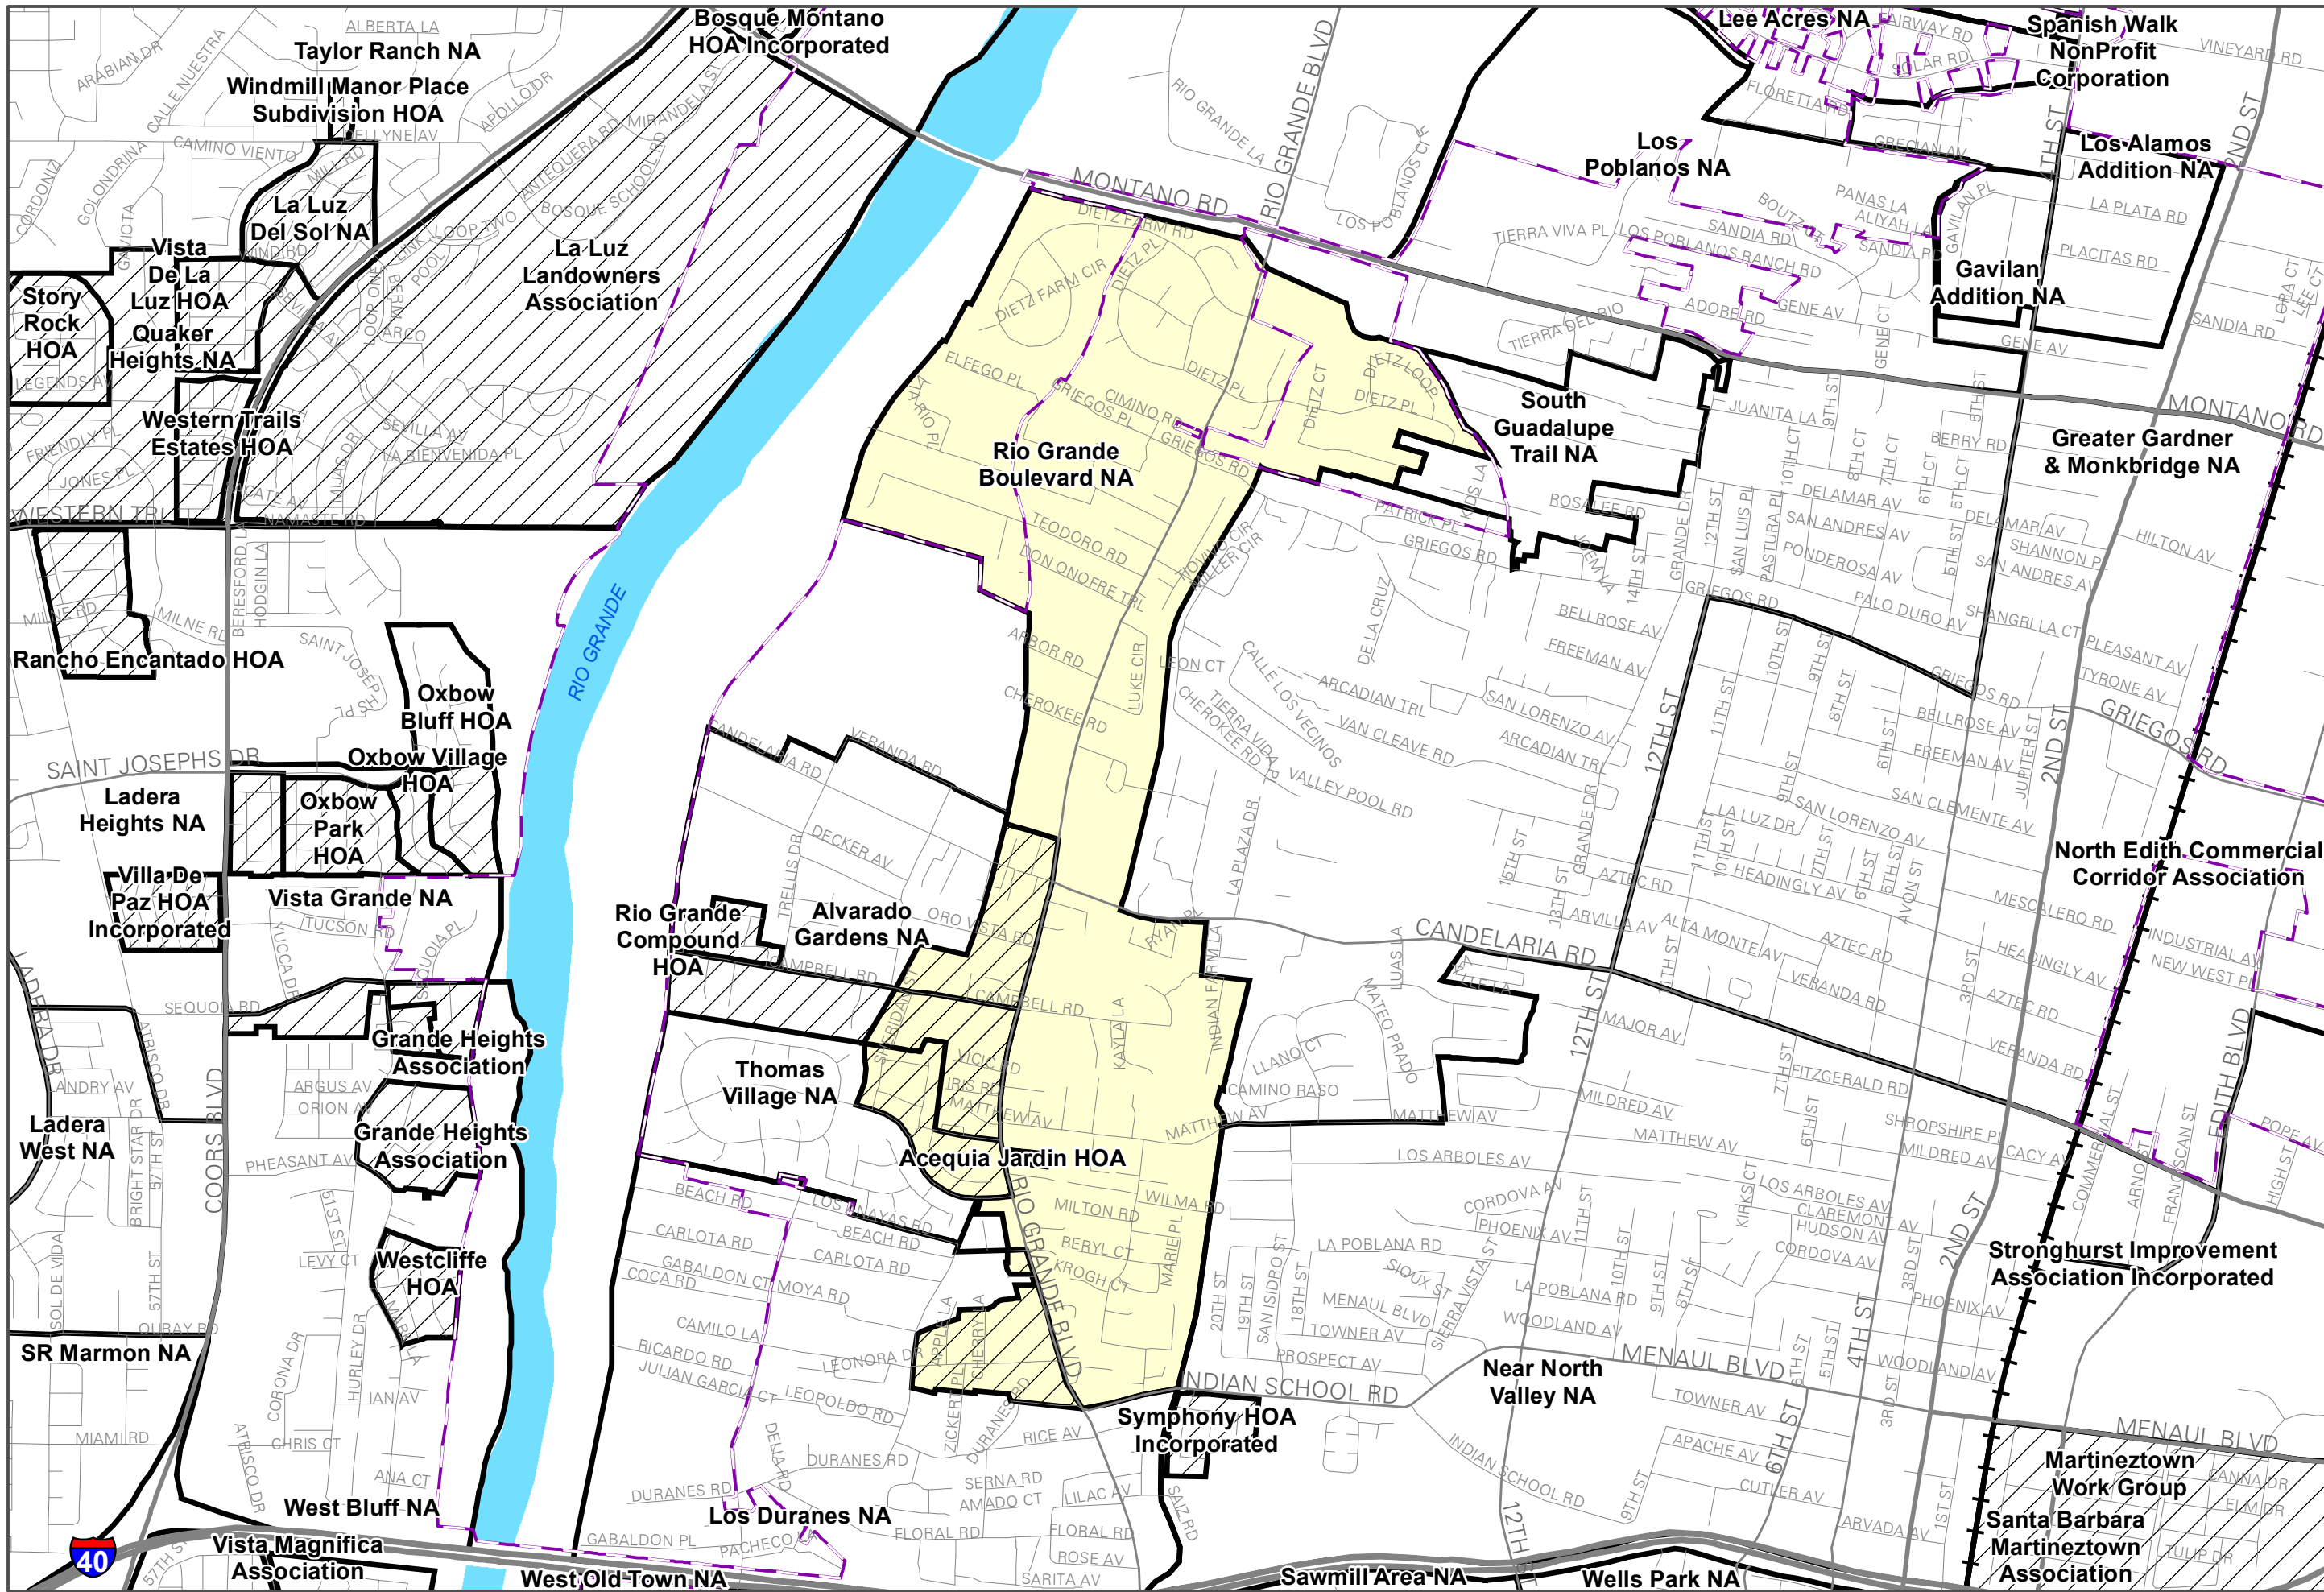

# Rio Grande Boulevard NA

## Albuquerque Neighborhood Associations

**Legend**

- Municipal Limits
- Overlapping Neighborhood Associations
- Highlighted Neighborhood Association

0 700 1,400 Feet

Map amended through:  
May 5, 2020

For information regarding Associations not shown on this map, please contact the Office of Neighborhood Coordination at 768-3334.