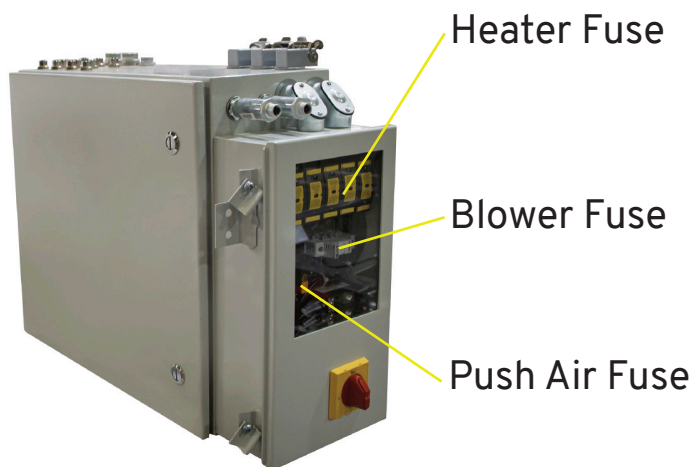

apace | Fuse Kit

The **APACE Fuse Kit** contains the standard fuses for the **APACE** unit. If the **APACE** is handled properly, there should not be any need to change the fuses; however, in case a fuse does short out, it is always recommended to have spare fuses at hand. Our customer support team is available to walk you through any steps needed via phone (248-472-5650) or email (info@apacegrill.com).

Item Code	Description	Rating	Per Table	Price	Total
EX406	Blower Fuse	25A, 500V	3	$39.95	$119.85
EX409	Push Air Blower Fuse	3A, 600VA/ 300VDC	1	$19.95	$19.95
EX411	Heater Fuse	25A, 600V	6	$24.95	$149.70
EX432	High Limit Module Fuse	0.1A, 360V, 6x32 mm	3	$4.95	$14.95

*Total pricing does not include shipping and handling.

Total: $304.35
Total Savings: -$69.35

Your Price: $235.00

*High Limit Module Fuses are not shown in image.