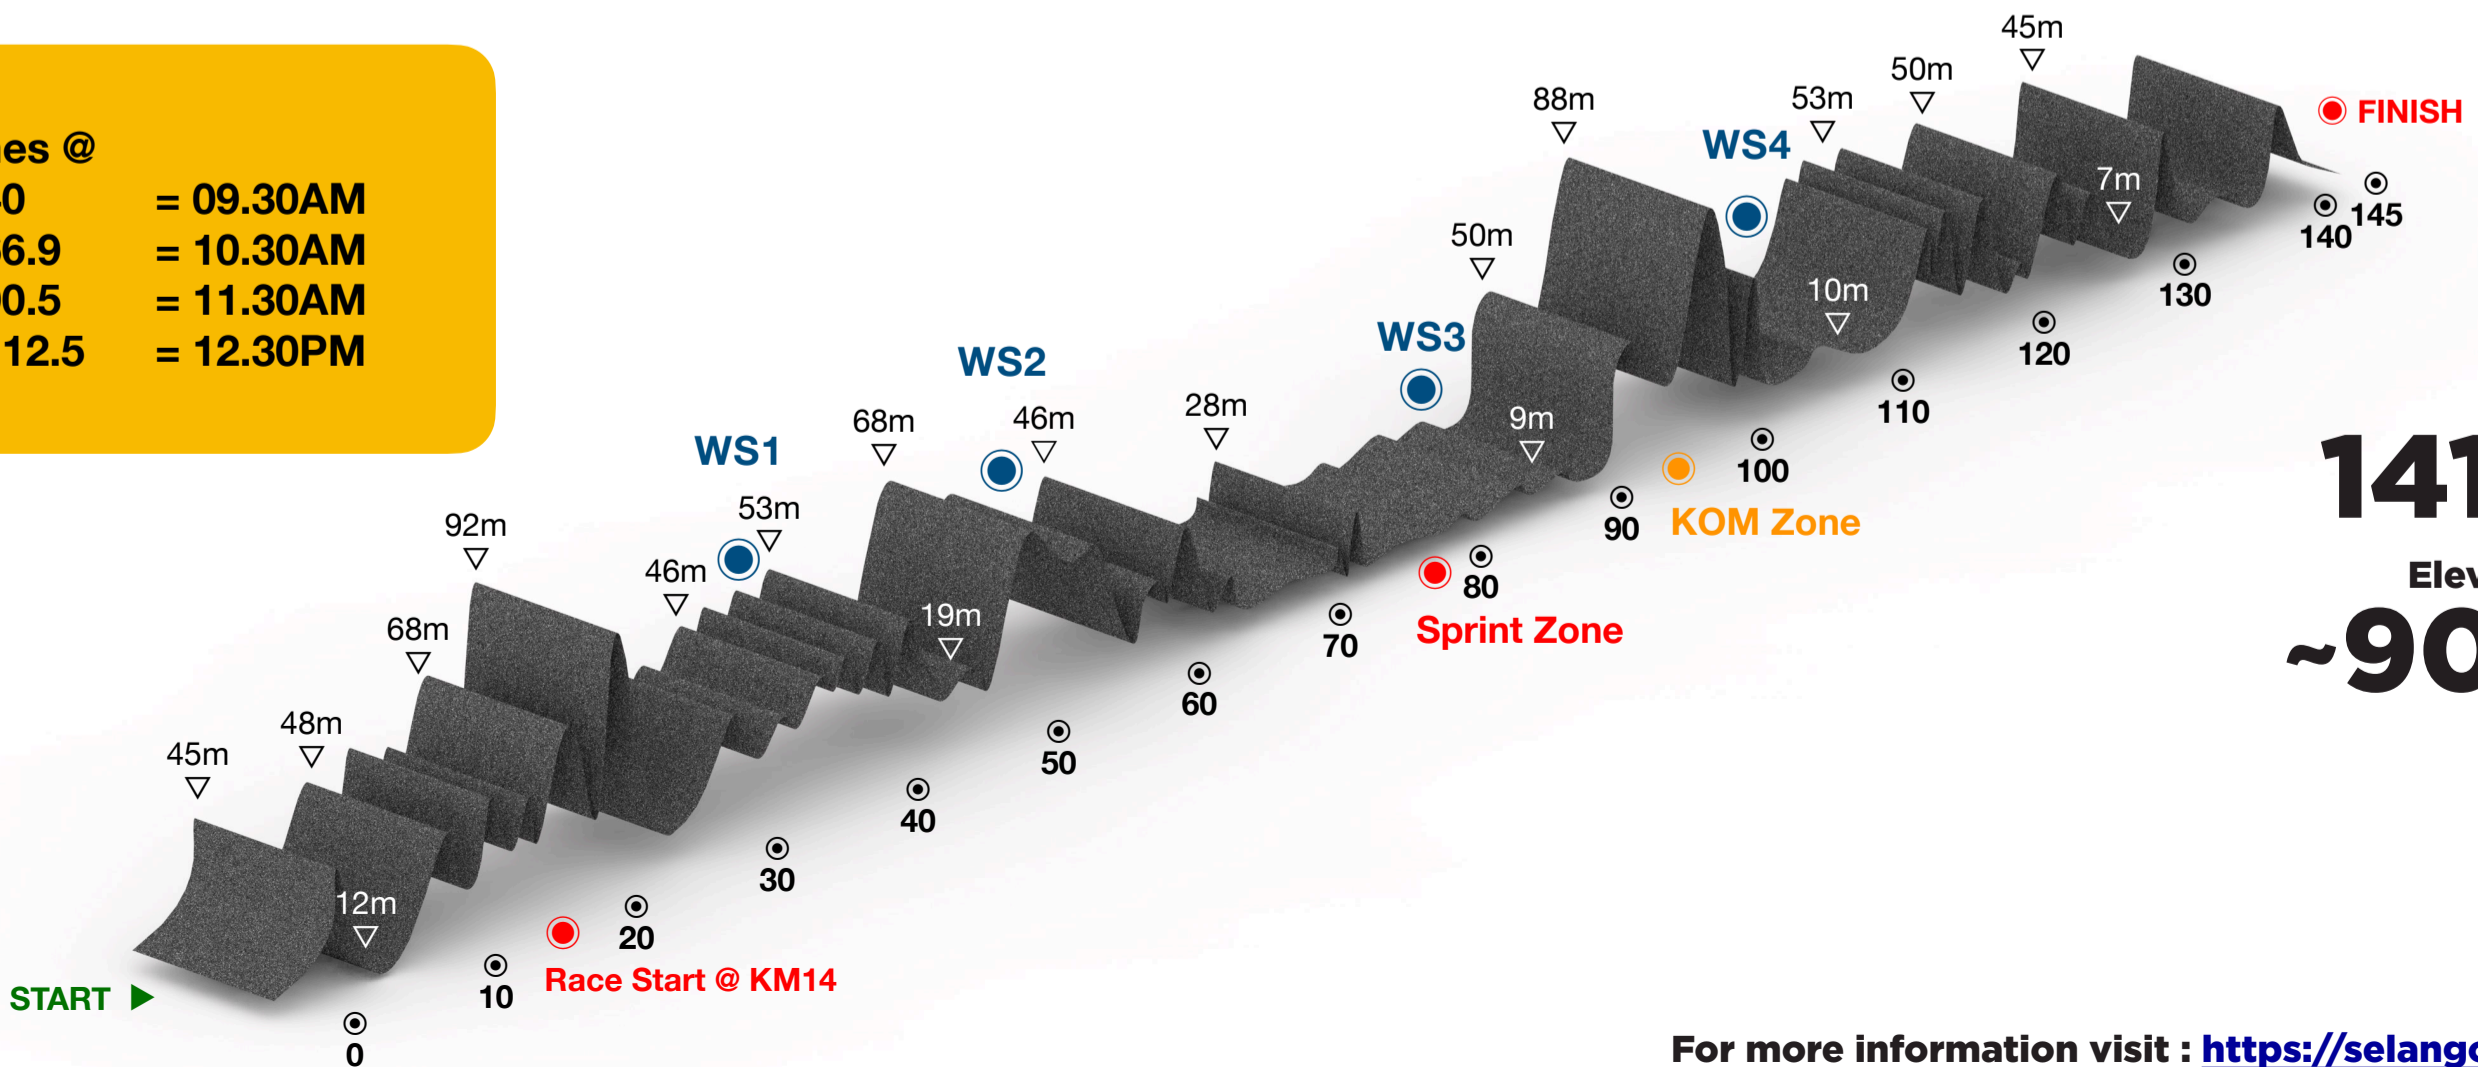

# SELANGOR INTERNATIONAL RACE 2024

## 23 June 2024

Cut Off Times @	
WS1 @KM40	= 09.30AM
WS2 @KM66.9	= 10.30AM
WS3 @KM90.5	= 11.30AM
WS4 @KM112.5	= 12.30PM

Distance **141KM**  
Elevation Gain **~900m**

For more information visit : <https://selangorrace.com>