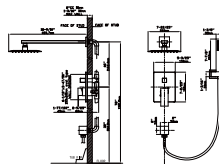

FEATURES

Mole thread

For extra safety and reduce the risk of leakage