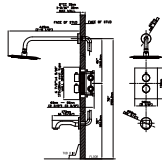

SHOWER SETS

MODEL NO. **SC602D 22 011**

FEATURES

38°C

MODEL NO. **SC602E 22 011**