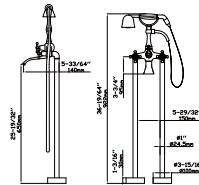

FEATURES

Optional Installation Parts

MODEL NO. **S129 04 011**