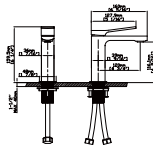

THE CACEY

BATHROOM SERIES COLLECTION

Available colors

CACEY COLLECTION

MODEL NO. B551 01 30 1

FEATURES

MAIN DIMENSIONS

MODEL NO. B551 02 30 1

FEATURES

MAIN DIMENSIONS

MODEL NO. B551 04 30 1

FEATURES

MAIN DIMENSIONS

5 Years
Quality guarantee

ADA
Compliant

CEC
Compliant

eLPC
Compliant

NSF Low Lead
Certified

Meets EPA
WaterSense Standards