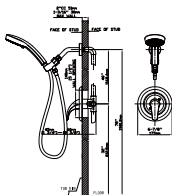

SHOWER SETS

MODEL NO. **SP409 21 011**

FEATURES

Male thread

For extra safety and reduce the risk of leakage

MODEL NO. **5136 01 011**

FEATURES

Male thread

For extra safety and reduce the risk of leakage

MODEL NO. **SP422 21 011**

FEATURES

Male thread

For extra safety and reduce the risk of leakage

Available colors

5 Years
Quality guarantee

ADA
Compliant

CEC
Compliant

eLPC
Compliant

NSF Low Lead
Certified

Meets EPA
WaterSense Standards