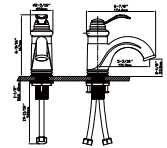

FEATURES

MAIN DIMENSIONS