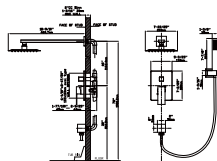

SHOWER SETS

MODEL NO. **S008 01 011**

FEATURES

MODEL NO. **S145 01 011**

FEATURES

MODEL NO. **S008 16 011**

FEATURES

Available colors