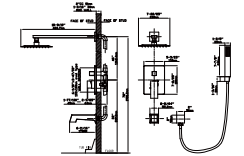

MODEL NO. S153B 03 011

FEATURES

Male thread

For extra safety and reduce the risk of leakage