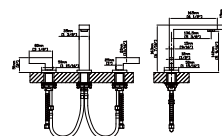

MODEL NO. B231 04 31 2

FEATURES

MAIN DIMENSIONS