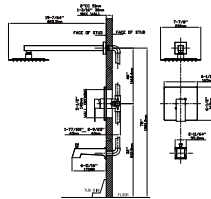

TRINITY COLLECTION

MODEL NO. **S143 01 011**

FEATURES

Mole thread

For extra safety and reduce the risk of leakage