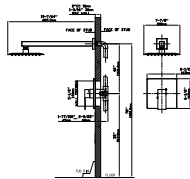

SHOWER SETS

MODEL NO. **S008 01 011**

FEATURES