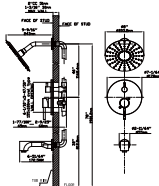

SHOWER SETS

FEATURES