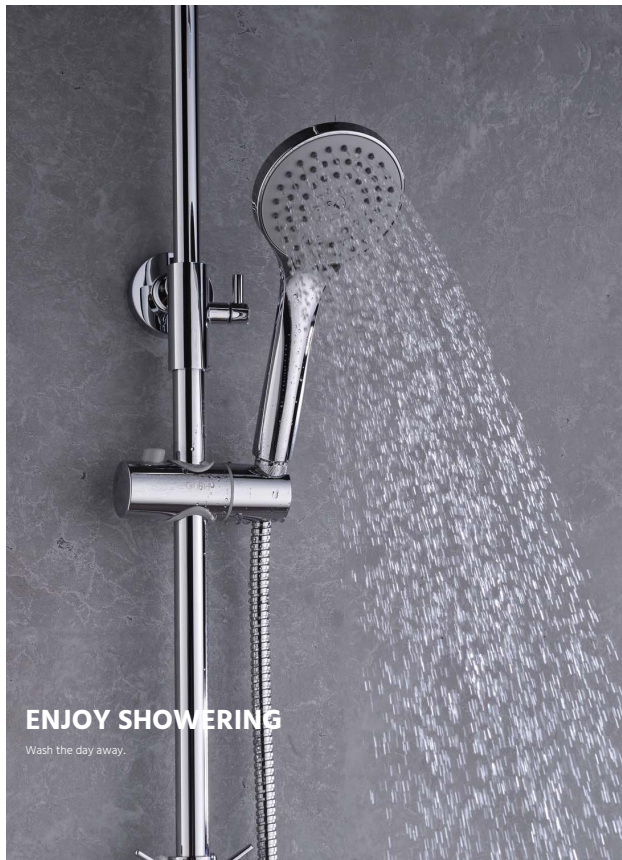

ENJOY SHOWERING

Wash the day away.

HAND SHOWERS

MODEL NO. EF225 01 01 1

FEATURES

MODEL NO. EF224 02 01 1

FEATURES

MODEL NO. EF252 02 01 6

FEATURES

MODEL NO. EF229 02 01 6

FEATURES

MODEL NO. EF237 02 01 6

FEATURES

MODEL NO. EF511 01 01 6

FEATURES

Press button

MODEL NO. EF513 01 01 6

FEATURES

Press button

MODEL NO. EF224 02 01 6

FEATURES

Press button