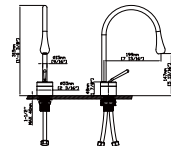

ALTHEA COLLECTION

MODEL NO. B560 01 011

FEATURES

MAIN DIMENSIONS