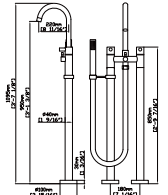

FEATURES

Optional Installation Parts

5 Years
Quality guarantee

ADA
Compliant

CEC
Compliant

cUPC
Compliant

NSF Low Lead
Certified

Meets EPA
WaterSense Standards