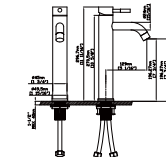

MODEL NO. B205 0216 2

FEATURES

MAIN DIMENSIONS