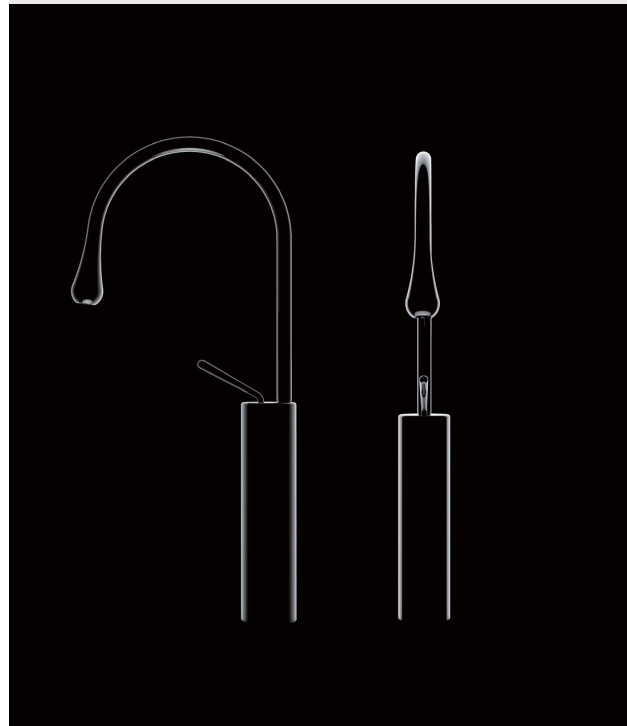

ALTHEA COLLECTION