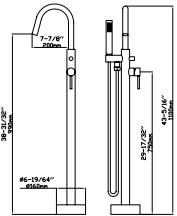

FEATURES

Optional Installation Parts

MODEL NO. **SFS11 12 011**