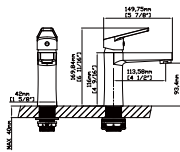

FEATURES

MAIN DIMENSIONS