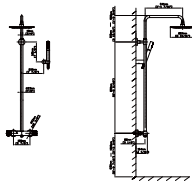

THERMOSTATIC