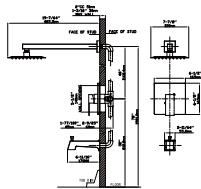

SHOWER SETS

MODEL NO. **S008 01 011**

FEATURES

MODEL NO. **S145 01 011**

FEATURES

MODEL NO. **S008 16 011**

FEATURES

Available colors