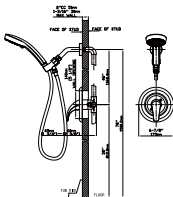

FEATURES

Male thread

For extra safety and reduce the risk of leakage