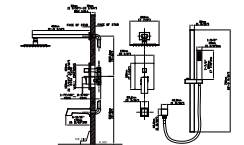

MODEL NO. S156B 03 011

FEATURES

Male thread

For extra safety and reduce the risk of leakage

5 Years Quality guarantee

ADA Compliant

CEC Compliant

cUPC Compliant

NSF Low Lead Certified

Meets EPA WaterSense Standards