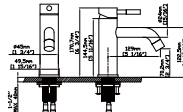

BOEING COLLECTION

MODEL NO. B205 0116 2

FEATURES

MAIN DIMENSIONS