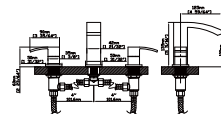

MODEL NO. B016 04 011

FEATURES

MAIN DIMENSIONS