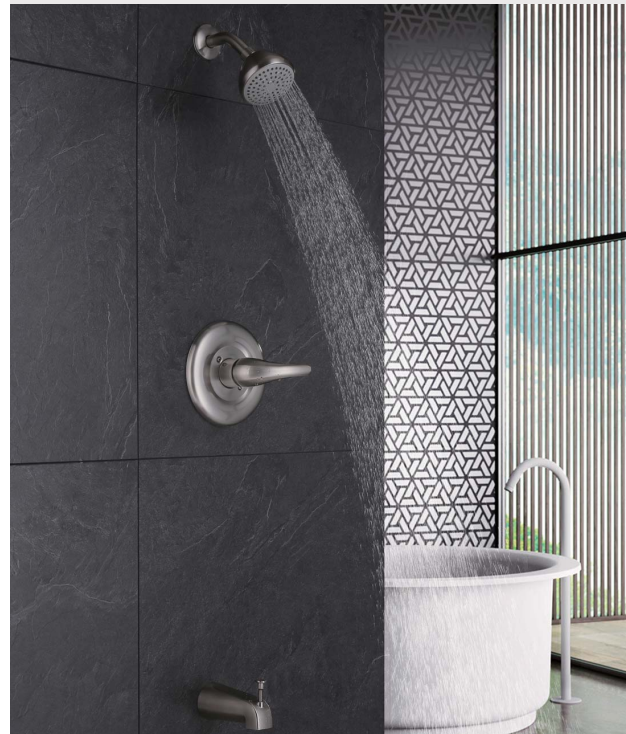

ARVIN COLLECTION