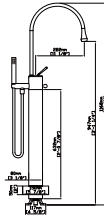

ALTHEA COLLECTION

MODEL NO. **B560A 19 011**

FEATURES

MODEL NO. **B560 18 011**

FEATURES

MODEL NO. **SF560 12 011**

FEATURES

ALTHEA COLLECTION

Available colors