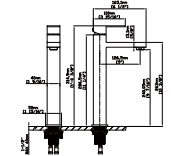

FEATURES

MAIN DIMENSIONS