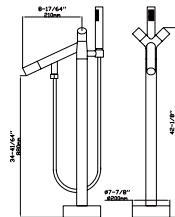

FEATURES

Optional Installation Parts

MODEL NO. **SF00112 011**