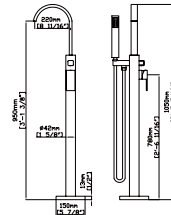

FEATURES

Optional Installation Parts

5 Years
Quality guarantee

ADA
Compliant

CEC
Compliant

cLPC
Compliant

NSF Low Lead
Certified

Meets EPA
WaterSense Standards