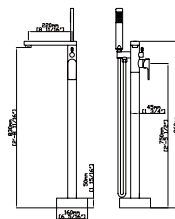

FEATURES

Optional Installation Parts

5 Years Quality guarantee

ADA Compliant

CEC Compliant

cUPC Compliant

NSF Low Lead Certified

Meets EPA WaterSense Standards