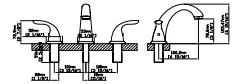

FEATURES

MAIN DIMENSIONS