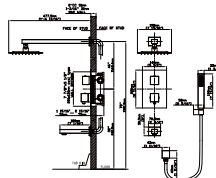

FEATURES

38°C