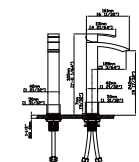

FEATURES

MAIN DIMENSIONS