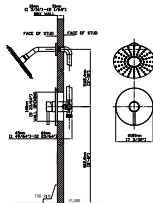

SHOWER SETS

MODEL NO. **SP409 21 011**

FEATURES

Male thread

For extra safety and reduce the risk of leakage

MODEL NO. **5136 01 011**