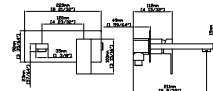

5 Year
Quality guarantee

ADA
Compliant

CEC
Compliant

cUPC
Compliant

NSF Low Lead
Certified

Meets EPA
WaterSense Standards