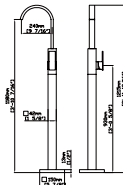

MODEL NO. **SF505 12 011**