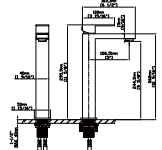

THE MASON

BATHROOM SERIES COLLECTION

Available colors

MASON COLLECTION

MODEL NO. B231 01 31 2

Deck plate is available.
Model No. AC266 03 13 2

FEATURES

MAIN DIMENSIONS

MODEL NO. B231 02 31 2

FEATURES

MAIN DIMENSIONS

MODEL NO. B231 04 31 2

FEATURES

MAIN DIMENSIONS

MODEL NO. B231 27 31 1

FEATURES

MAIN DIMENSIONS

5 Year
Quality guarantee

ADA
Compliant

CEC
Compliant

cUPC
Compliant

NSF Low Lead
Certified

Meets EPA
WaterSense Standards