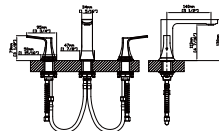

5 Years
Quality guarantee

ADA
Compliant

CEC
Compliant

eLPC
Compliant

NSF Low Lead
Certified

Meets EPA
WaterSense Standards