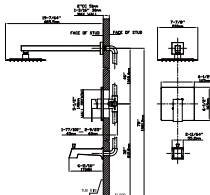

FEATURES

Mole thread

For extra safety and reduce the risk of leakage