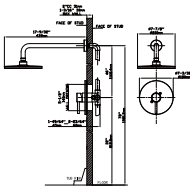

FEATURES

Male thread

For extra safety and reduce the risk of leakage