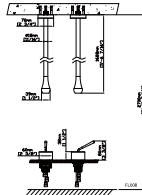

ALTHEA COLLECTION

MODEL NO. **B560A 19 011**

FEATURES