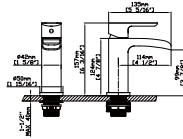

FEATURES

MAIN DIMENSIONS