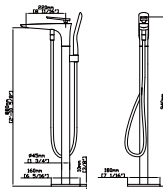

FEATURES

Optional Installation Parts