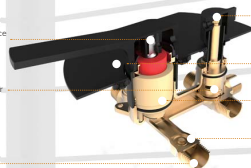

PRESSURE BALANCE VALVE

Meet ASME A112.18.1 standard

Anti limescale ceramic diverter

connector NPT 1/2"