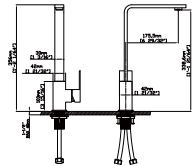

FEATURES

MAIN DIMENSIONS

Global Supply Management Inc.

TEQUILA SERIES 66