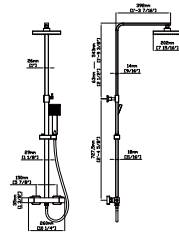

FEATURES

38°C