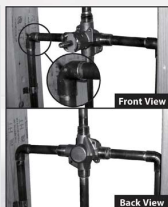

MULTI THREADS SUITABLE FOR PIPE CONNECTION

1/2" NPT male thread

Front View

Back View