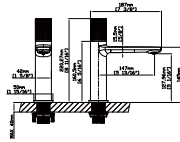

FEATURES

MAIN DIMENSIONS