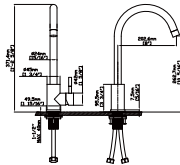

FEATURES

MAIN DIMENSIONS