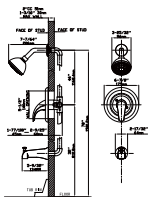

FEATURES

Male thread

For extra safety and reduce the risk of leakage