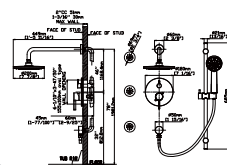

SHOWER SETS

FEATURES

FEATURES

FEATURES

Available colors

SHOWER SETS

FEATURES