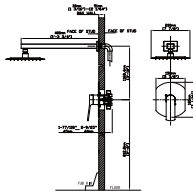

CACEY COLLECTION

MODEL NO. **SP551A 21 30 1**

FEATURES

MODEL NO. **SP551A 22 30 1**