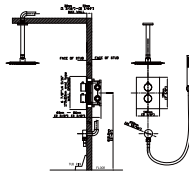

FEATURES

38°C

SHOWER SETS

MODEL NO. **SC602C 23 011**