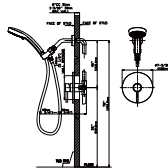

BOEIGN COLLECTION

FEATURES

MAIN DIMENSIONS

FEATURES

Male thread

For extra safety and reduce the risk of leakage

FEATURES

Male thread

For extra safety and reduce the risk of leakage

BOEING COLLECTION

FEATURES

Optional Installation Parts

FEATURES

FEATURES

FEATURES

FEATURES

Available colors