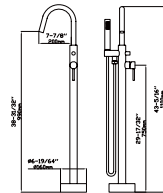

FEATURES

Optional Installation Parts