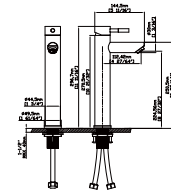

FEATURES

MAIN DIMENSIONS