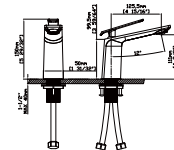

Available colors

BATHROOM FAUCETS

MODEL NO. B284 01 011

FEATURES

MAIN DIMENSIONS

MODEL NO. B524 01 011

FEATURES

MAIN DIMENSIONS

MODEL NO. B524 02 011

FEATURES

MAIN DIMENSIONS

5 Years
Quality guarantee

ADA
Compliant

CEC
Compliant

cUPC
Compliant

NSF Low Lead
Certified

Meets EPA
WaterSense Standards