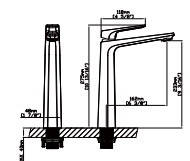

THE KELSIE

BATHROOM SERIES COLLECTION

Available colors

KELSIE COLLECTION

MODEL NO. B043 01 011

FEATURES

MAIN DIMENSIONS

MODEL NO. B043 02 011

FEATURES

MAIN DIMENSIONS

MODEL NO. B043 27 011

FEATURES

MAIN DIMENSIONS

MODEL NO. K043 05 011

FEATURES

MAIN DIMENSIONS

5 Year Quality guarantee

ADA Compliant

CEC Compliant

eLPC Compliant

NSF Low Lead Certified

Meets EPA WaterSense Standards