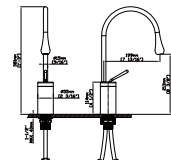

MODEL NO. B560A 01 011

FEATURES

MAIN DIMENSIONS