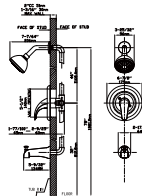

FEATURES

Male thread

For extra safety and reduce the risk of leakage