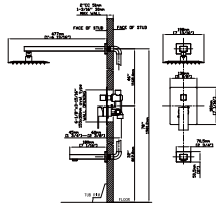

SHOWER SETS

MODEL NO. **SC601A 22 01 1**

FEATURES

38°C