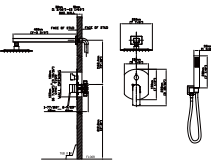

FEATURES

MODEL NO. **SP551A 23 30 1**