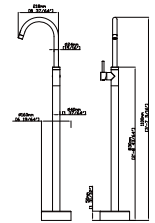

FEATURES

Optional Installation Parts

MODEL NO. **S123 04 011**