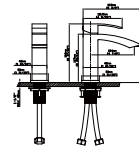

FEATURES

MAIN DIMENSIONS