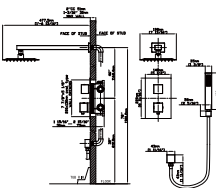

FEATURES

38°C