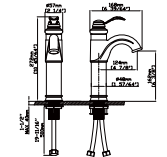

FEATURES

MAIN DIMENSIONS