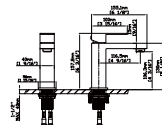

FEATURES

MAIN DIMENSIONS