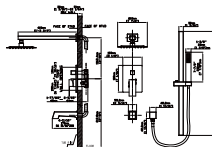

FEATURES

Mole thread

For extra safety and reduce the risk of leakage