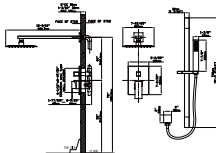

FEATURES

Mole thread

For extra safety and reduce the risk of leakage