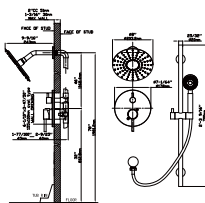

SHOWER SETS

FEATURES

FEATURES

FEATURES

Available colors

SHOWER SETS

FEATURES