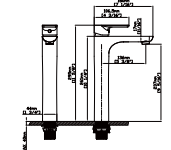

MODEL NO. B526 02 011

FEATURES

MAIN DIMENSIONS