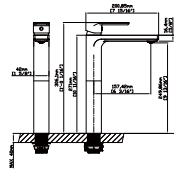

5 Years
Quality guarantee

ADA
Compliant

CEC
Compliant

cUPC
Compliant

NSF Low Lead
Certified

Meets EPA
WaterSense Standards