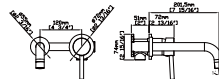

5 Years
Quality guarantee

ADA
Compliant

CEC
Compliant

cUPC
Compliant

NSF Low Lead
Certified

Meets EPA
WaterSense Standards