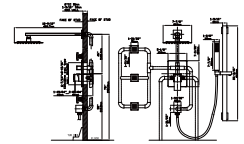

MODEL NO. S155 03 011

FEATURES

Male thread

For extra safety and reduce the risk of leakage