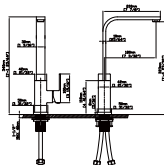

FEATURES

MAIN DIMENSIONS