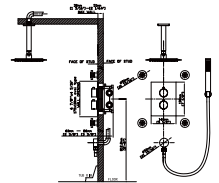

FEATURES

38°C

Available colors

Chrome

Scrub

Brush nickel

Matte black

Gun black

Brush brass

Rose gold

Oil rubbed bronze

5 Years
Quality guarantee

ADA
Compliant

CEC
Compliant

cUPC
Compliant

NSF Low Lead
Certified

Meets EPA
WaterSense Standards