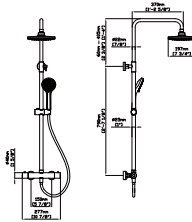

SHOWER SETS

MODEL NO. **SC418A 12 01 1**

FEATURES

38°C