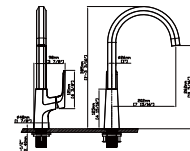

5 Year Quality guarantee

ADA Compliant

CEC Compliant

eLPC Compliant

NSF Low Lead Certified

Meets EPA WaterSense Standards