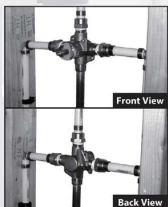

Back View

Front View