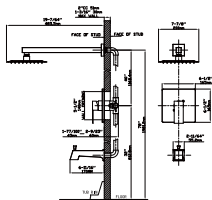

FEATURES

Mole thread

For extra safety and reduce the risk of leakage