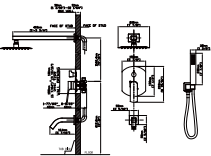

FEATURES

CACEY COLLECTION

MODEL NO. **A023 10 30 2**

FEATURES

MODEL NO. **A023 05 30 2**

FEATURES

MODEL NO. **A023 04 30 2**

FEATURES

MODEL NO. **A023 01 30 2**