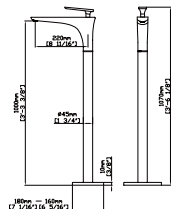

FEATURES

Optional Installation Parts