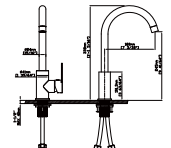

MODEL NO. K100C 03 011

FEATURES

MAIN DIMENSIONS

5 Years
Quality guarantee

ADA
Compliant

CEC
Compliant

eLPC
Compliant

NSF Low Lead
Certified

Meets EPA
WaterSense Standards