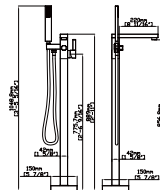

MASON COLLECTION

FEATURES

Optional Installation Parts