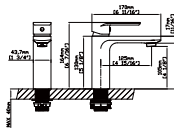

Available colors

BATHROOM FAUCETS

MODEL NO. B284 01 011

FEATURES

MAIN DIMENSIONS

MODEL NO. B524 01 011

FEATURES

MAIN DIMENSIONS

MODEL NO. B524 02 011

FEATURES

MAIN DIMENSIONS

5 Years
Quality guarantee

ADA
Compliant

CEC
Compliant

cUPC
Compliant

NSF Low Lead
Certified

Meets EPA
WaterSense Standards