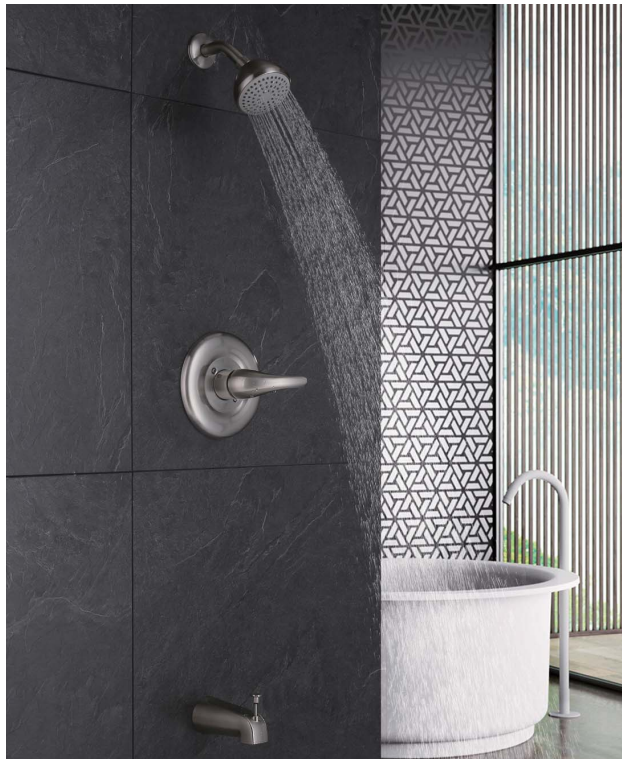

FEATURES

Male thread

For extra safety and reduce the risk of leakage