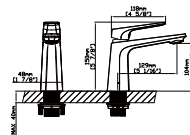

THE KELSIE

BATHROOM SERIES COLLECTION

Available colors

KELSIE COLLECTION

MODEL NO. B043 01 011

FEATURES

MAIN DIMENSIONS

MODEL NO. B043 02 011

FEATURES

MAIN DIMENSIONS

MODEL NO. B043 27 011

FEATURES

MAIN DIMENSIONS

MODEL NO. K043 05 011

FEATURES

MAIN DIMENSIONS

5 Year Quality guarantee

ADA Compliant

CEC Compliant

eLPC Compliant

NSF Low Lead Certified

Meets EPA WaterSense Standards