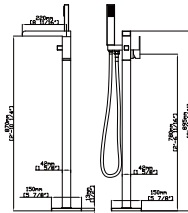

FEATURES

Optional Installation Parts

MODEL NO. **SF505B 11 011**