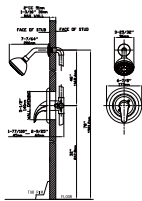

ARVIN COLLECTION

MODEL NO. **SI36 01 021**

FEATURES

Male thread

For extra safety and reduce the risk of leakage