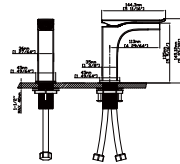

FEATURES

MAIN DIMENSIONS