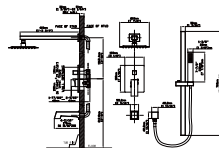

FEATURES

Mole thread

For extra safety and reduce the risk of leakage