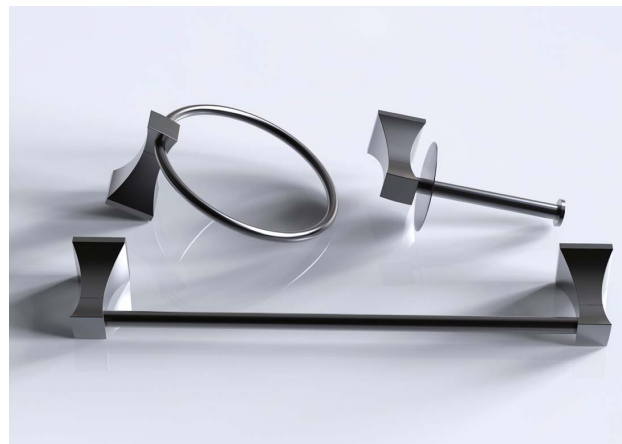

ARON COLLECTION

FEATURES

Mole thread

For extra safety and reduce the risk of leakage

FEATURES

Mole thread

For extra safety and reduce the risk of leakage

MULTI FUNCTION VALVE

For different shower demands

FEATURES

Mole thread

For extra safety and reduce the risk of leakage

ARON COLLECTION

FEATURES

FEATURES

FEATURES

FEATURES

Available colors