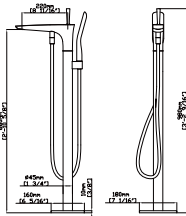

FEATURES

Optional Installation Parts