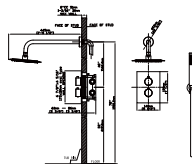

FEATURES

38°C

MODEL NO. **SC602B 23 011**