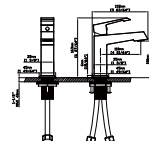

THE ARON

BATHROOM SERIES COLLECTION

Available colors

ARON COLLECTION

MODEL NO. **B012 01 371**

FEATURES

MAIN DIMENSIONS

MODEL NO. **B012 04 371**

FEATURES

MAIN DIMENSIONS

MODEL NO. **B231 15 371**

FEATURES

MAIN DIMENSIONS

5 Years
Quality guarantee

ADA
Compliant

CEC
Compliant

cUPC
Compliant

NSF Low Lead
Certified

Meets EPA
WaterSense Standards