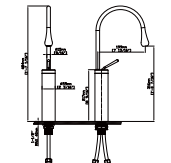

MODEL NO. B560 02 011

FEATURES

MAIN DIMENSIONS