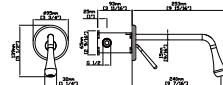

MODEL NO. B560 27 011

FEATURES

MAIN DIMENSIONS