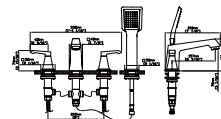

5 Years
Quality guarantee

ADA
Compliant

CEC
Compliant

cUPC
Compliant

NSF Low Lead
Certified

Meets EPA
WaterSense Standards