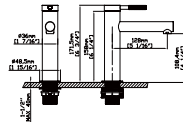

FEATURES

MAIN DIMENSIONS