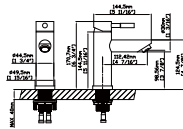

FEATURES

MAIN DIMENSIONS