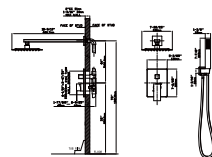

FEATURES

Mole thread

For extra safety and reduce the risk of leakage