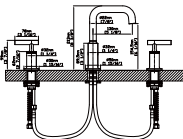

THE BOEING

BATHROOM SERIES COLLECTION

Available colors

BOEING COLLECTION

MODEL NO. B205 0116 2

FEATURES

MAIN DIMENSIONS

MODEL NO. B205 0216 2

FEATURES

MAIN DIMENSIONS

MODEL NO. B117 04 021

FEATURES

MAIN DIMENSIONS

MODEL NO. B015A 28 021

FEATURES

MAIN DIMENSIONS

5 Years
Quality guarantee

ADA
Compliant

CEC
Compliant

cUPC
Compliant

NSF Low Lead
Certified

Meets EPA
WaterSense Standards