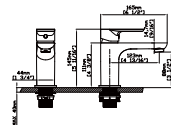

TRINITY COLLECTION

MODEL NO. B526 01 011

FEATURES

MAIN DIMENSIONS