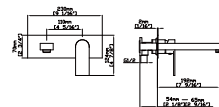

MODEL NO. B001 27 011

FEATURES

MAIN DIMENSIONS