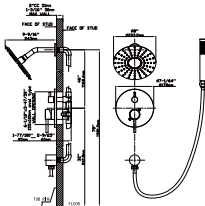

SHOWER SETS

FEATURES

FEATURES

FEATURES

Available colors

SHOWER SETS

FEATURES