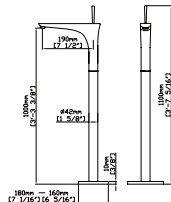

FLOOR STANDING FAUCET

MODEL NO. SF500 11 01 1

FEATURES

Optional Installation Parts